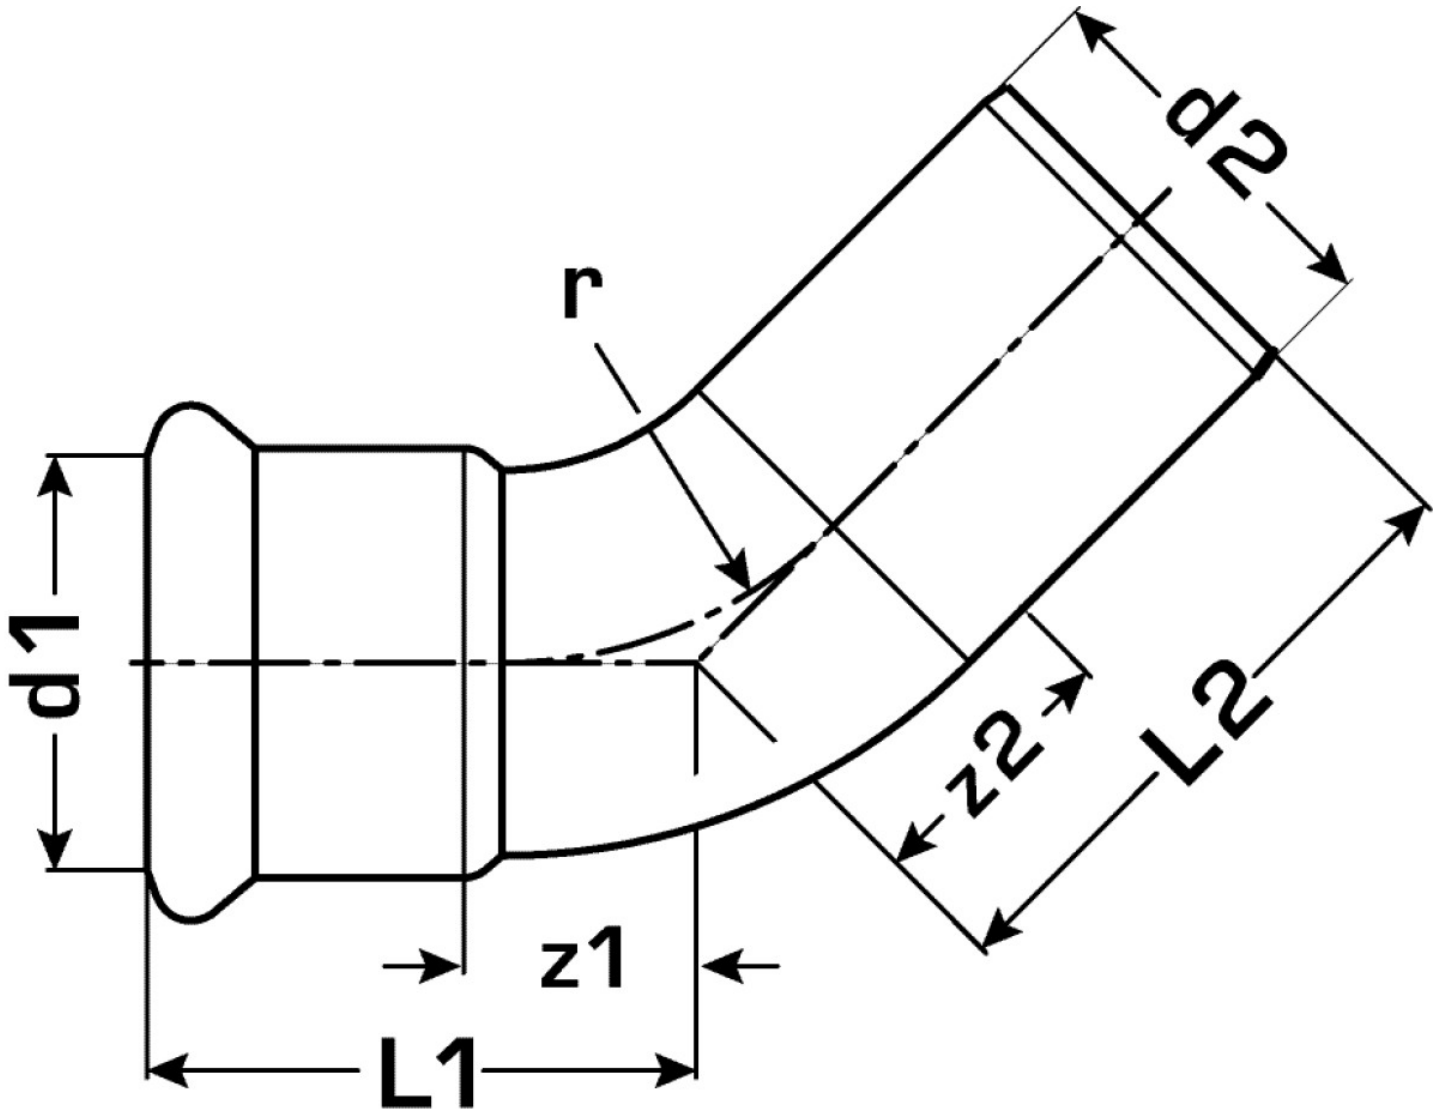

COPPER FIX

COF426 COPPERFIX copper press-elbow 45°
male/female 54

52621HH0

Areas of application

Press-elbow 45°, female/male, made of copper, incl. EPDM sealing components, "leak before pressed"

Press contour: M

Approvals:

Specifications

Article information

port 1	Pressmuffe
port 2	Pressmuffe
execution	1-part
design	Bogen
angle	45 °
press contour	M

Product information

VPE1	1,00 SA1
VPE2	5,00 KT1
weight	0,338 KGM
text	COPPERFIX copper press-elbow 45° male/female
INTRNR	74122000
main material group	COPPERFIX
material group	KUPFER pressfittings
code	COF426

Art. No	label	d1 mm	d2 mm	L1 mm	L2 mm	z1 mm	z2 mm
52621HH0	54	54	54	62	82	27	47