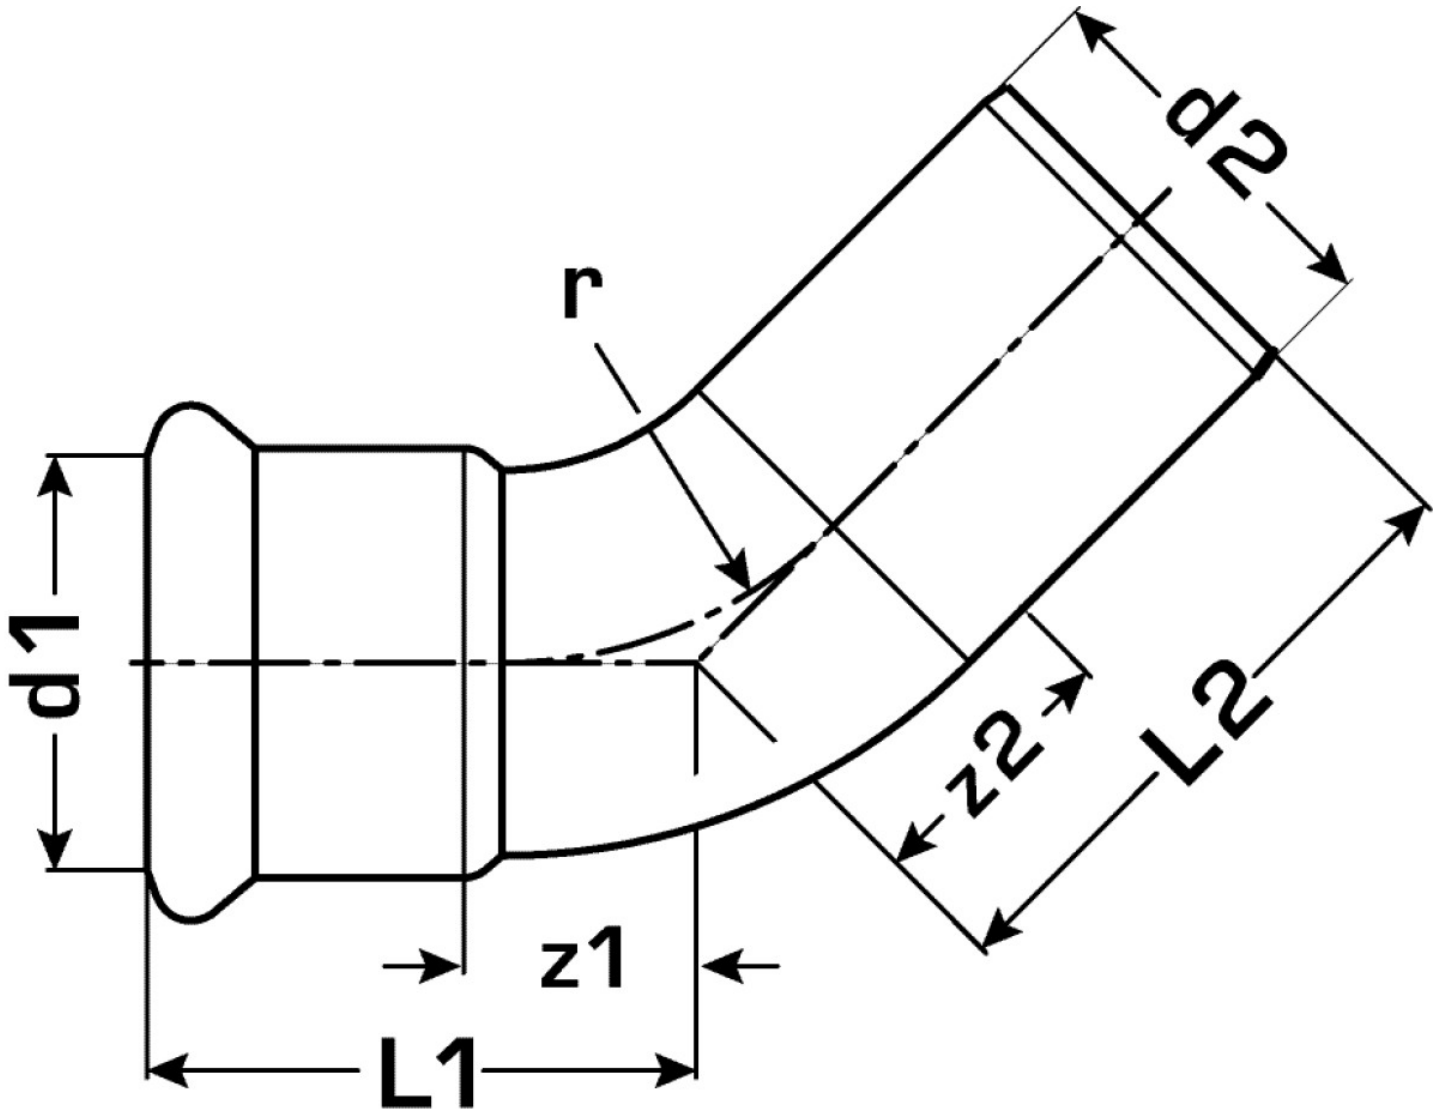

COPPER FIX

COF426 COPPERFIX copper press-elbow 45°
male/female 76,1

52621JJ0

Areas of application

Press-elbow 45°, female/male, made of copper, incl. EPDM sealing components, "leak before pressed"

Press contour: M

Approvals:

Specifications

Article information

port 1	Pressmuffe
port 2	Pressmuffe
execution	1-part
design	Bogen
angle	45 °
press contour	M

Product information

VPE1	1,00 SA1
VPE2	12,00 KT1
weight	1,206 KGM
text	COPPERFIX copper press-elbow 45° male/female
INTRNR	74122000
main material group	COPPERFIX
material group	KUPFER pressfittings
code	COF426

Art. No	label	d1 mm	d2 mm	L1 mm	L2 mm	z1 mm	z2 mm
52621JJ0	76,1	76,1	76,1	90	97	40	54