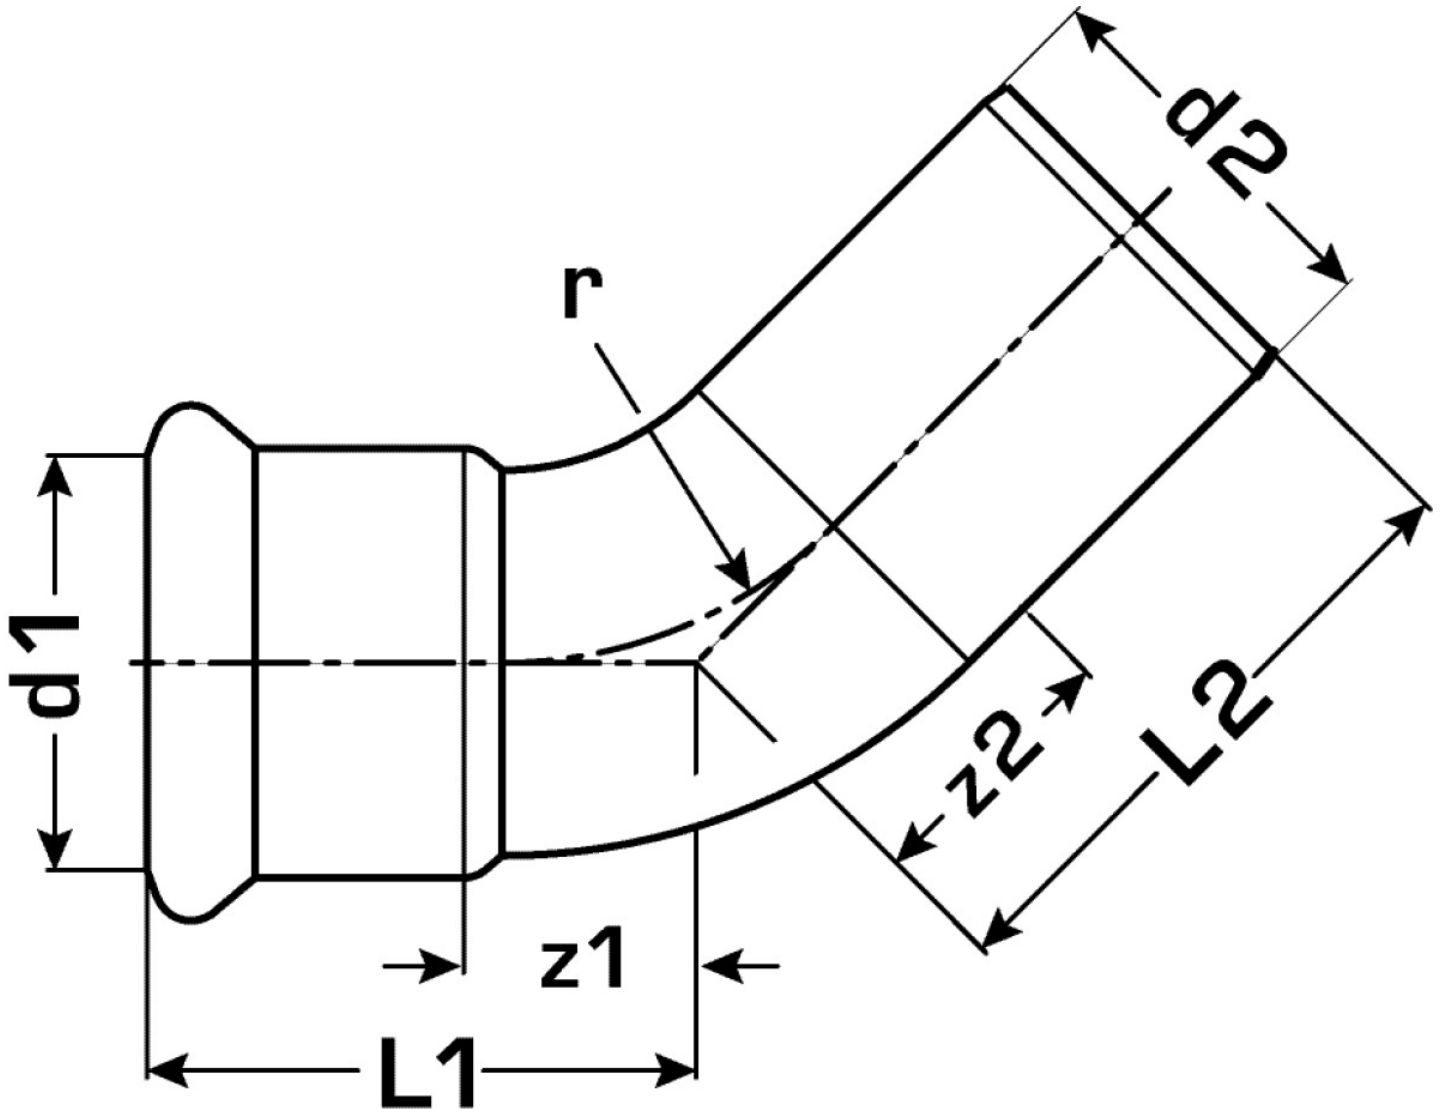

## Areas of application

Press-elbow 45°, female/male, made of copper, incl. EPDM sealing components, "leak before pressed"

Press contour: M

Art. No	label	d1 mm	d2 mm	L1 mm	L2 mm	z1 mm	z2 mm
52621KK0	88,9	88,9	88,9	109	116	47	54