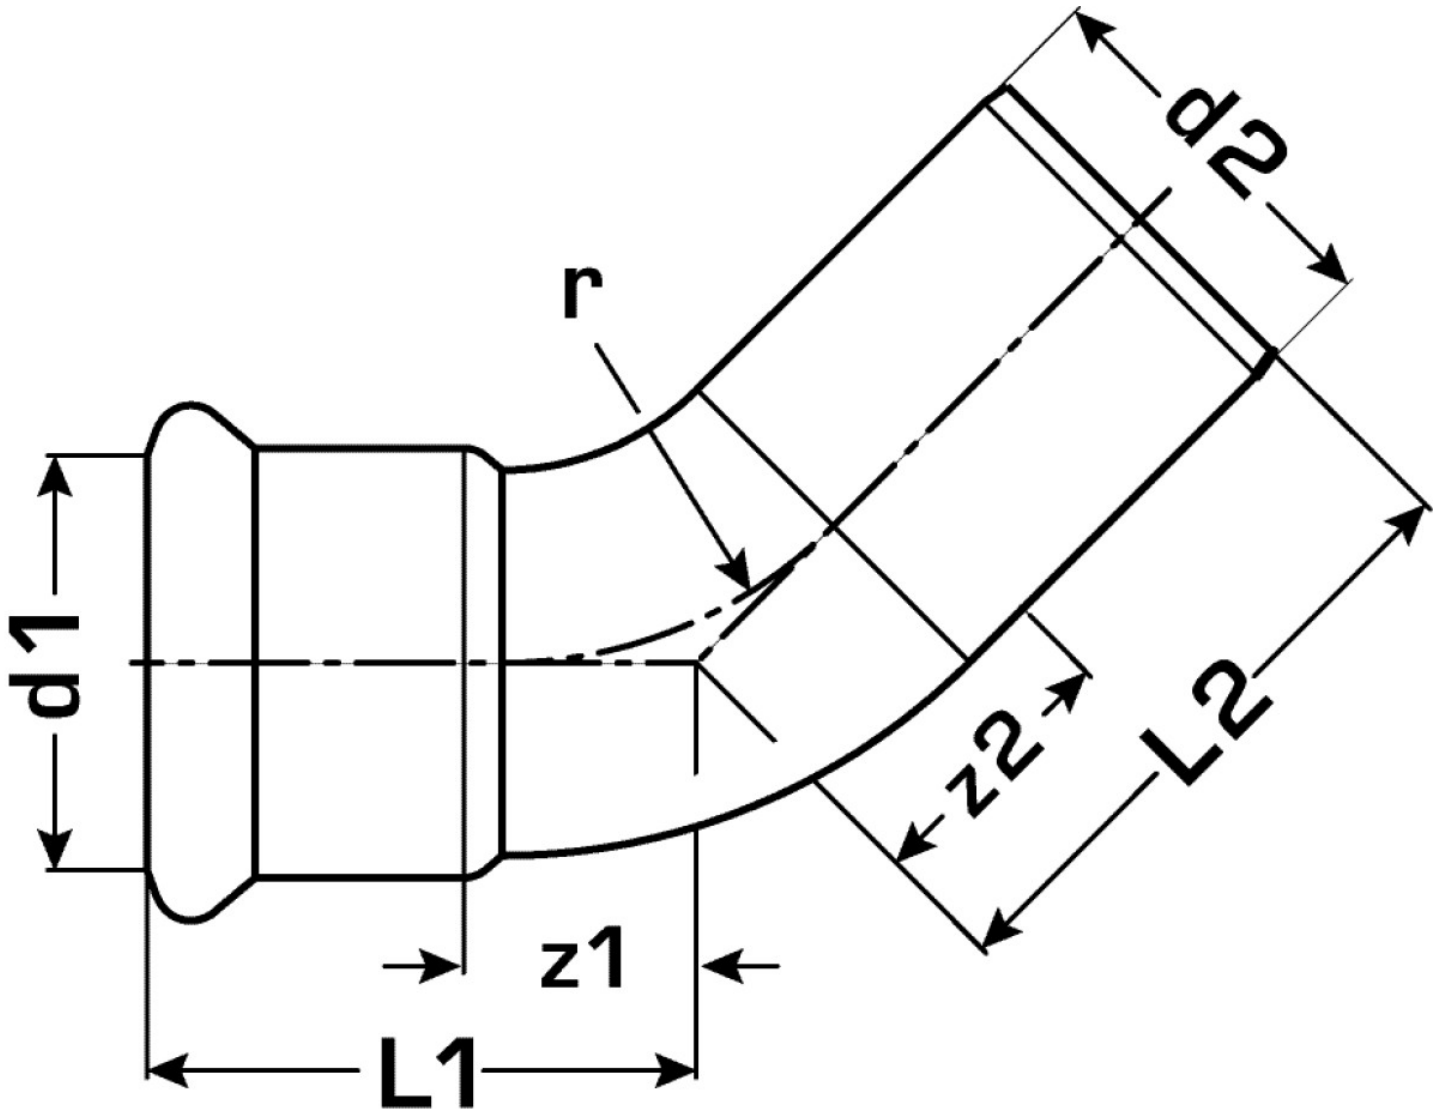

COPPER FIX

COF426 COPPERFIX copper press-elbow 45°
male/female 108

52621LL0

Areas of application

Press-elbow 45°, female/male, made of copper, incl. EPDM sealing components, "leak before pressed"

Press contour: M

Approvals:

Specifications

Article information

port 1	Pressmuffe
port 2	Pressmuffe
execution	1-part
design	Bogen
angle	45 °
press contour	M

Product information

VPE1	1,00 SA1
VPE2	6,00 KT1
weight	2,689 KGM
text	COPPERFIX copper press-elbow 45° male/female
INTRNR	74122000
main material group	COPPERFIX
material group	KUPFER pressfittings
code	COF426

Art. No	label	d1 mm	d2 mm	L1 mm	L2 mm	z1 mm	z2 mm
52621LL0	108	108	108	115	136	50	69