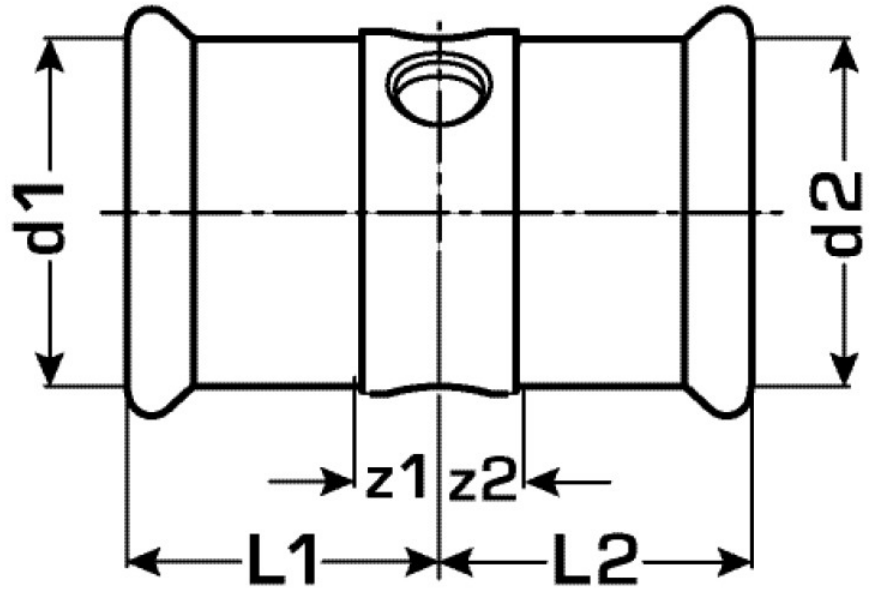

## Areas of application

Multi-press-tee with two, three or four threaded branches, male, red brass, incl. EPDM sealing components, "leak before pressed"

Press contour: M

Art. No	label	d3	d4	d5	d1 mm	d2 mm	L1 mm	L2 mm	z1 mm	z2 mm
52743102	67x2x1/2"	1/2" (15)	1/2" (15)	1/2" (15)	67	67	65	65	15	15