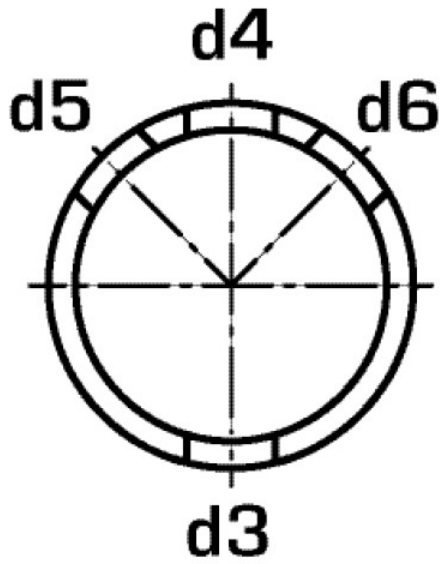

## Areas of application

Multi-press-tee with two, three or four threaded branches, male, red brass, incl. EPDM sealing components, "leak before pressed"

Press contour: M

Art. No	label	d3	d4	d5	d1 mm	d2 mm	L1 mm	L2 mm	z1 mm	z2 mm
52743102	67x2x1/2"	1/2" (15)	1/2" (15)	1/2" (15)	67	67	65	65	15	15