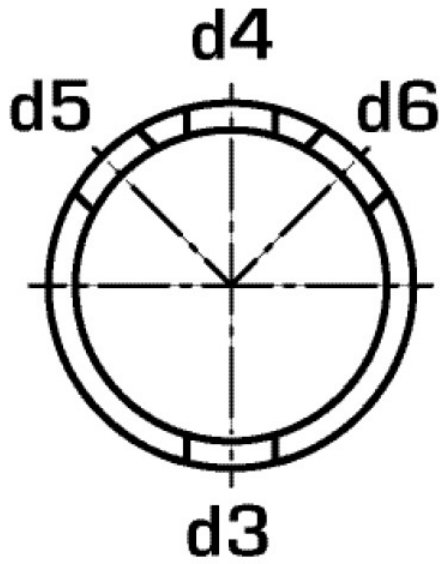

## Areas of application

Multi-press-tee with two, three or four threaded branches, male, red brass, incl. EPDM sealing components, "leak before pressed"

Press contour: M

Art. No	label	d3	d4	d5	d1 mm	d2 mm	L1 mm	L2 mm	z1 mm	z2 mm
52743J02	76x2x1/2"	1/2" (15)	1/2" (15)	1/2" (15)	76	76	65	65	14	14