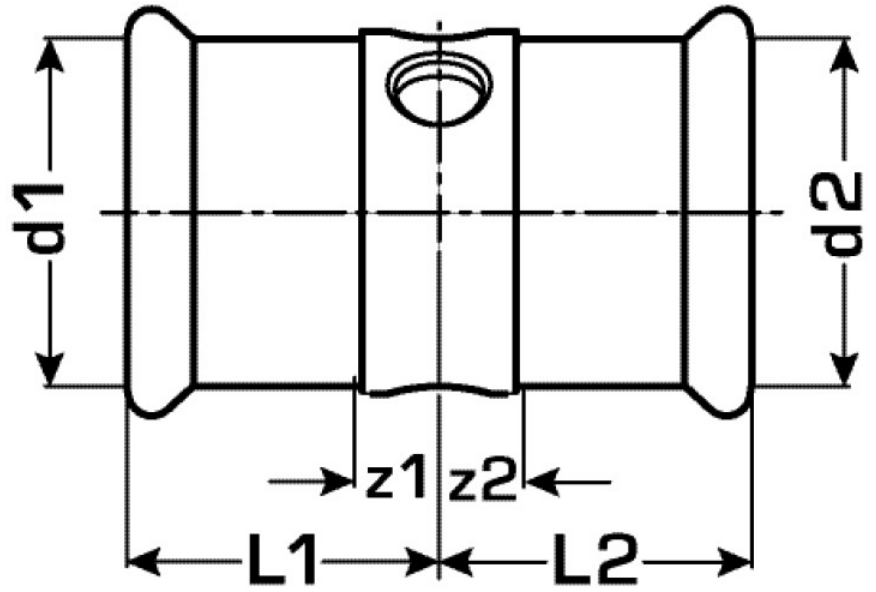

## Areas of application

Multi-press-tee with two, three or four threaded branches, male, red brass, incl. EPDM sealing components, "leak before pressed"

Press contour: M

Art. No	label	d3	d4	d5	d1 mm	d2 mm	L1 mm	L2 mm	z1 mm	z2 mm
52743J02	76x2x1/2"	1/2" (15)	1/2" (15)	1/2" (15)	76	76	65	65	14	14