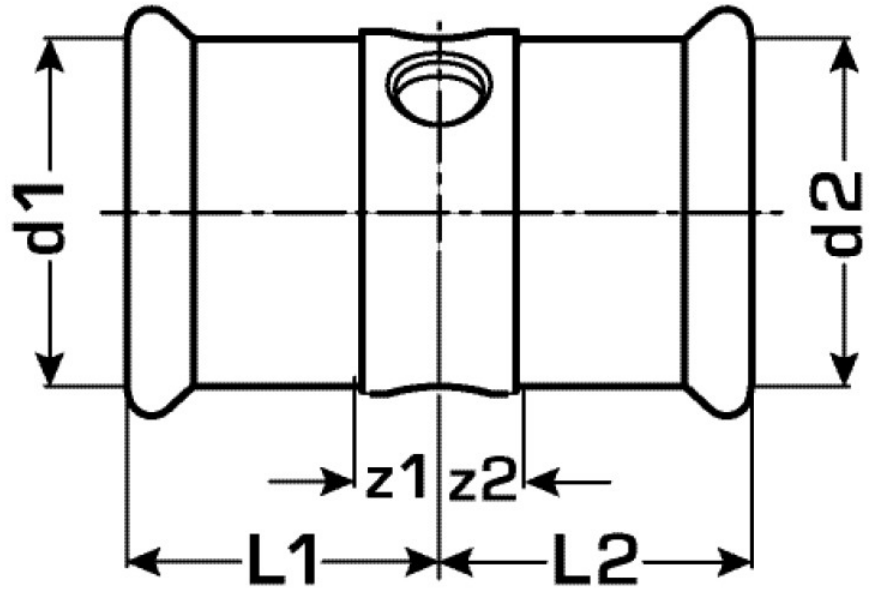

COPPER FIX

COF447M COPPERFIX copper press-multi tee with branch female 108x4x3/4"

52743L04

Areas of application

Multi-press-tee with two, three or four threaded branches, male, red brass, incl. EPDM sealing components, "leak before pressed"

port 1	Pressmuffe
port 2	Pressmuffe
execution	sonstige
press contour	M

Product information

VPE1	1,00 SA1
VPE2	6,00 KT1
weight	2,246 KGM
text	COPPERFIX copper press-multi tee with branch female
INTRNR	74122000
main material group	COPPERFIX
material group	KUPFER pressfittings
code	COF447M

Art. No	label	d3	d4	d5	d6	d1 mm	d2 mm	L1 mm	L2 mm	z1 mm	z2 mm
52743L0	108x4x3/	3/4 Zoll (20)	3/4 Zoll (20)	3/4 Zoll (20)	3/4 Zoll (20)	108	108	85	85	18	18