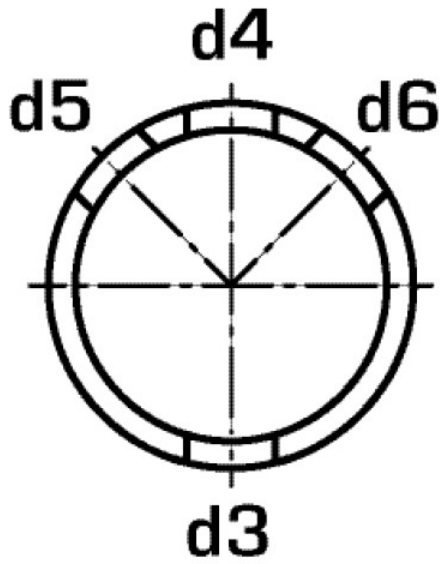

COPPER FIX

COF447M COPPERFIX copper press-multi tee with branch female 108x4x3/4"

52743L04

Areas of application

Multi-press-tee with two, three or four threaded branches, male, red brass, incl. EPDM sealing components, "leak before pressed"

Art. No	label	d3	d4	d5	d6	d1 mm	d2 mm	L1 mm	L2 mm	z1 mm	z2 mm
52743L0	108x4x3/	3/4 Zoll (20)	3/4 Zoll (20)	3/4 Zoll (20)	3/4 Zoll (20)	108	108	85	85	18	18