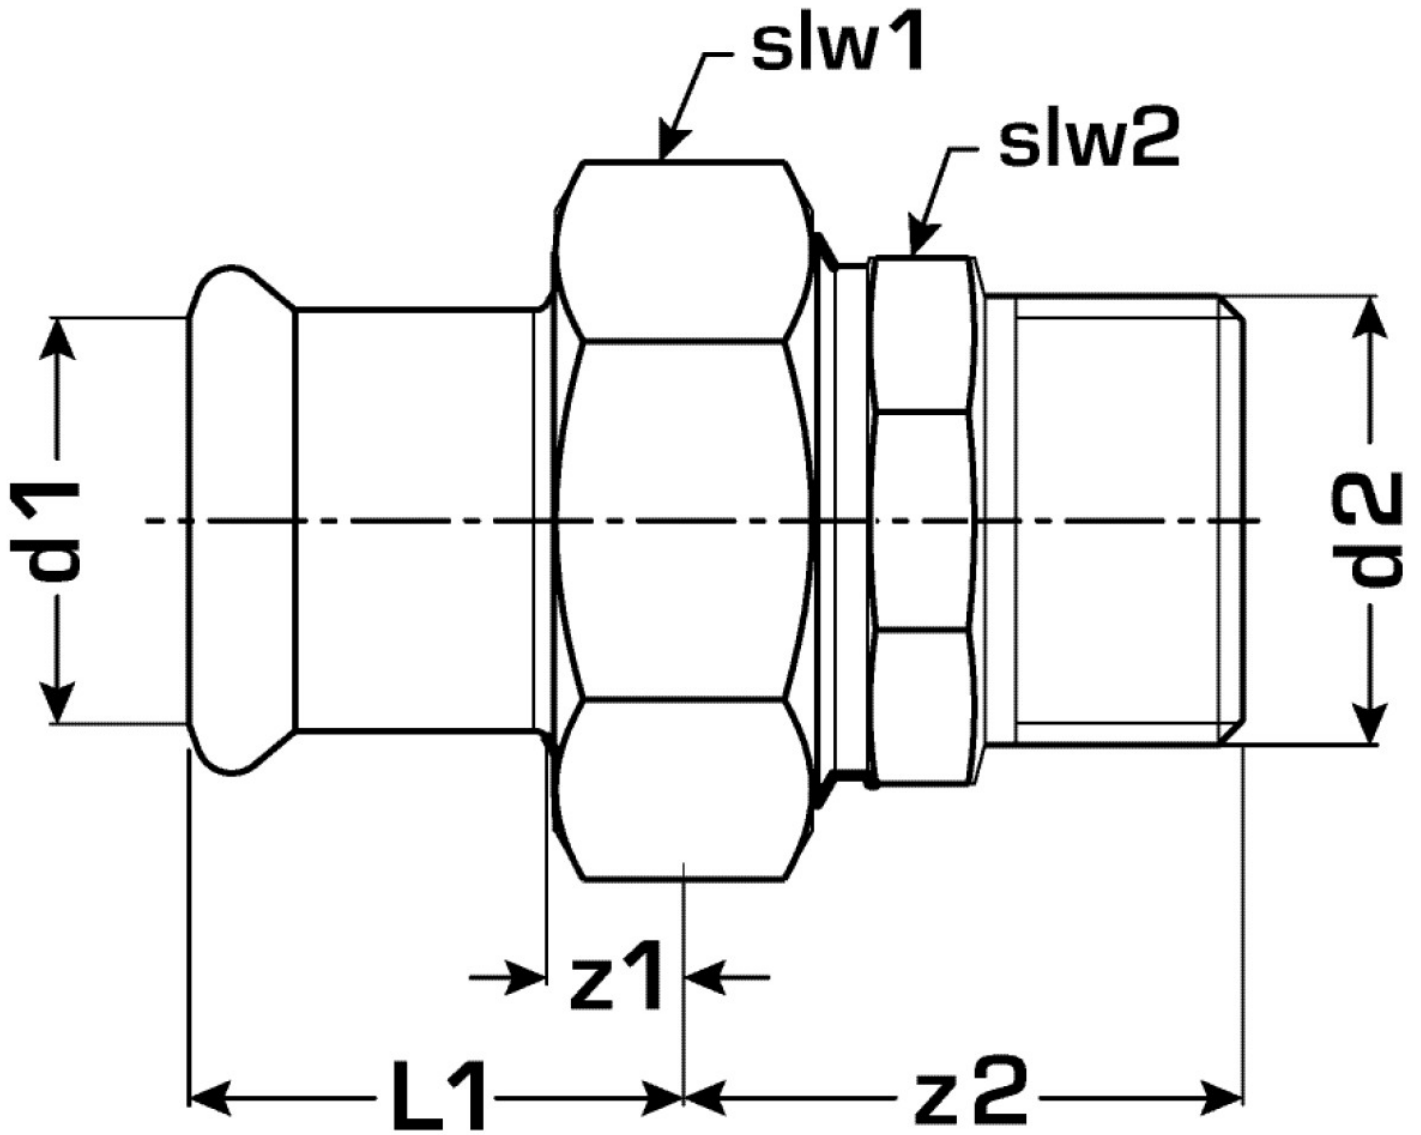

COPPER FIX

COF451 COPPERFIX copper press-fit union
male 15x3/4"

52741B04

Areas of application

Press-union with male thread conforming to EN 10226-1 made of red brass, incl. EPDM sealing components, "leak before pressed"

port 1	Pressmuffe
port 2	Außengewinde konisch BSPT-R (ISO 7-1 / EN 10226-1)
execution	1-part
design	gerade
press contour	M

Product information

VPE1	5,00 SA1
VPE2	50,00 KT1
weight	0,148 KGM
text	COPPERFIX copper press-fit union male
INTRNR	74122000
main material group	COPPERFIX
material group	KUPFER pressfittings
code	COF451

Art. No	label	d2	d1 mm	L1 mm	L2 mm	z1 mm	z2 mm	slw1 mm	slw2 mm
52741B04	15x3/4"	3/4 Zoll (20)	15	25	33	5	23	30	25