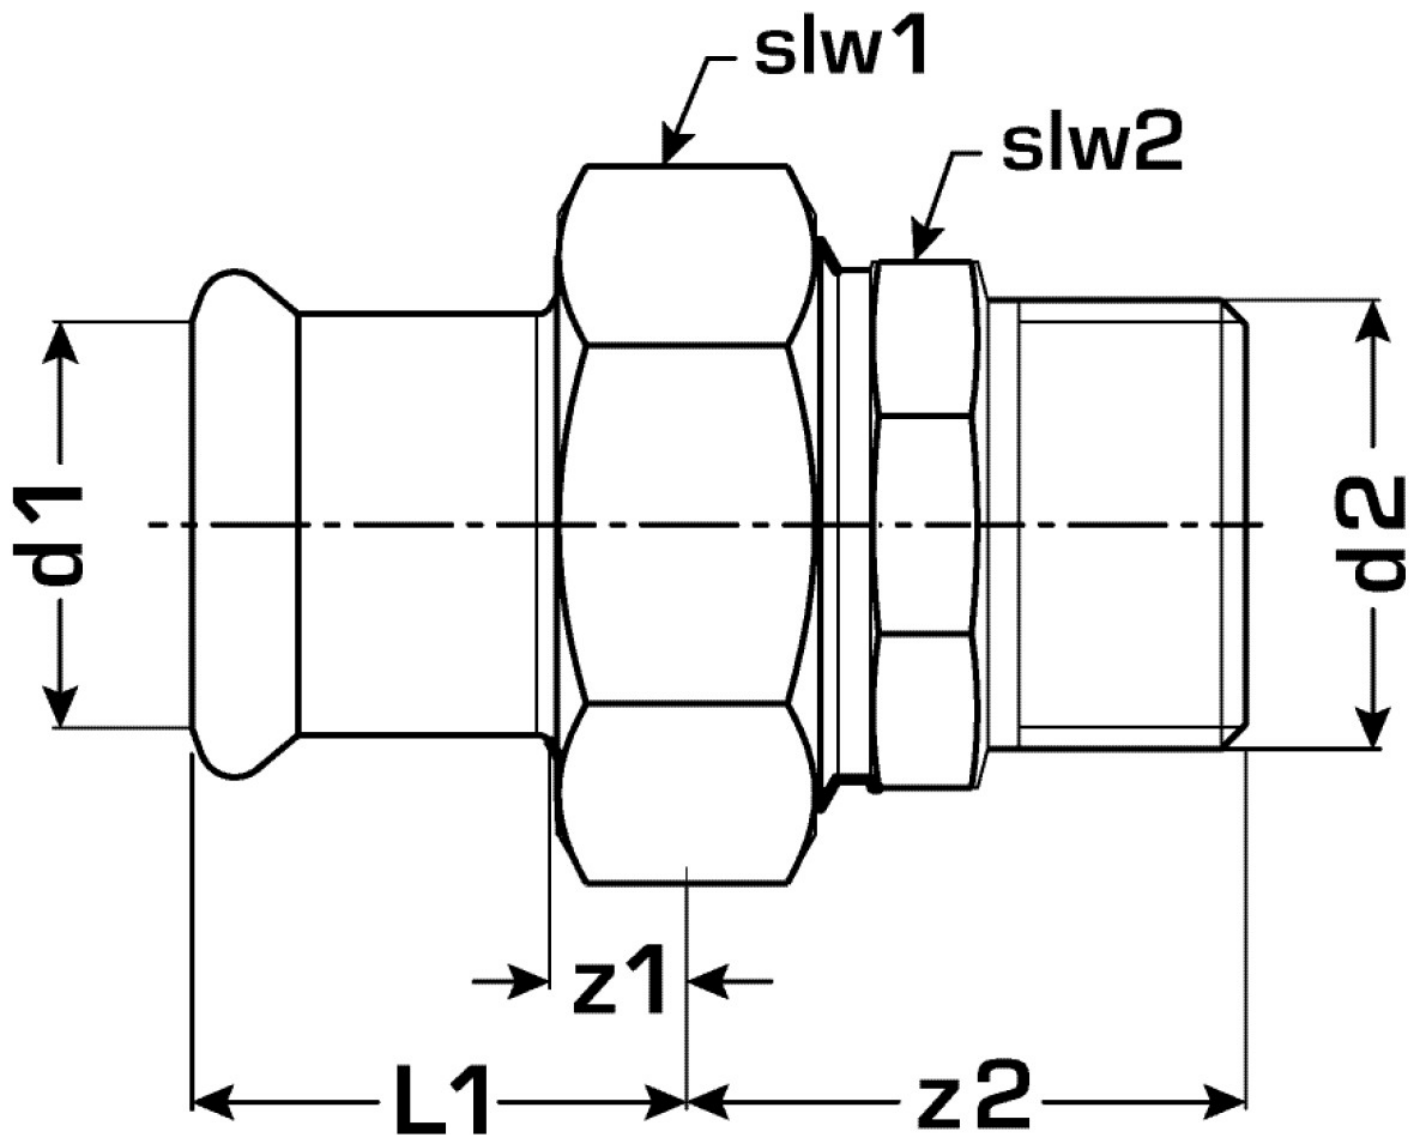

COPPER FIX

COF451 COPPERFIX copper press-fit union
male 18x3/4"

52741C04

Areas of application

Press-union with male thread conforming to EN 10226-1 made of red brass, incl. EPDM sealing components, "leak before pressed"

port 1	Pressmuffe
port 2	Außengewinde konisch BSPT-R (ISO 7-1 / EN 10226-1)
execution	1-part
design	gerade
press contour	M

Product information

VPE1	5,00 SA1
VPE2	50,00 KT1
weight	0,151 KGM
text	COPPERFIX copper press-fit union male
INTRNR	74122000
main material group	COPPERFIX
material group	KUPFER pressfittings
code	COF451

Art. No	label	d2	d1 mm	L1 mm	L2 mm	z1 mm	z2 mm	slw1 mm	slw2 mm
52741C04	18x3/4"	3/4 Zoll (20)	18	28	33	8	24	30	25