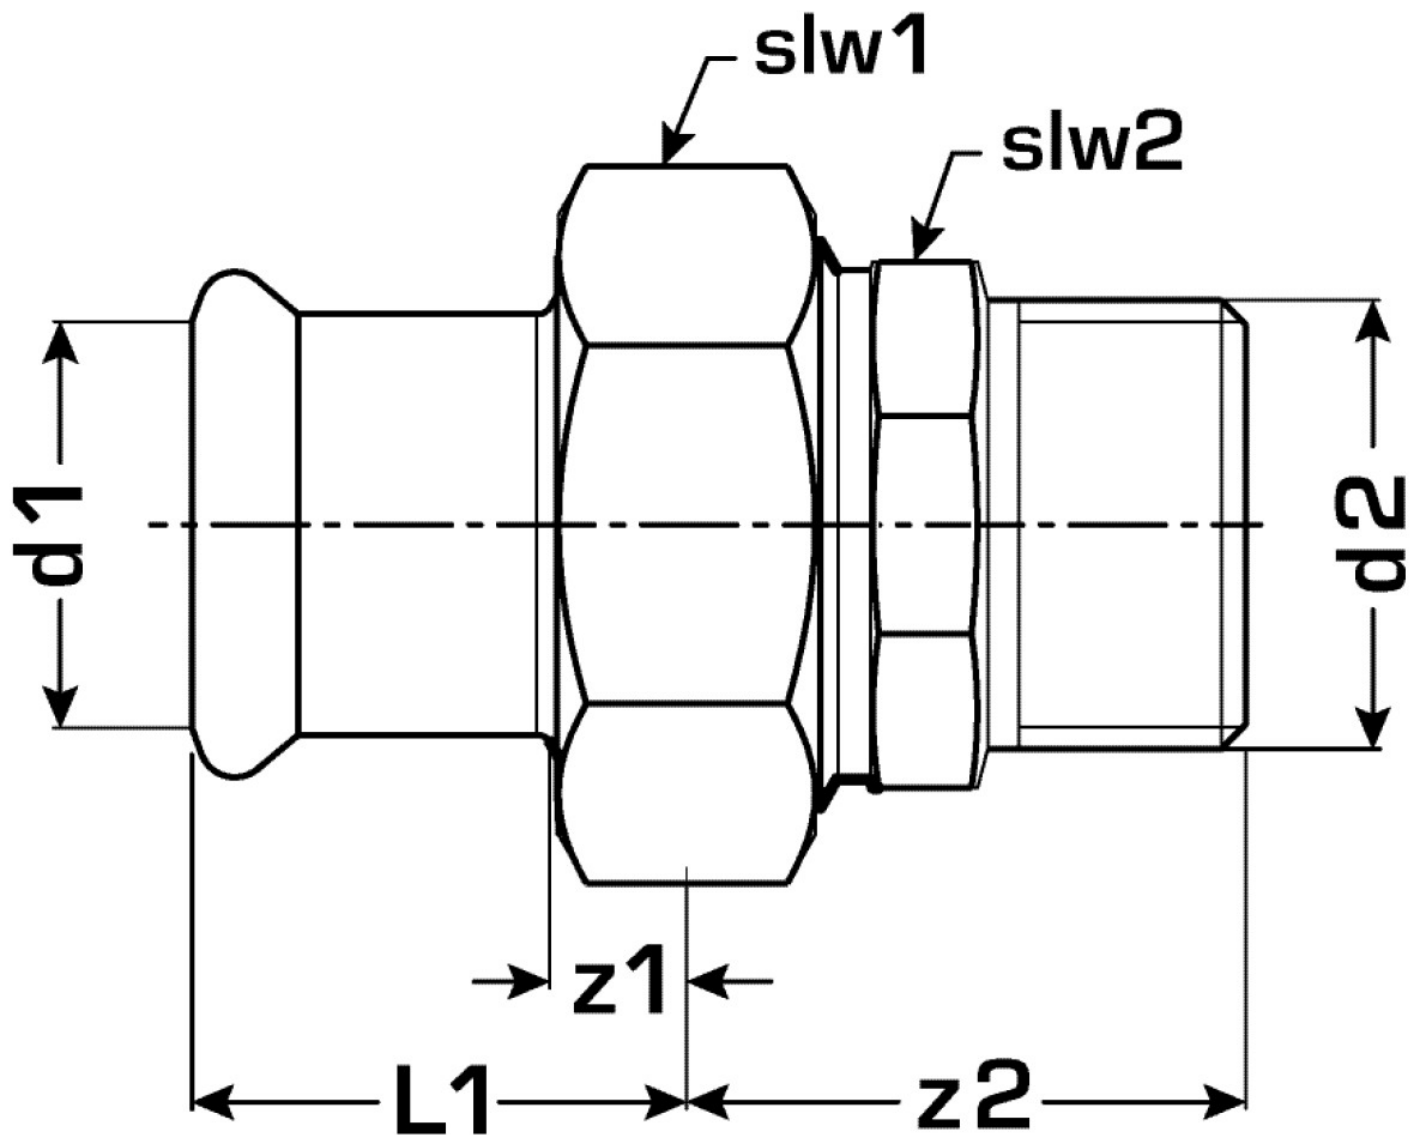

COPPER FIX

COF451 COPPERFIX copper press-fit union
male 22x3/4"

52741D04

Areas of application

Press-union with male thread conforming to EN 10226-1 made of red brass, incl. EPDM sealing components, "leak before pressed"

Press contour: M

Approvals:

Specifications

Article information

port 1	Pressmuffe
port 2	Außengewinde konisch BSPT-R (ISO 7-1 / EN 10226-1)
execution	1-part
design	gerade
press contour	M

Product information

VPE1	5,00 SA1
VPE2	50,00 KT1
weight	0,210 KGM
text	COPPERFIX copper press-fit union male
INTRNR	74122000
main material group	COPPERFIX
material group	KUPFER pressfittings
code	COF451

Art. No	label	d2	d1 mm	L1 mm	L2 mm	z1 mm	z2 mm	slw1 mm	slw2 mm
52741D04	22x3/4"	3/4 Zoll (20)	22	36	38	15	28	36	32