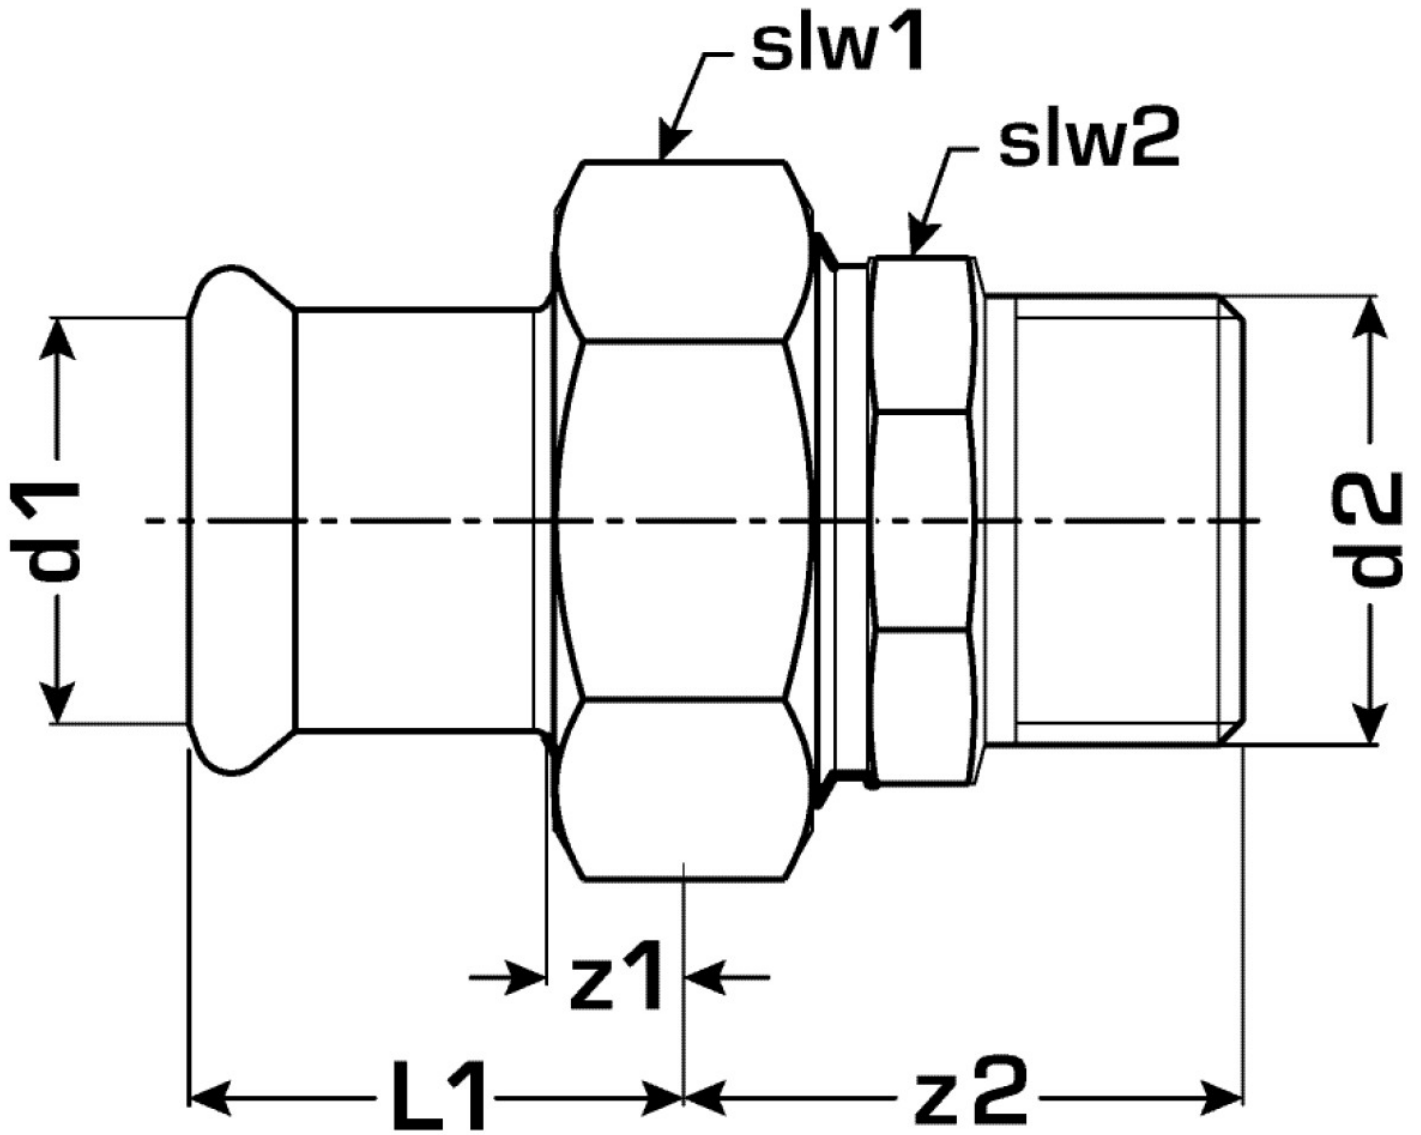

COPPER FIX

COF451 COPPERFIX copper press-fit union
male 28x1"

52741E05

Areas of application

Press-union with male thread conforming to EN 10226-1 made of red brass, incl. EPDM sealing components, "leak before pressed"

port 1	Pressmuffe
port 2	Außengewinde konisch BSPT-R (ISO 7-1 / EN 10226-1)
execution	1-part
design	gerade
press contour	M

Product information

VPE1	5,00 SA1
VPE2	25,00 KT1
weight	0,314 KGM
text	COPPERFIX copper press-fit union male
INTRNR	74122000
main material group	COPPERFIX
material group	KUPFER pressfittings
code	COF451

Art. No	label	d2	d1 mm	L1 mm	L2 mm	z1 mm	z2 mm	slw1 mm	slw2 mm
52741E05	28x1"	1"	28	36	39	13	30	46	40