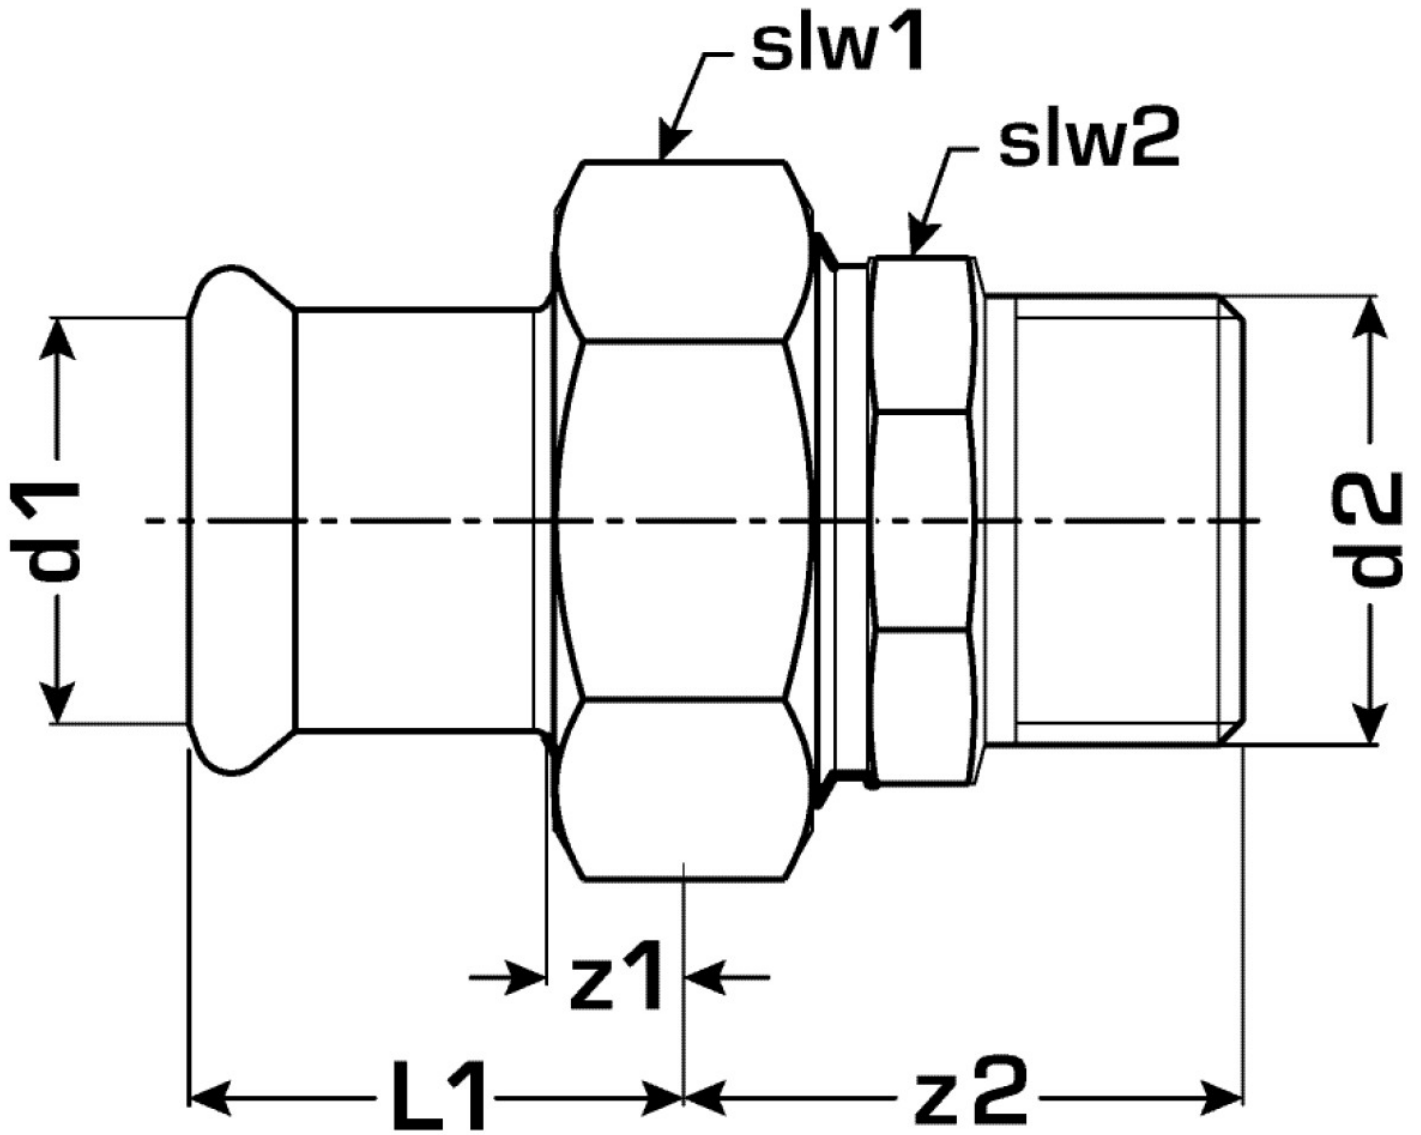

COPPER FIX

COF451 COPPERFIX copper press-fit union
male 28x3/4"

52741E04

Areas of application

Press-union with male thread conforming to EN 10226-1 made of red brass, incl. EPDM sealing components, "leak before pressed"

Press contour: M

Approvals:

Specifications

Article information

port 1	Pressmuffe
port 2	Außengewinde konisch BSPT-R (ISO 7-1 / EN 10226-1)
execution	1-part
design	gerade
press contour	M

Product information

VPE1	5,00 SA1
VPE2	40,00 KT1
weight	0,332 KGM
text	COPPERFIX copper press-fit union male
INTRNR	74122000
main material group	COPPERFIX
material group	KUPFER pressfittings
code	COF451

Art. No	label	d2	d1 mm	L1 mm	L2 mm	z1 mm	z2 mm	slw1 mm	slw2 mm
52741E04	28x3/4"	3/4 Zoll (20)	28	36	40	13	30	46	40