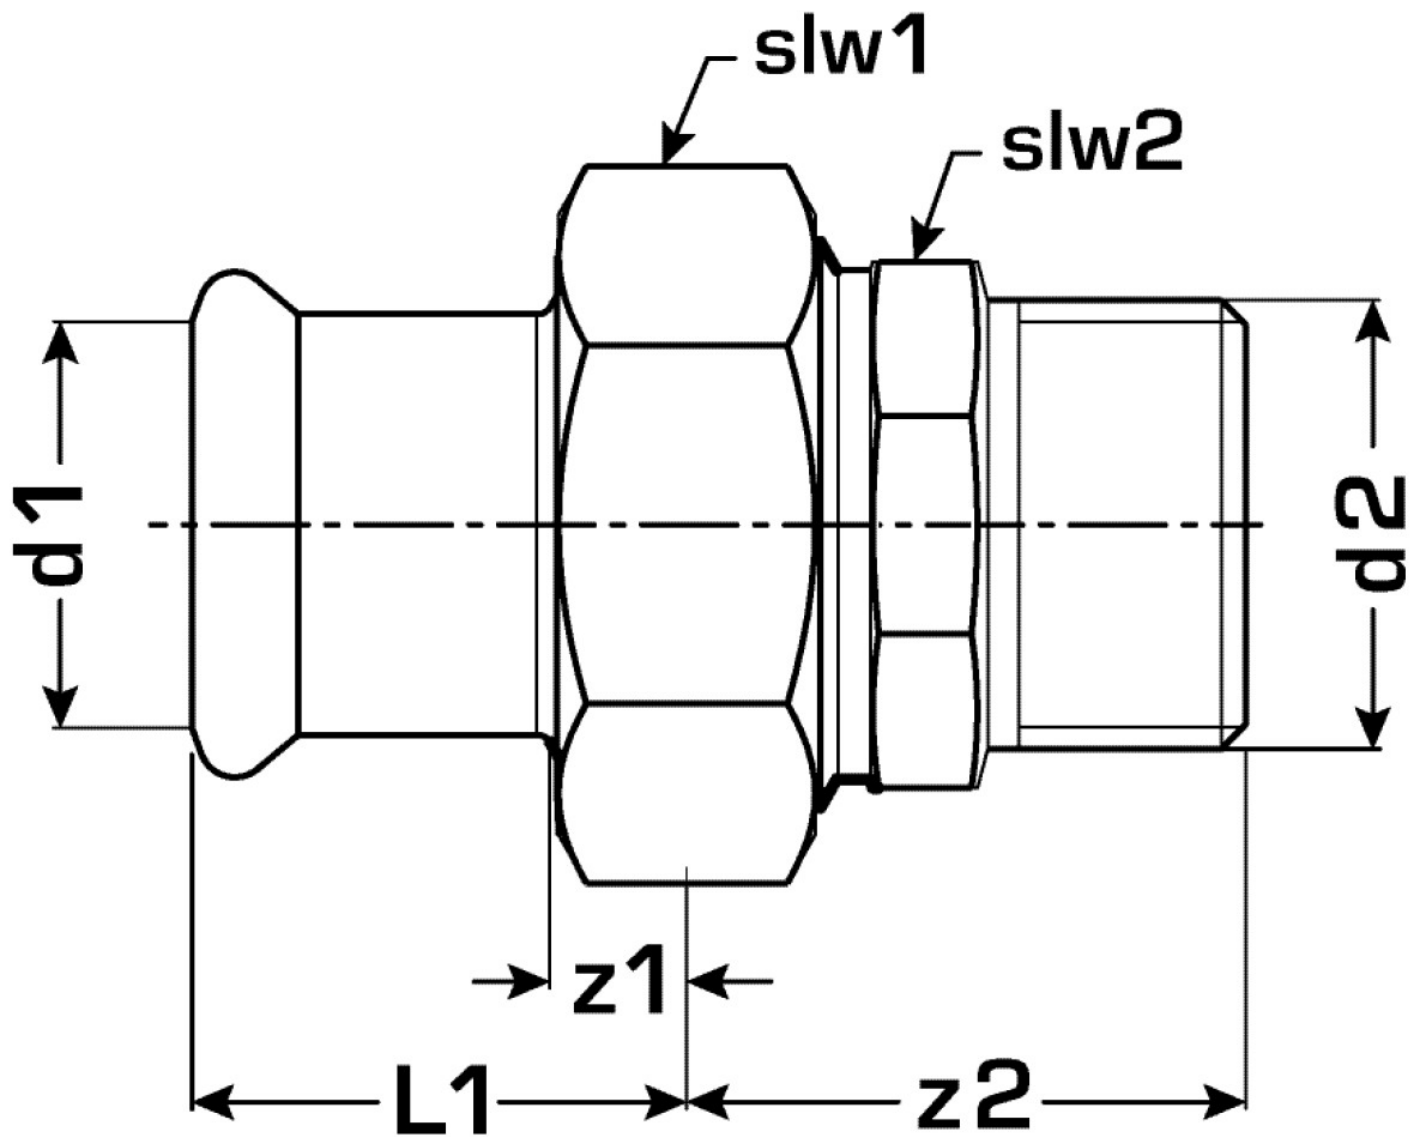

COPPER FIX

COF451 COPPERFIX copper press-fit union
male 35x5/4"

52741F06

Areas of application

Press-union with male thread conforming to EN 10226-1 made of red brass, incl. EPDM sealing components, "leak before pressed"

Press contour: M

Approvals:

Specifications

Article information

port 1	Pressmuffe
port 2	Außengewinde konisch BSPT-R (ISO 7-1 / EN 10226-1)
execution	1-part
design	gerade
press contour	M

Product information

VPE1	5,00 SA1
VPE2	25,00 KT1
weight	0,413 KGM
text	COPPERFIX copper press-fit union male
INTRNR	74122000
main material group	COPPERFIX
material group	KUPFER pressfittings
code	COF451

Art. No	label	d2	d1 mm	L1 mm	L2 mm	z1 mm	z2 mm	slw1 mm	slw2 mm
52741F06	35x5/4"	1 1/4"	35	36	43	10	24	52	46