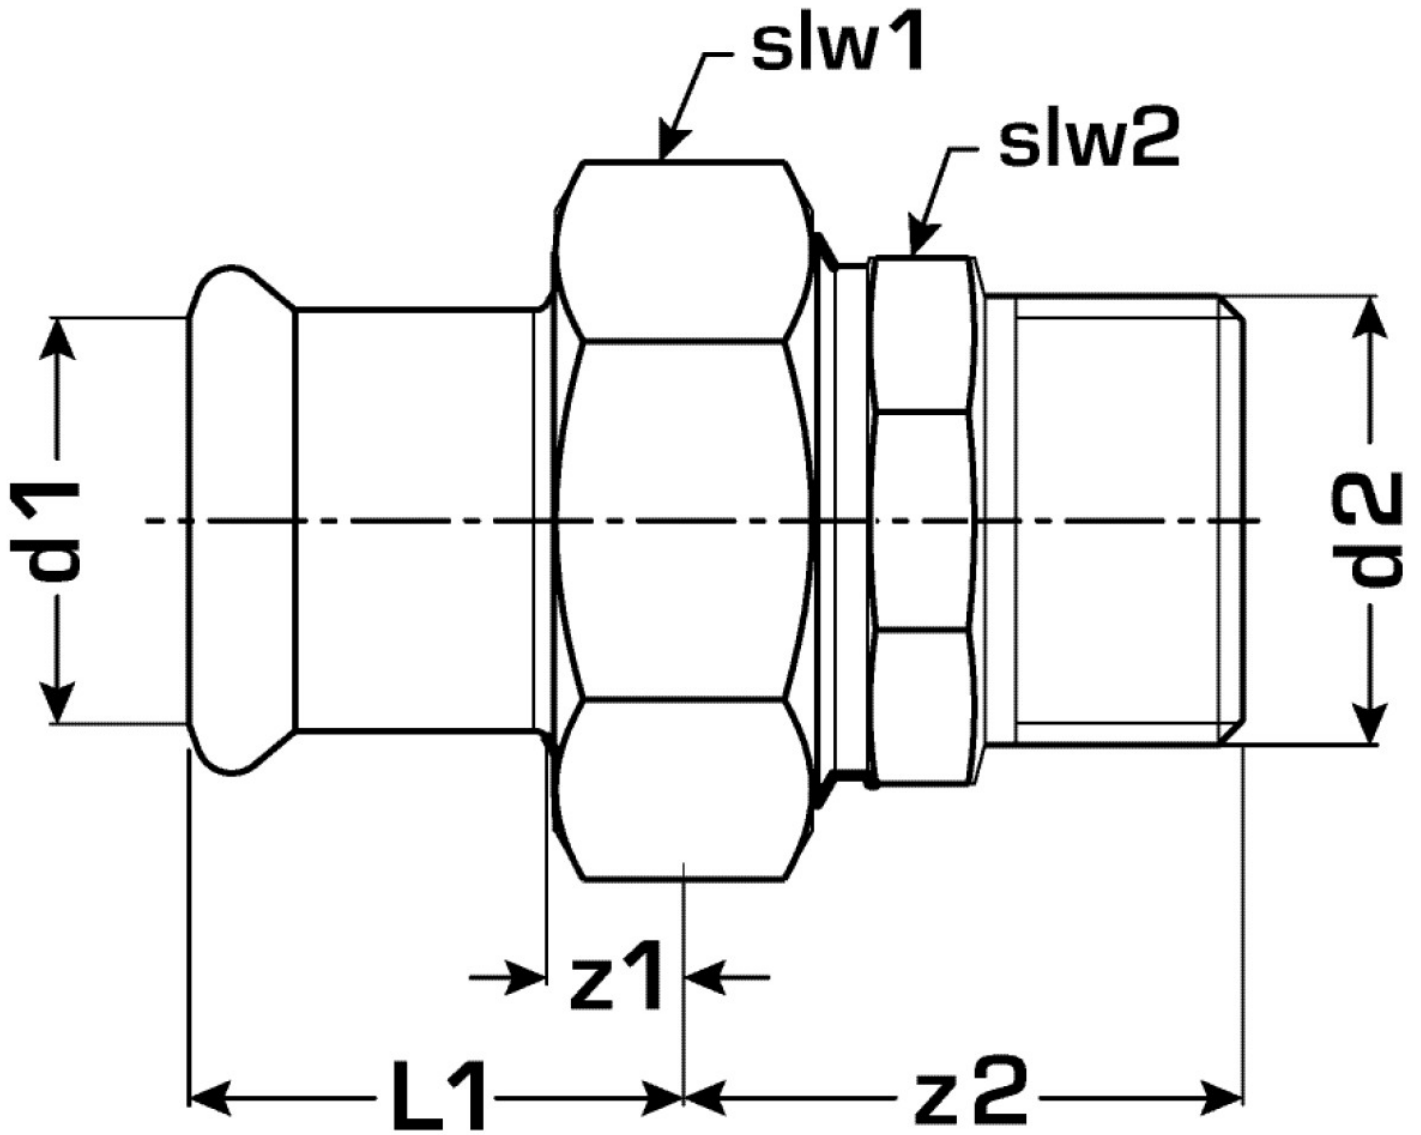

COPPER FIX

COF451 COPPERFIX copper press-fit union
male 42x6/4"

52741G07

Areas of application

Press-union with male thread conforming to EN 10226-1 made of red brass, incl. EPDM sealing components, "leak before pressed"

port 1	Pressmuffe
port 2	Außengewinde konisch BSPT-R (ISO 7-1 / EN 10226-1)
execution	1-part
design	gerade
press contour	M

Product information

VPE1	1,00 SA1
VPE2	10,00 KT1
weight	0,625 KGM
text	COPPERFIX copper press-fit union male
INTRNR	74122000
main material group	COPPERFIX
material group	KUPFER pressfittings
code	COF451

Art. No	label	d2	d1 mm	L1 mm	L2 mm	z1 mm	z2 mm	slw1 mm	slw2 mm
52741G07	42x6/4"	1 1/2"	42	44	44	14	31	58	51