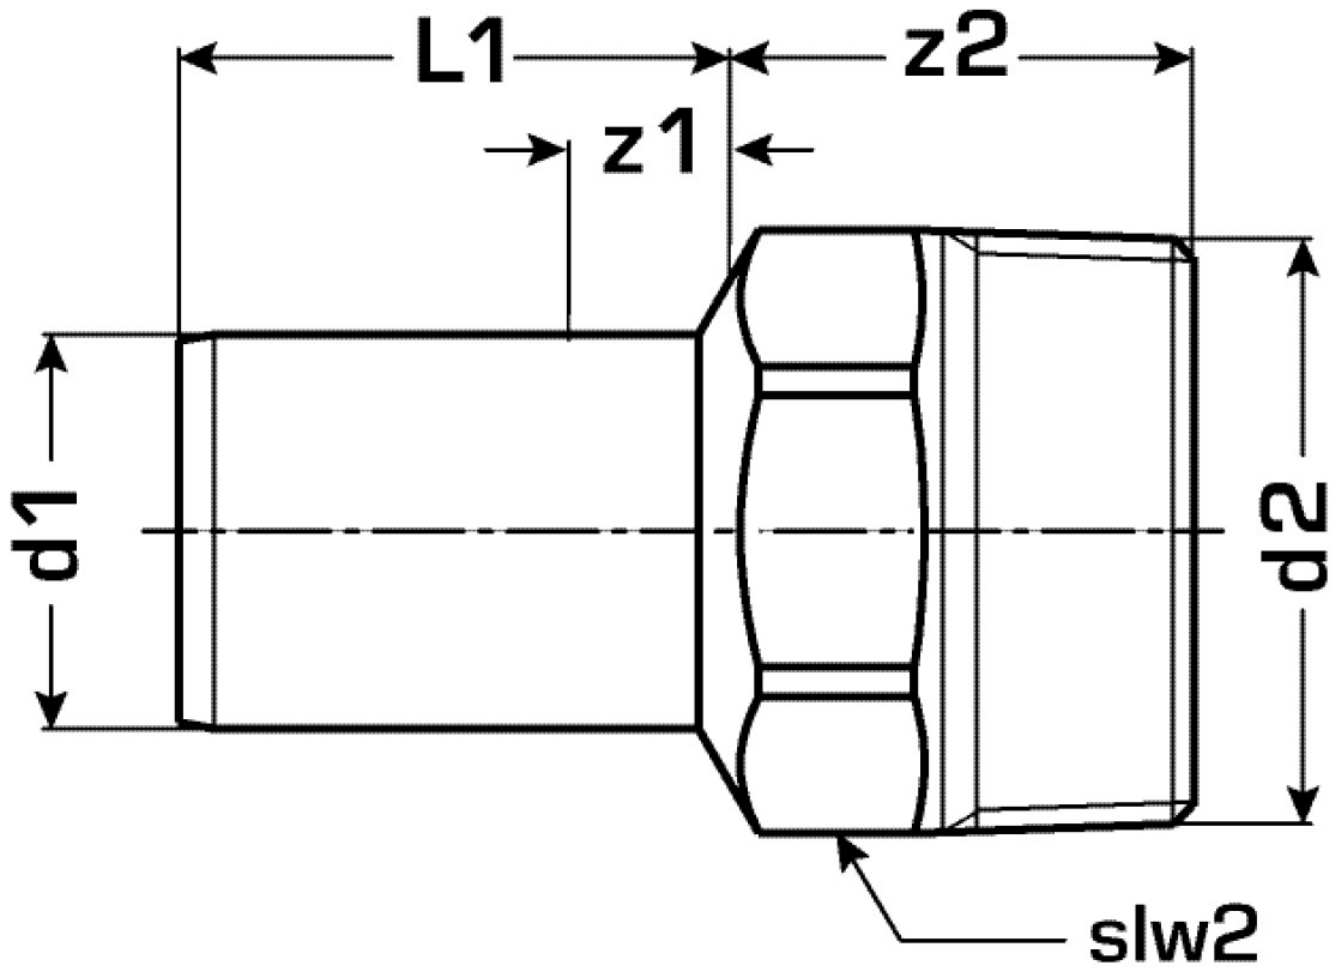

COPPER FIX

COF453 COPPERFIX copper press straight connector male 15x1/2"

52704B02

Areas of application

Straight connector with male thread conforming to EN 10226-1 made of red brass with pipe dimension

Approvals:

Specifications

Article information

port 1	Zapfen/Rohrende
port 2	Außengewinde konisch BSPT-R (ISO 7-1 / EN 10226-1)
execution	1-part
design	gerade

Product information

VPE1	5,00 SA1
VPE2	150,00 KT1
weight	0,055 KGM
text	COPPERFIX copper press straight connector male
INTRNR	74122000
main material group	COPPERFIX
material group	KUPFER pressfittings
code	COF453

Art. No	label	d2	d1 mm	L1 mm	L2 mm	z1 mm	z2 mm	slw2 mm
52704B02	15x1/2"	1/2" (15)	15	30	21	10	12	21