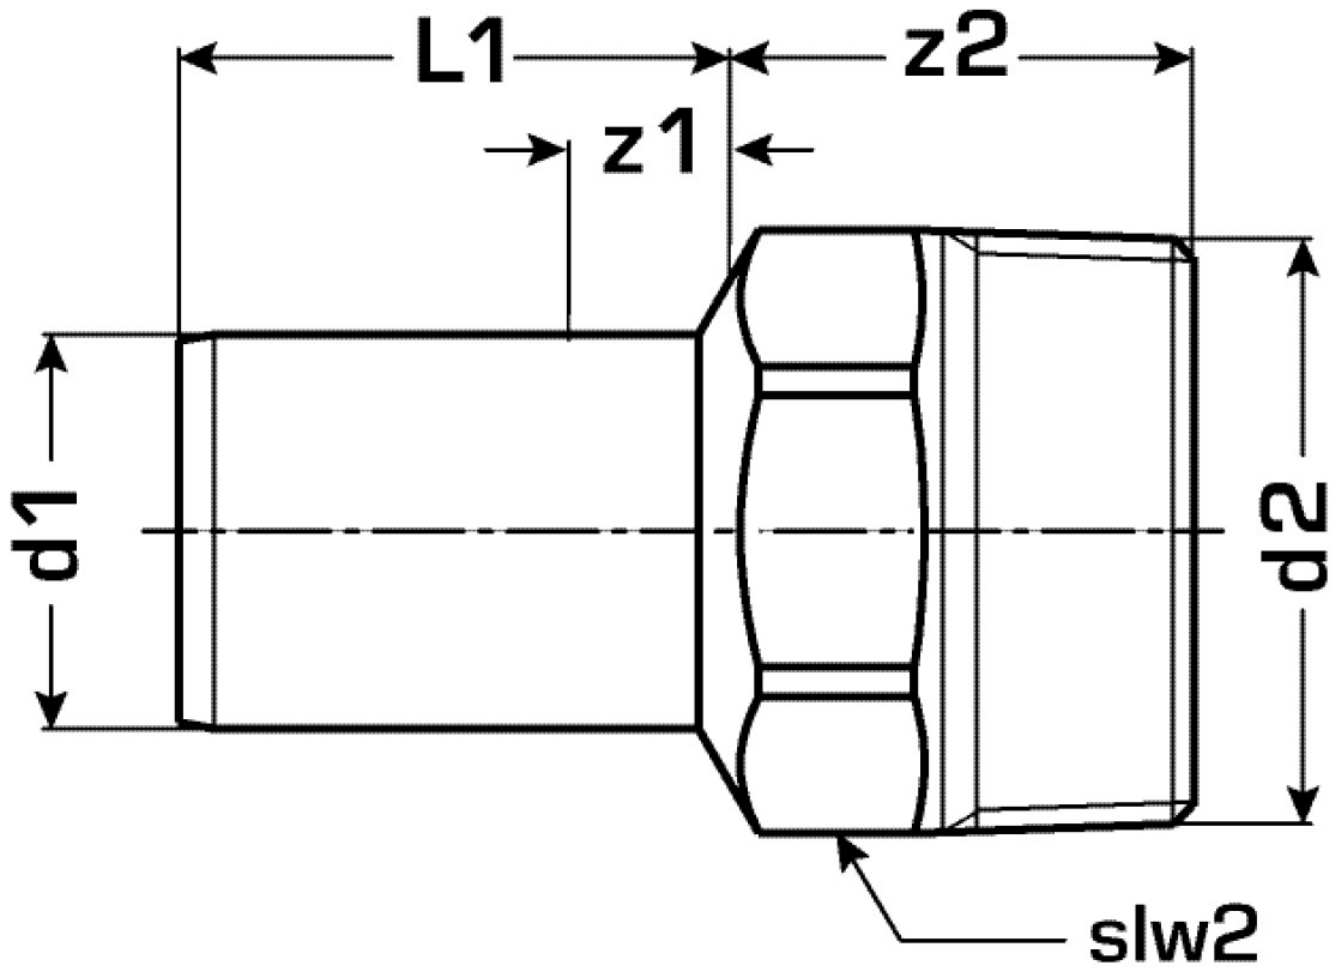

COPPER FIX

COF453 COPPERFIX copper press straight connector male 18x3/4"

52704C04

Areas of application

Straight connector with male thread conforming to EN 10226-1 made of red brass with pipe dimension

Approvals:

Specifications

Article information

port 1	Zapfen/Rohrende
port 2	Außengewinde konisch BSPT-R (ISO 7-1 / EN 10226-1)
execution	1-part
design	gerade

Product information

VPE1	5,00 SA1
VPE2	100,00 KT1
weight	0,091 KGM
text	COPPERFIX copper press straight connector male
INTRNR	74122000
main material group	COPPERFIX
material group	KUPFER pressfittings
code	COF453

Art. No	label	d2	d1 mm	L1 mm	L2 mm	z1 mm	z2 mm	slw2 mm
52704C04	18x3/4"	3/4 Zoll (20)	18	30	23	10	14	27