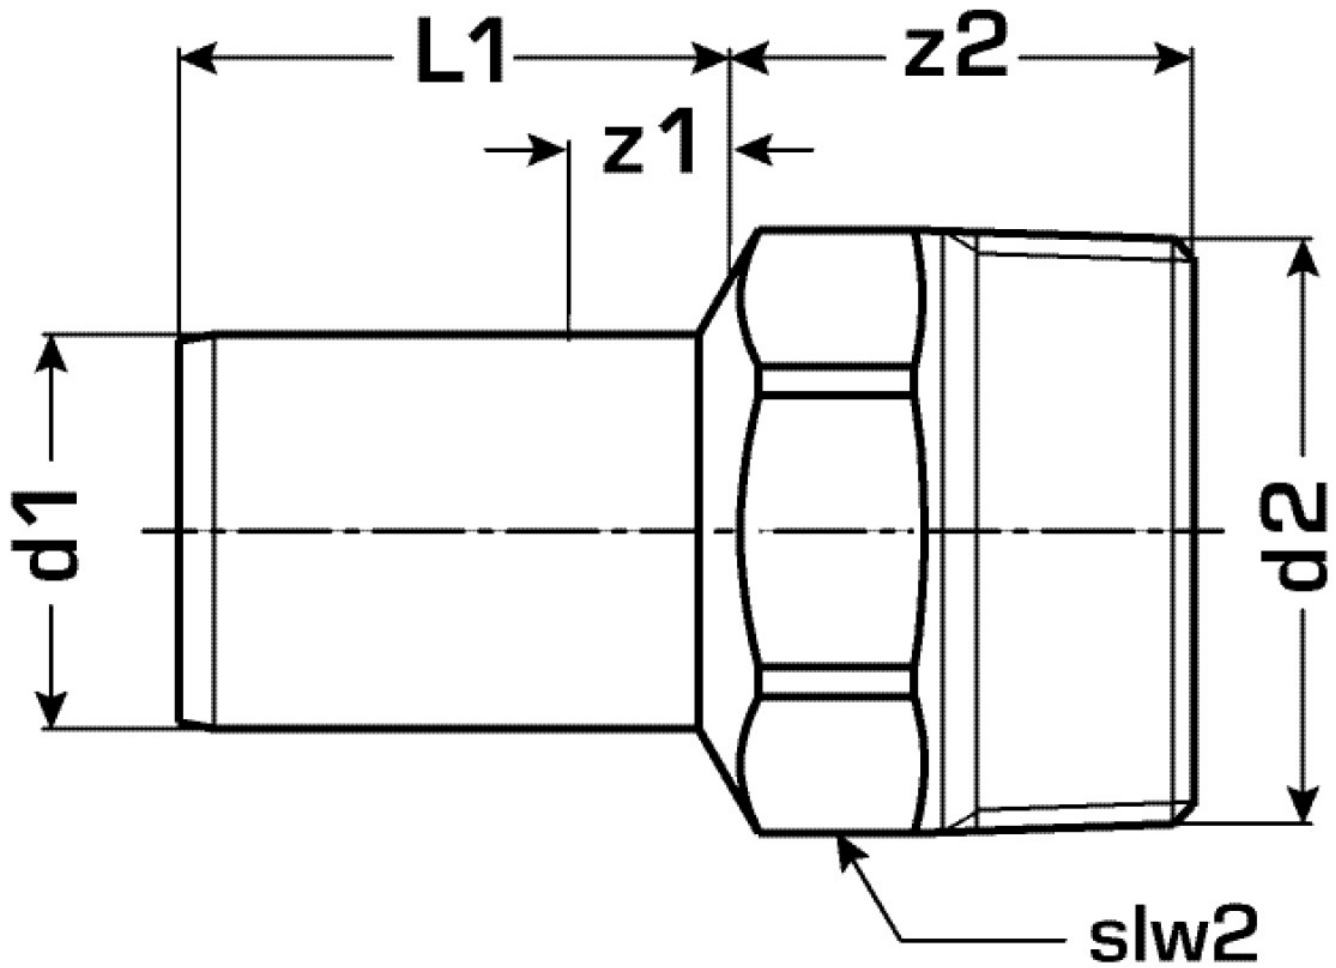

## Areas of application

Straight connector with male thread conforming to EN 10226-1 made of red brass with pipe dimension

## Article information

port 1	Zapfen/Rohrende
port 2	Außengewinde konisch BSPT-R (ISO 7-1 / EN 10226-1)
execution	1-part
design	gerade

Art. No	label	d2	d1 mm	L1 mm	L2 mm	z1 mm	z2 mm	slw2 mm
52704D02	22x1/2"	1/2" (15)	22	30	24	9	13	27