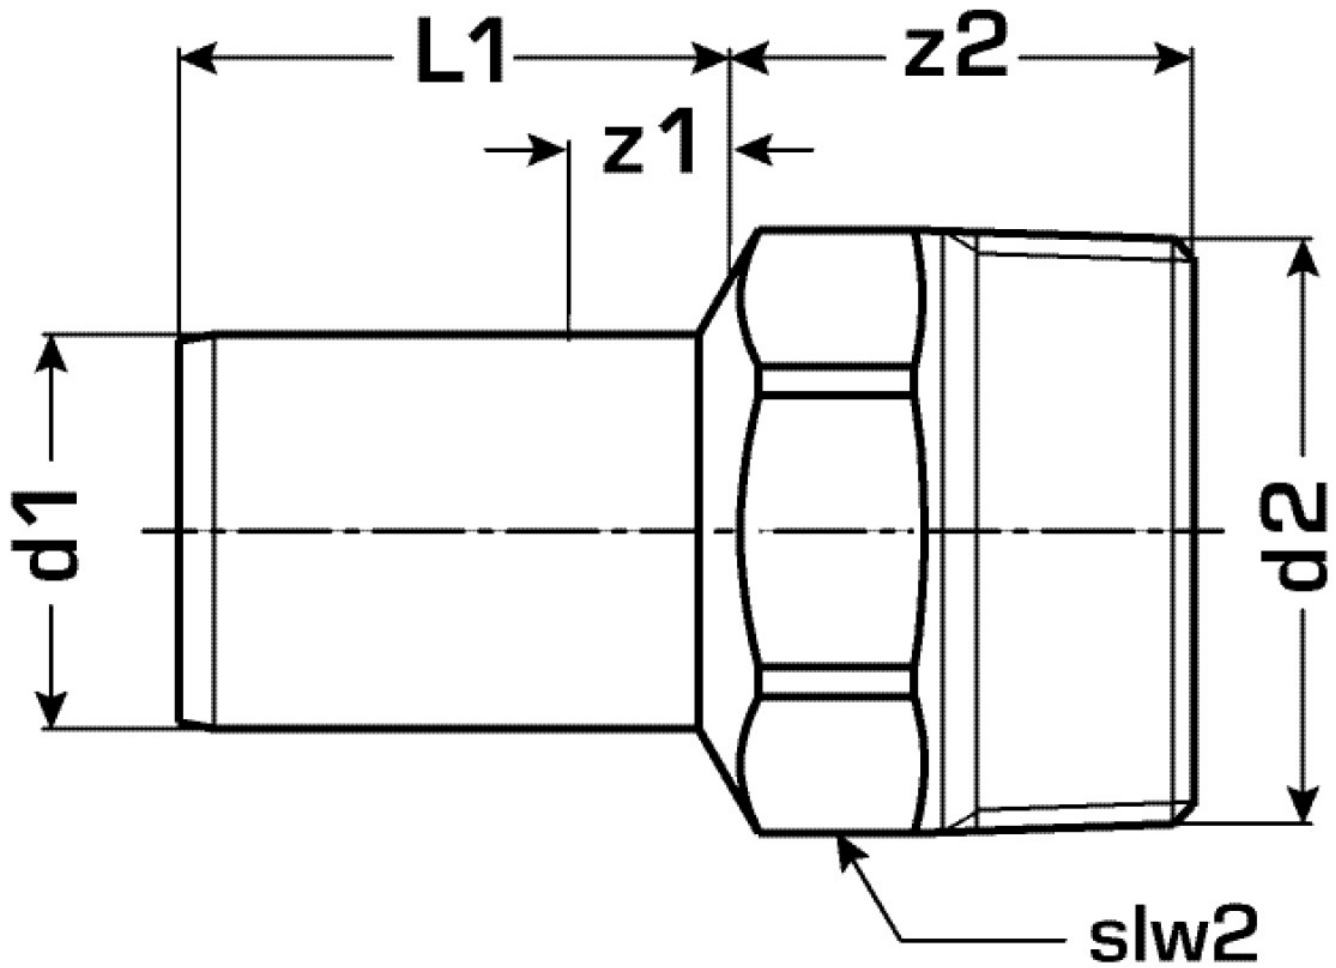

COPPER FIX

COF453 COPPERFIX copper press straight connector male 22x3/4"

52704D04

Areas of application

Straight connector with male thread conforming to EN 10226-1 made of red brass with pipe dimension

Approvals:

Specifications

Article information

port 1	Zapfen/Rohrende
port 2	Außengewinde konisch BSPT-R (ISO 7-1 / EN 10226-1)
execution	1-part
design	gerade

Product information

VPE1	5,00 SA1
VPE2	100,00 KT1
weight	0,081 KGM
text	COPPERFIX copper press straight connector male
INTRNR	74122000
main material group	COPPERFIX
material group	KUPFER pressfittings
code	COF453

Art. No	label	d2	d1 mm	L1 mm	L2 mm	z1 mm	z2 mm	slw2 mm
52704D04	22x3/4"	3/4 Zoll (20)	22	30	23	9	13	27