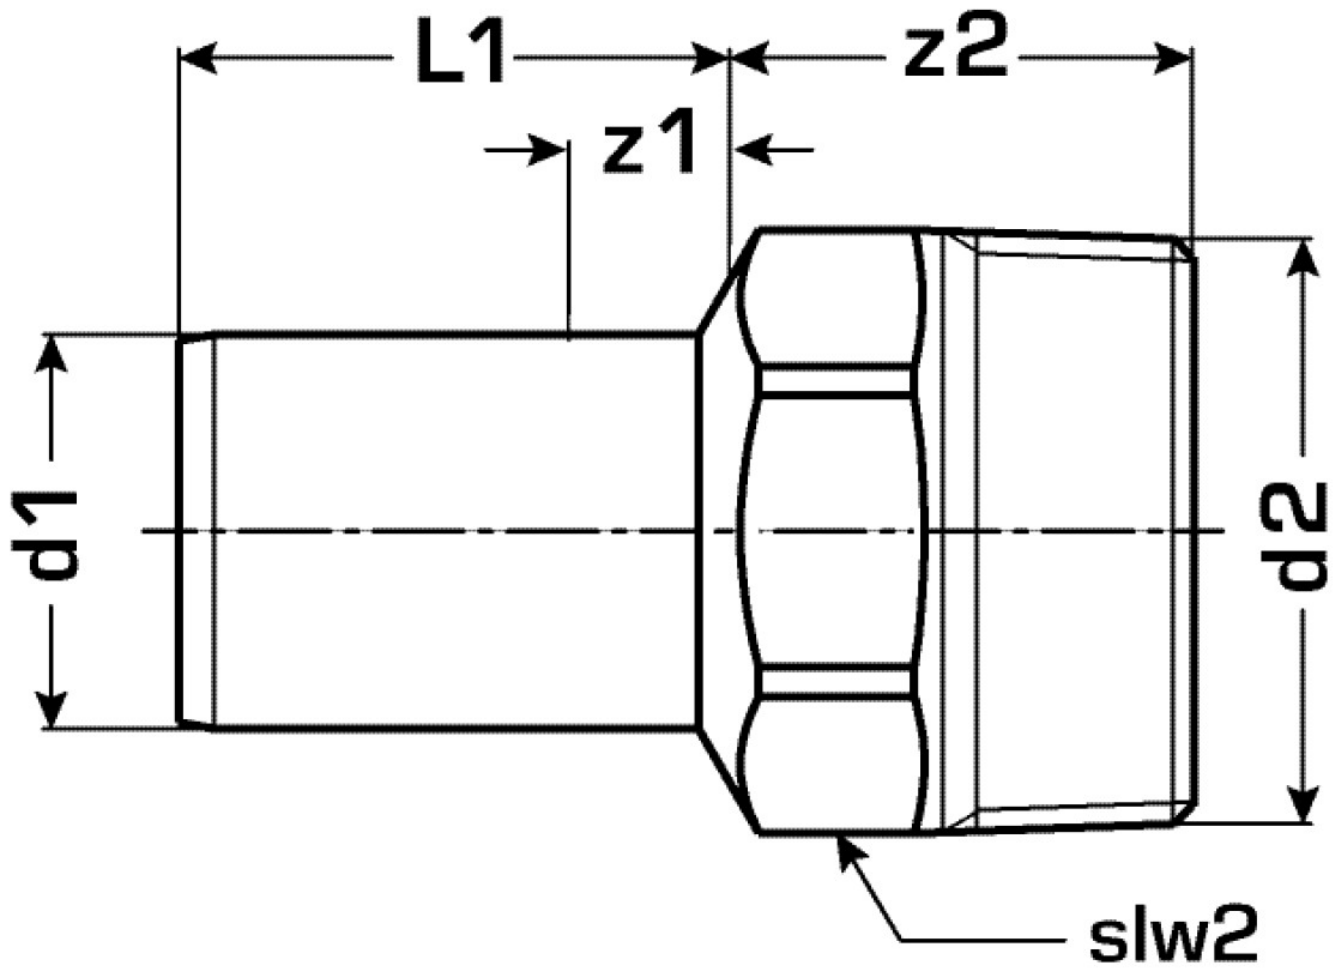

COPPER FIX

COF453 COPPERFIX copper press straight connector male 35x5/4"

52704F06

Areas of application

Straight connector with male thread conforming to EN 10226-1 made of red brass with pipe dimension

Approvals:

Specifications

Article information

port 1	Zapfen/Rohrende
port 2	Außengewinde konisch BSPT-R (ISO 7-1 / EN 10226-1)
execution	1-part
design	gerade

Product information

VPE1	10,00 SA1
VPE2	50,00 KT1
weight	0,194 KGM
text	COPPERFIX copper press straight connector male
INTRNR	74122000
main material group	COPPERFIX
material group	KUPFER pressfittings
code	COF453

Art. No	label	d2	d1 mm	L1 mm	L2 mm	z1 mm	z2 mm	slw2 mm
52704F06	35x5/4"	1 1/4"	35	35	29	9	16	42