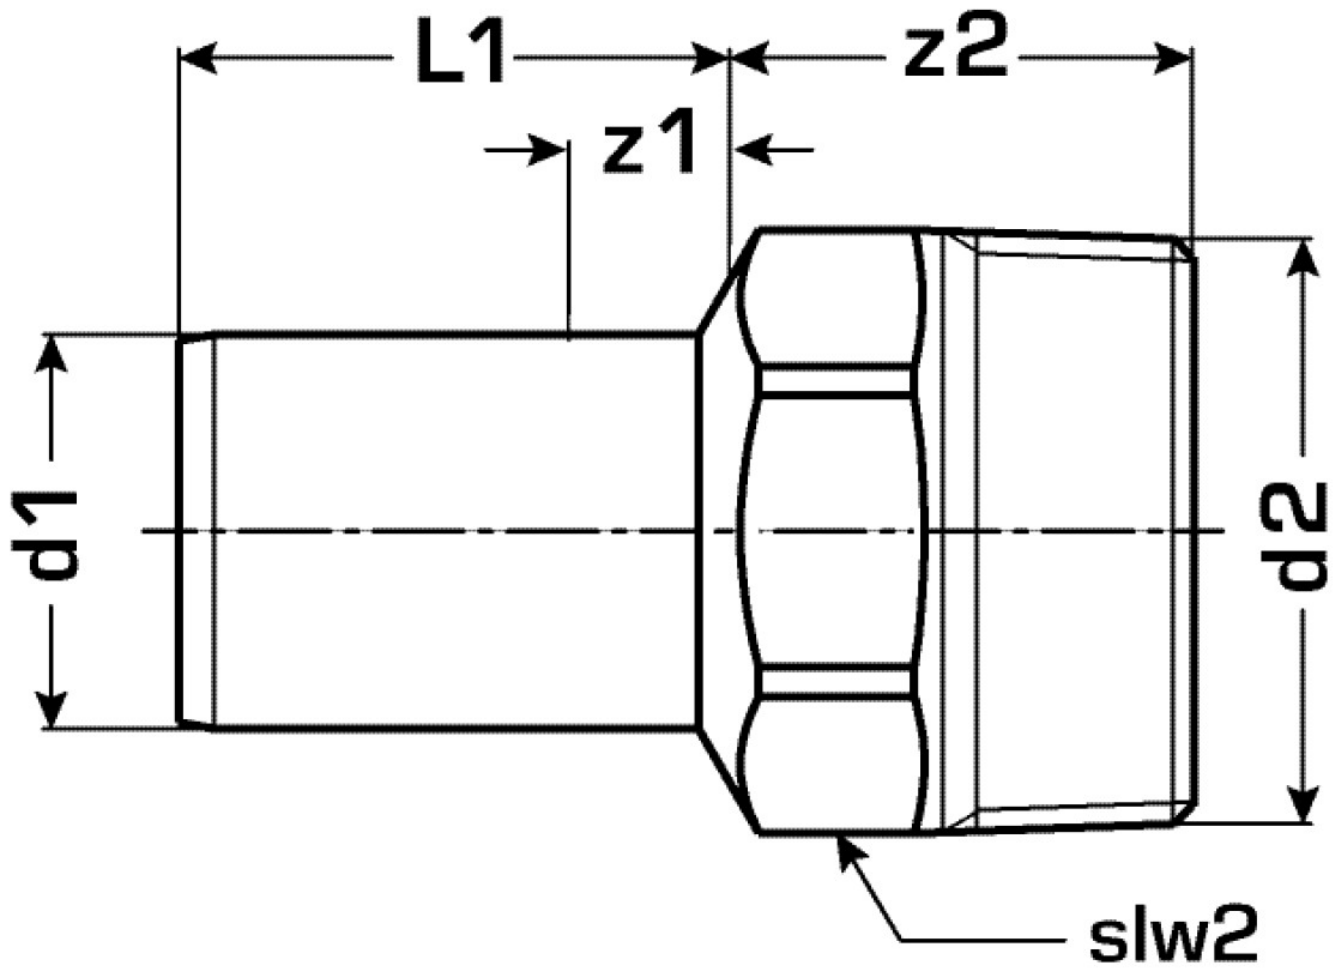

## Areas of application

Straight connector with male thread conforming to EN 10226-1 made of red brass with pipe dimension

## Article information

port 1	Zapfen/Rohrende
port 2	Außengewinde konisch BSPT-R (ISO 7-1 / EN 10226-1)
execution	1-part
design	gerade

Art. No	label	d2	d1 mm	L1 mm	L2 mm	z1 mm	z2 mm	slw2 mm
52704G07	42x6/4"	1 1/2"	42	51	29	21	16	49