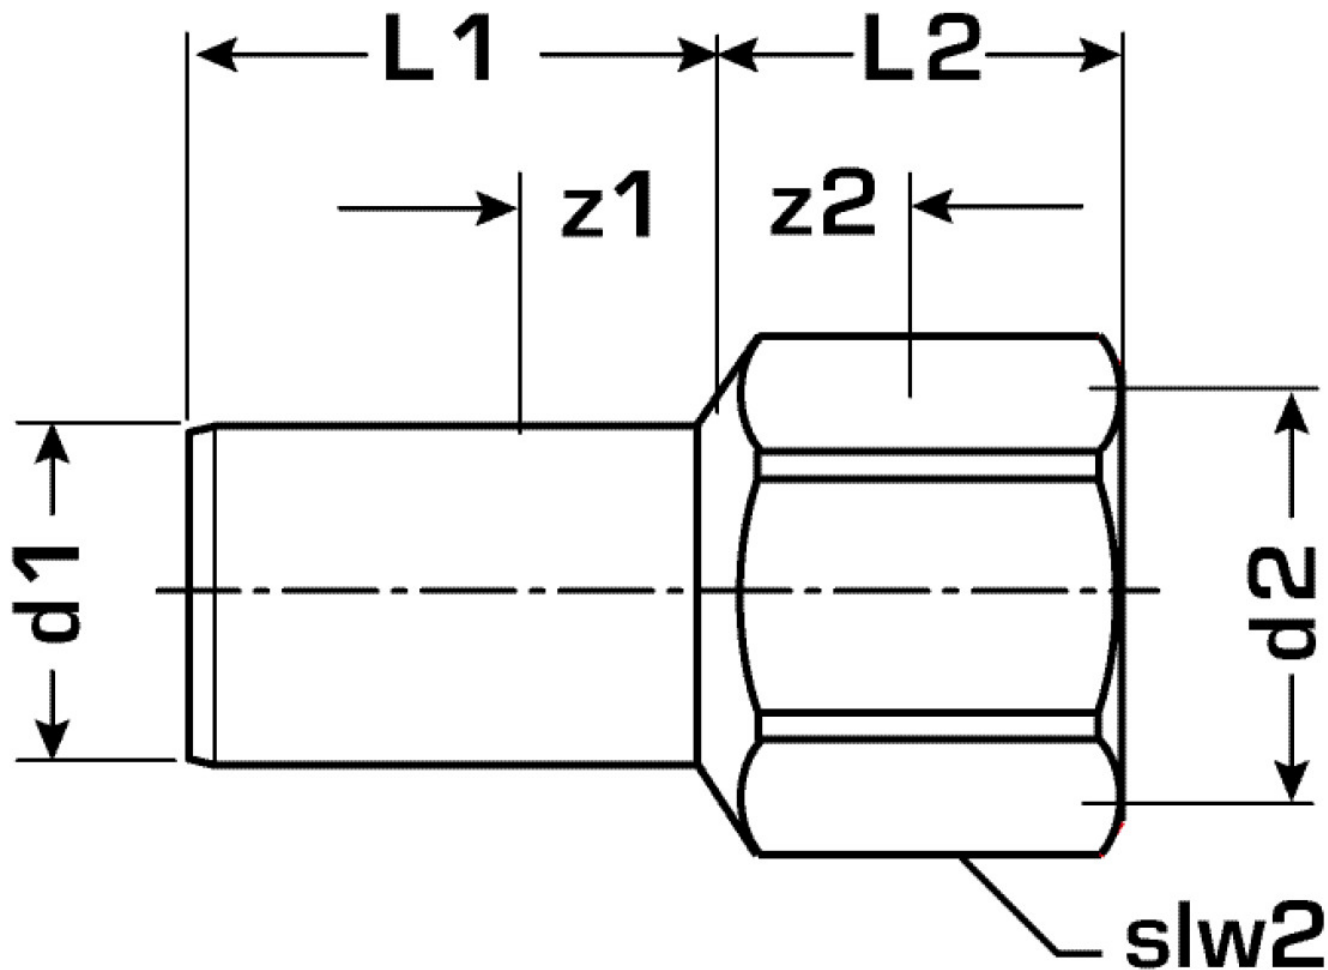

# COPPER FIX

COF454 COPPERFIX copper press straight connector female 15x1/2"

52705B02

## Areas of application

Straight connector with female thread conforming to EN 10226-1 made of red brass with pipe dimension

## Article information

port 1	Zapfen/Rohrende
port 2	Innengewinde zylindrisch BSPT-Rp (ISO 7-1 / EN 10226-1)
execution	1-part
design	gerade

## Product information

VPE1	10,00 SA1
VPE2	150,00 KT1
weight	0,044 KGM
text	COPPERFIX copper press straight connector female
INTRNR	74122000
main material group	COPPERFIX
material group	KUPFER pressfittings
code	COF454