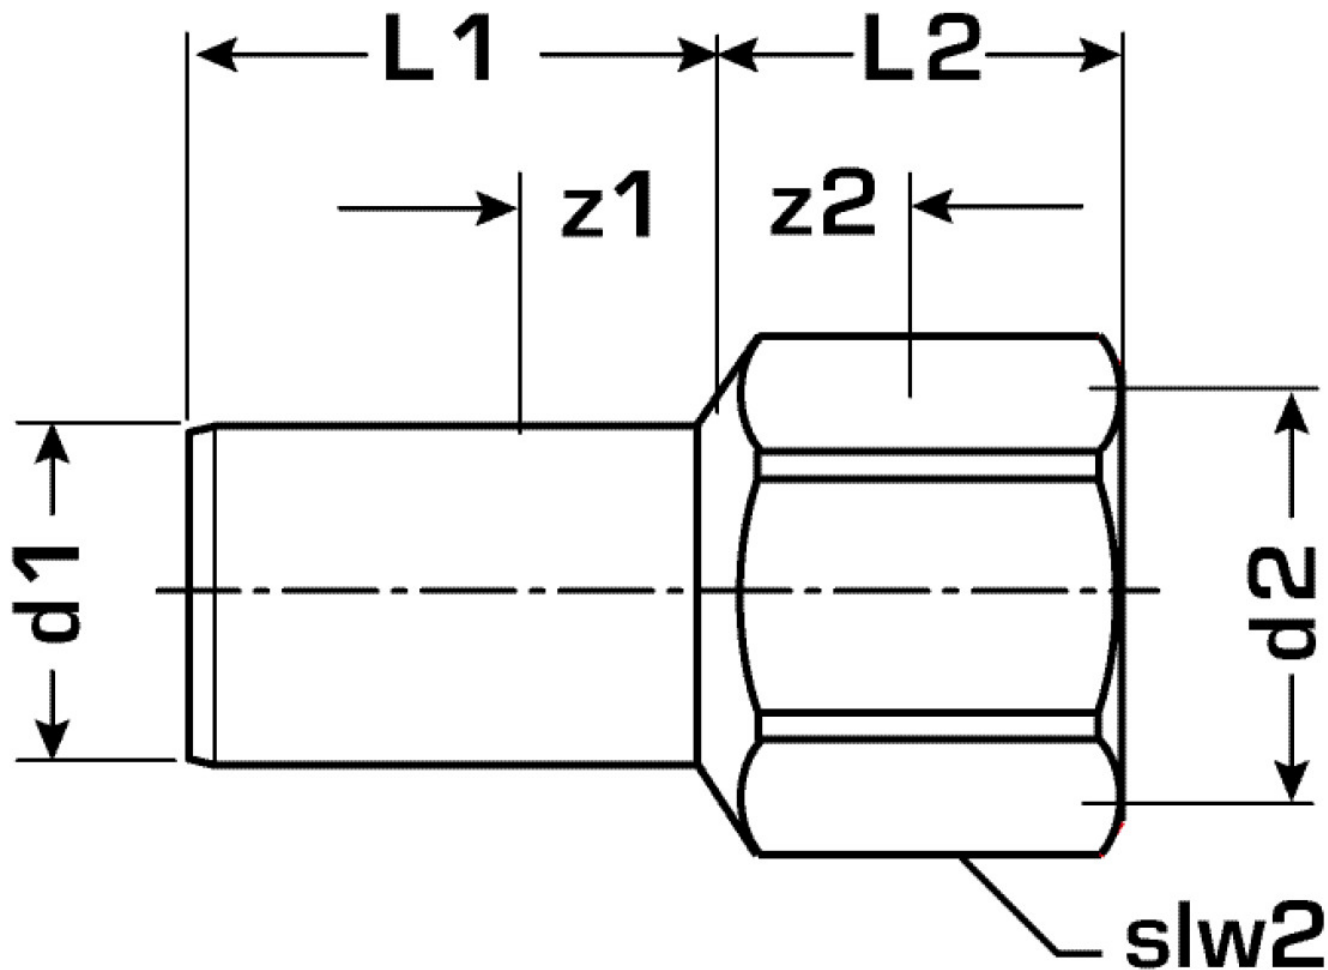

## Areas of application

Straight connector with female thread conforming to EN 10226-1 made of red brass with pipe dimension

## Article information

port 1	Zapfen/Rohrende
port 2	Innengewinde zylindrisch BSPT-Rp (ISO 7-1 / EN 10226-1)
execution	1-part
design	gerade

## Product information

VPE1	10,00 SA1
VPE2	100,00 KT1
weight	0,054 KGM
text	COPPERFIX copper press straight connector female
INTRNR	74122000
main material group	COPPERFIX
material group	KUPFER pressfittings
code	COF454

Art. No	label	d2	d1 mm	L1 mm	L2 mm	z1 mm	z2 mm	slw2 mm
52705D02	22x1/2"	1/2" (15)	22	30	17	9	2	22