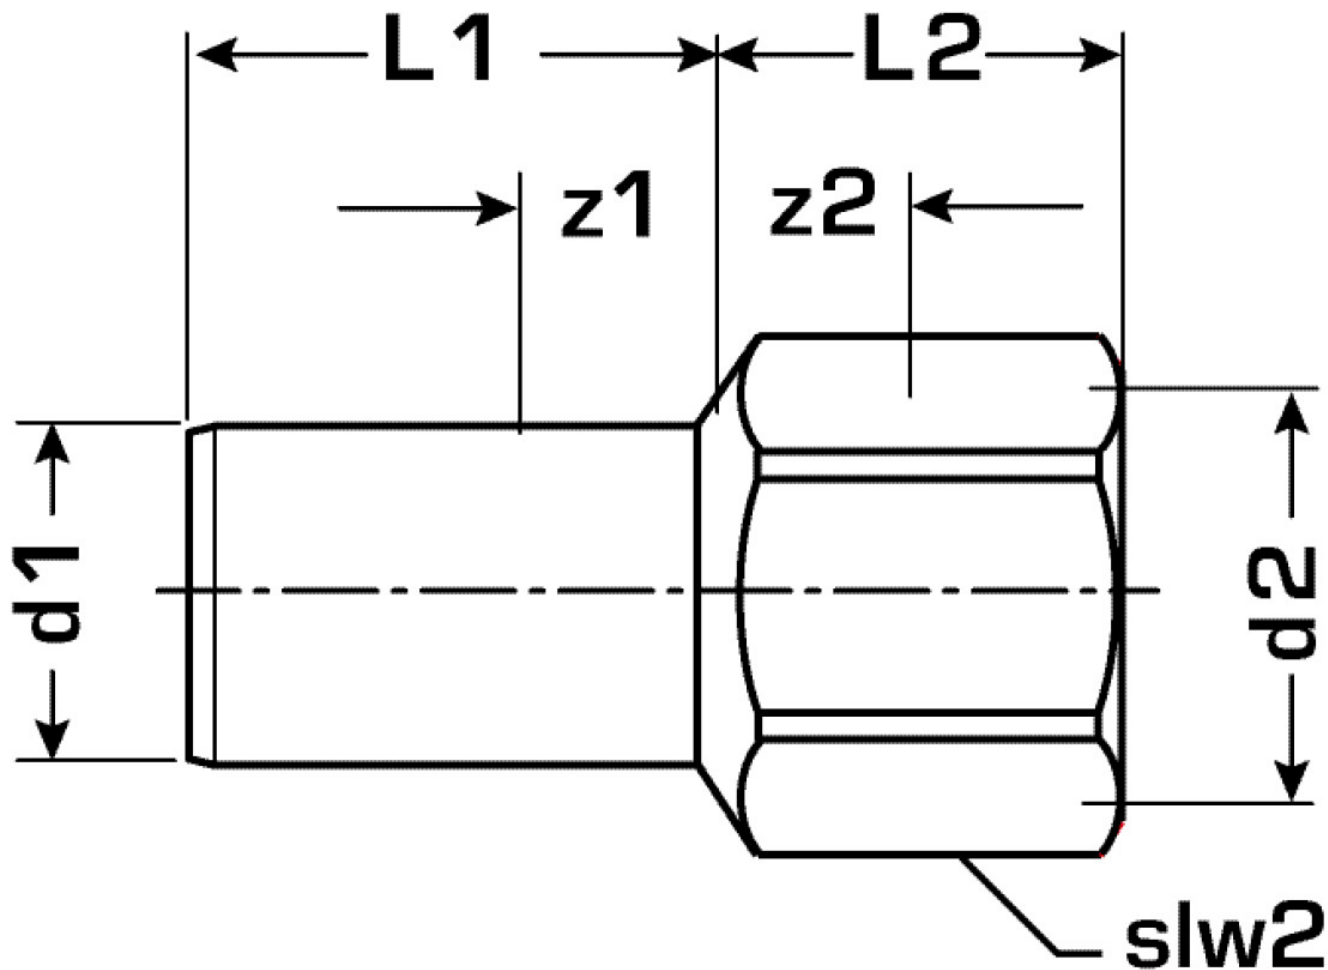

## Areas of application

Straight connector with female thread conforming to EN 10226-1 made of red brass with pipe dimension

## Article information

port 1	Zapfen/Rohrende
port 2	Innengewinde zylindrisch BSPT-Rp (ISO 7-1 / EN 10226-1)
execution	1-part
design	gerade

## Product information

VPE1	10,00 SA1
VPE2	100,00 KT1
weight	0,069 KGM
text	COPPERFIX copper press straight connector female
INTRNR	74122000
main material group	COPPERFIX
material group	KUPFER pressfittings
code	COF454

Art. No	label	d2	d1 mm	L1 mm	L2 mm	z1 mm	z2 mm	slw2 mm
52705D04	22x3/4"	3/4 Zoll (20)	22	30	19	9	3	30