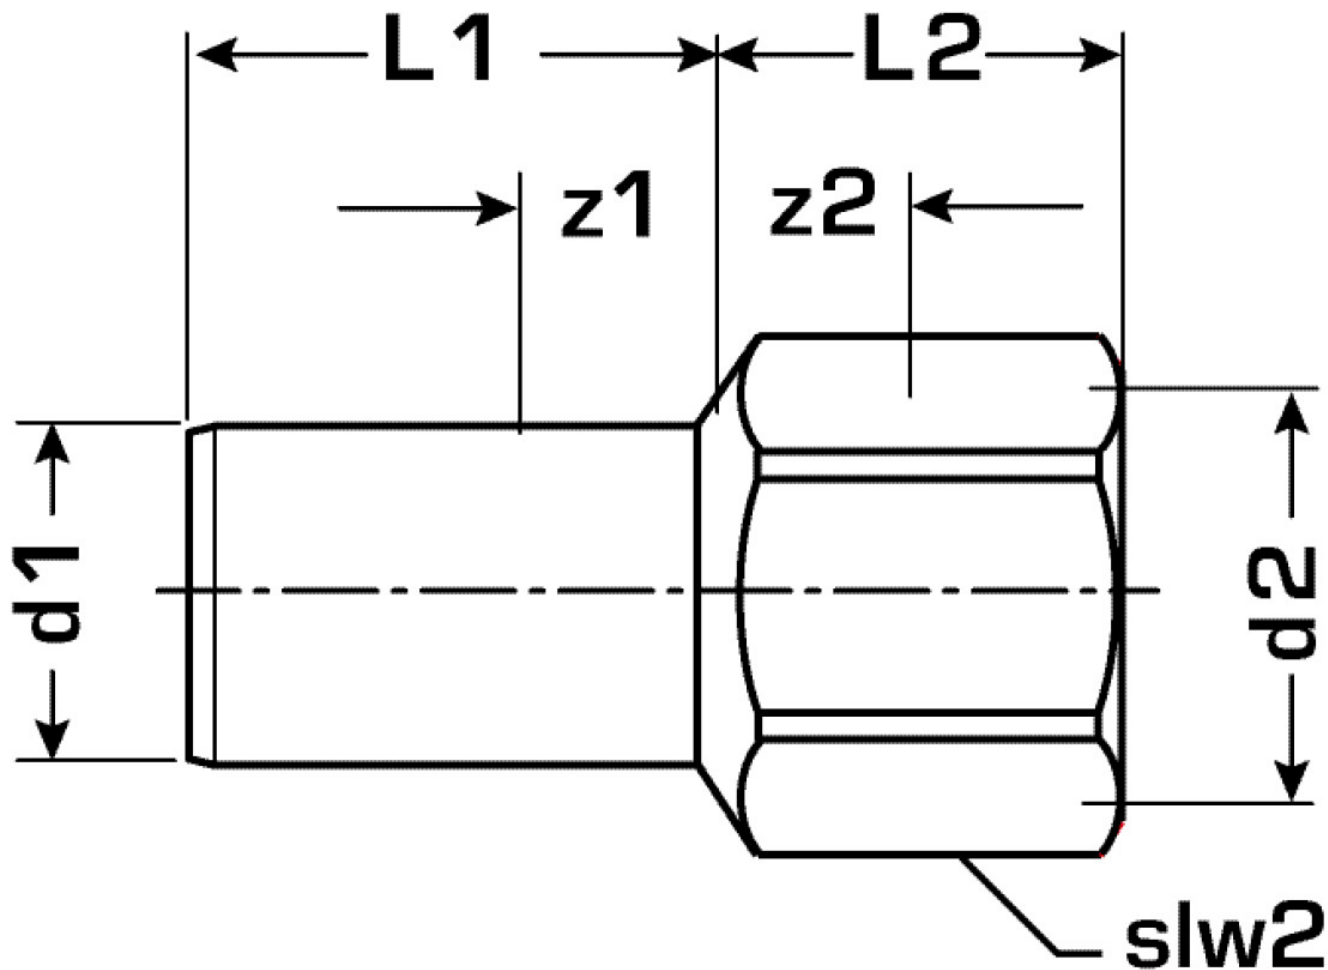

# COPPER FIX

COF454 COPPERFIX copper press straight connector female 35x1"

52705F05

## Areas of application

Straight connector with female thread conforming to EN 10226-1 made of red brass with pipe dimension

## Article information

port 1	Zapfen/Rohrende
port 2	Innengewinde zylindrisch BSPT-Rp (ISO 7-1 / EN 10226-1)
execution	1-part
design	gerade

## Product information

VPE1	5,00 SA1
VPE2	50,00 KT1
weight	0,150 KGM
text	COPPERFIX copper press straight connector female
INTRNR	74122000
main material group	COPPERFIX
material group	KUPFER pressfittings
code	COF454