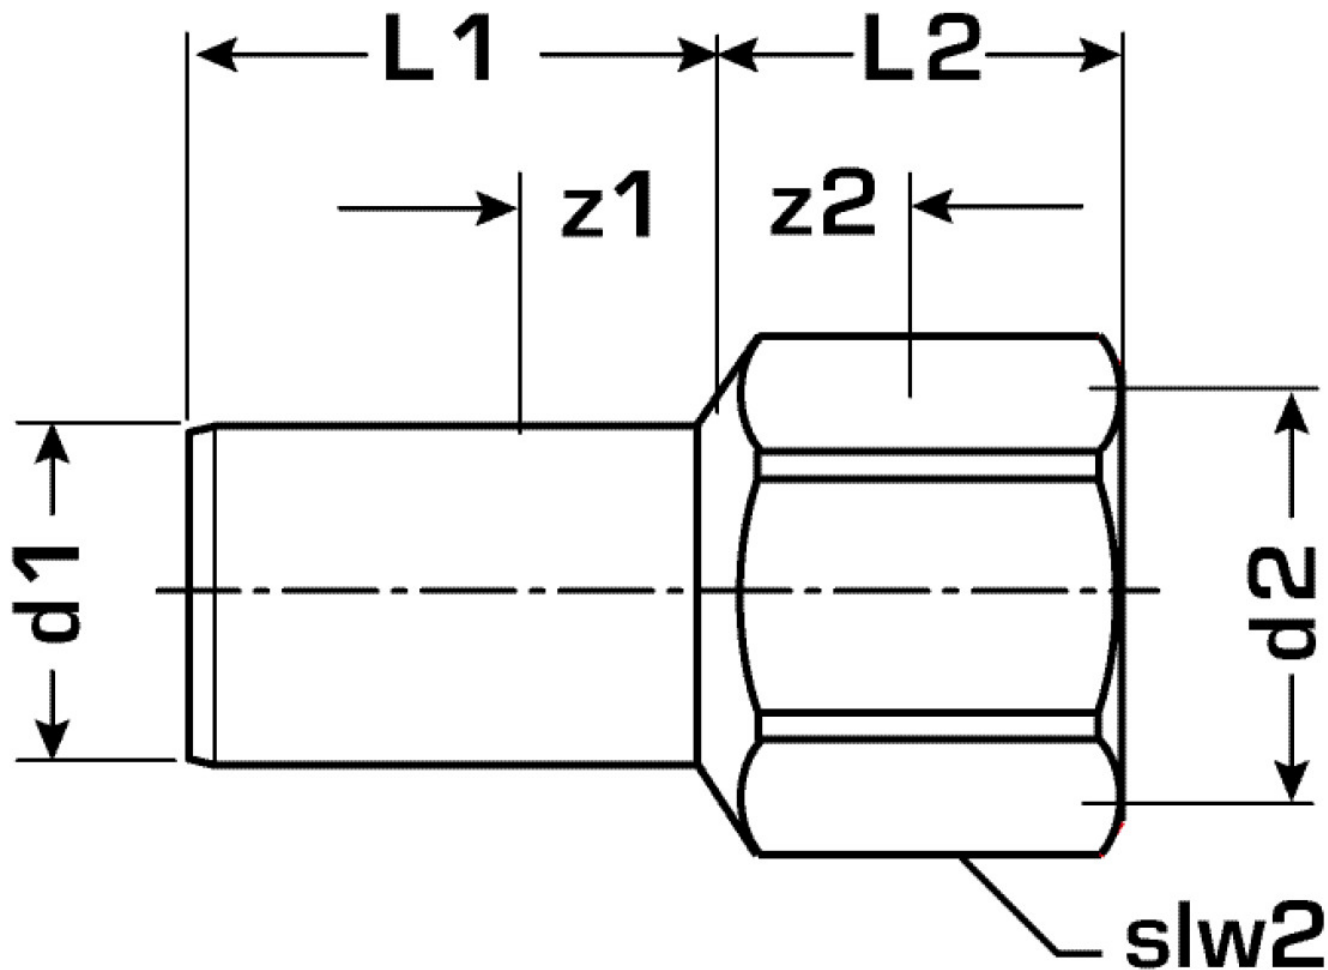

COPPER FIX

COF454 COPPERFIX copper press straight connector female 42x6/4"

52705G07

Areas of application

Straight connector with female thread conforming to EN 10226-1 made of red brass with pipe dimension

Approvals:

Specifications

Article information

port 1	Zapfen/Rohrende
port 2	Innengewinde zylindrisch BSPT-Rp (ISO 7-1 / EN 10226-1)
execution	1-part
design	gerade

Product information

VPE1	1,00 SA1
VPE2	15,00 KT1
weight	0,241 KGM
text	COPPERFIX copper press straight connector female
INTRNR	74122000
main material group	COPPERFIX
material group	KUPFER pressfittings
code	COF454

Art. No	label	d2	d1 mm	L1 mm	L2 mm	z1 mm	z2 mm	slw2 mm
52705G07	42x6/4"	1 1/2"	42	51	25	21	4	48