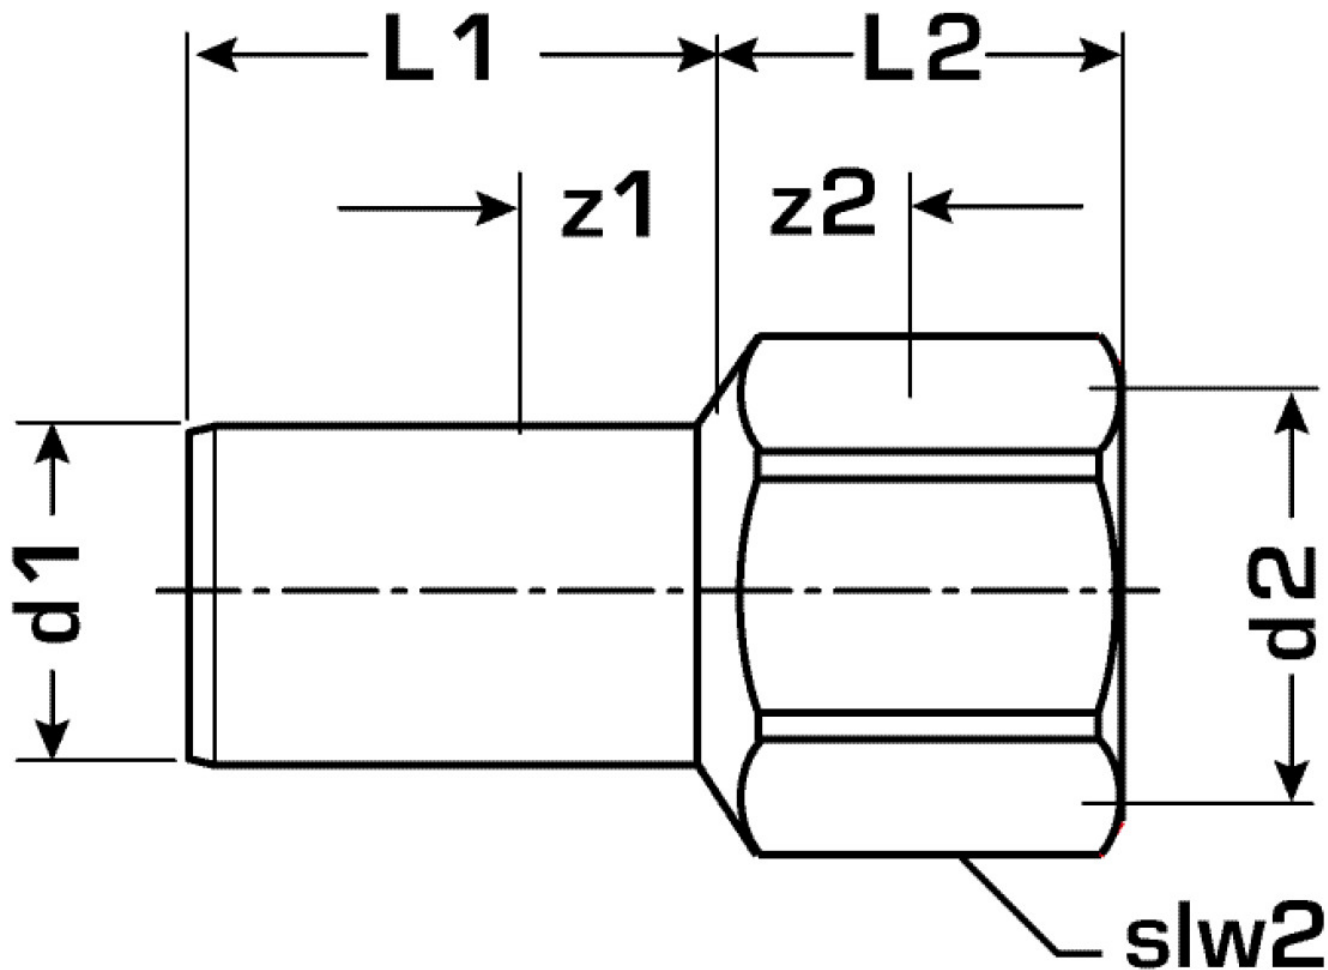

## Areas of application

Straight connector with female thread conforming to EN 10226-1 made of red brass with pipe dimension

## Article information

|           |   |
|-----------|---|
| port 1    | Zapfen/Rohrende   |
| port 2    | Innengewinde zylindrisch BSPT-Rp (ISO 7-1 / EN 10226-1) |
| execution | 1-part  |
| design    | gerade  |

## Product information

|                     |  |
|---------------------|--|
| VPE1                | 1,00 SA1   |
| VPE2                | 10,00 KT1  |
| weight              | 0,379 KGM  |
| text                | COPPERFIX copper press straight connector female |
| INTRNR              | 74122000   |
| main material group | COPPERFIX  |
| material group      | KUPFER pressfittings                             |
| code                | COF454   |

| Art. No  | label | d2 | d1 mm | L1 mm | L2 mm | z1 mm | z2 mm | slw2 mm |
|----------|-------|----|-------|-------|-------|-------|-------|---------|
| 52705H09 | 54x2" | 2" | 54    | 56    | 30    | 21    | 4     | 65      |