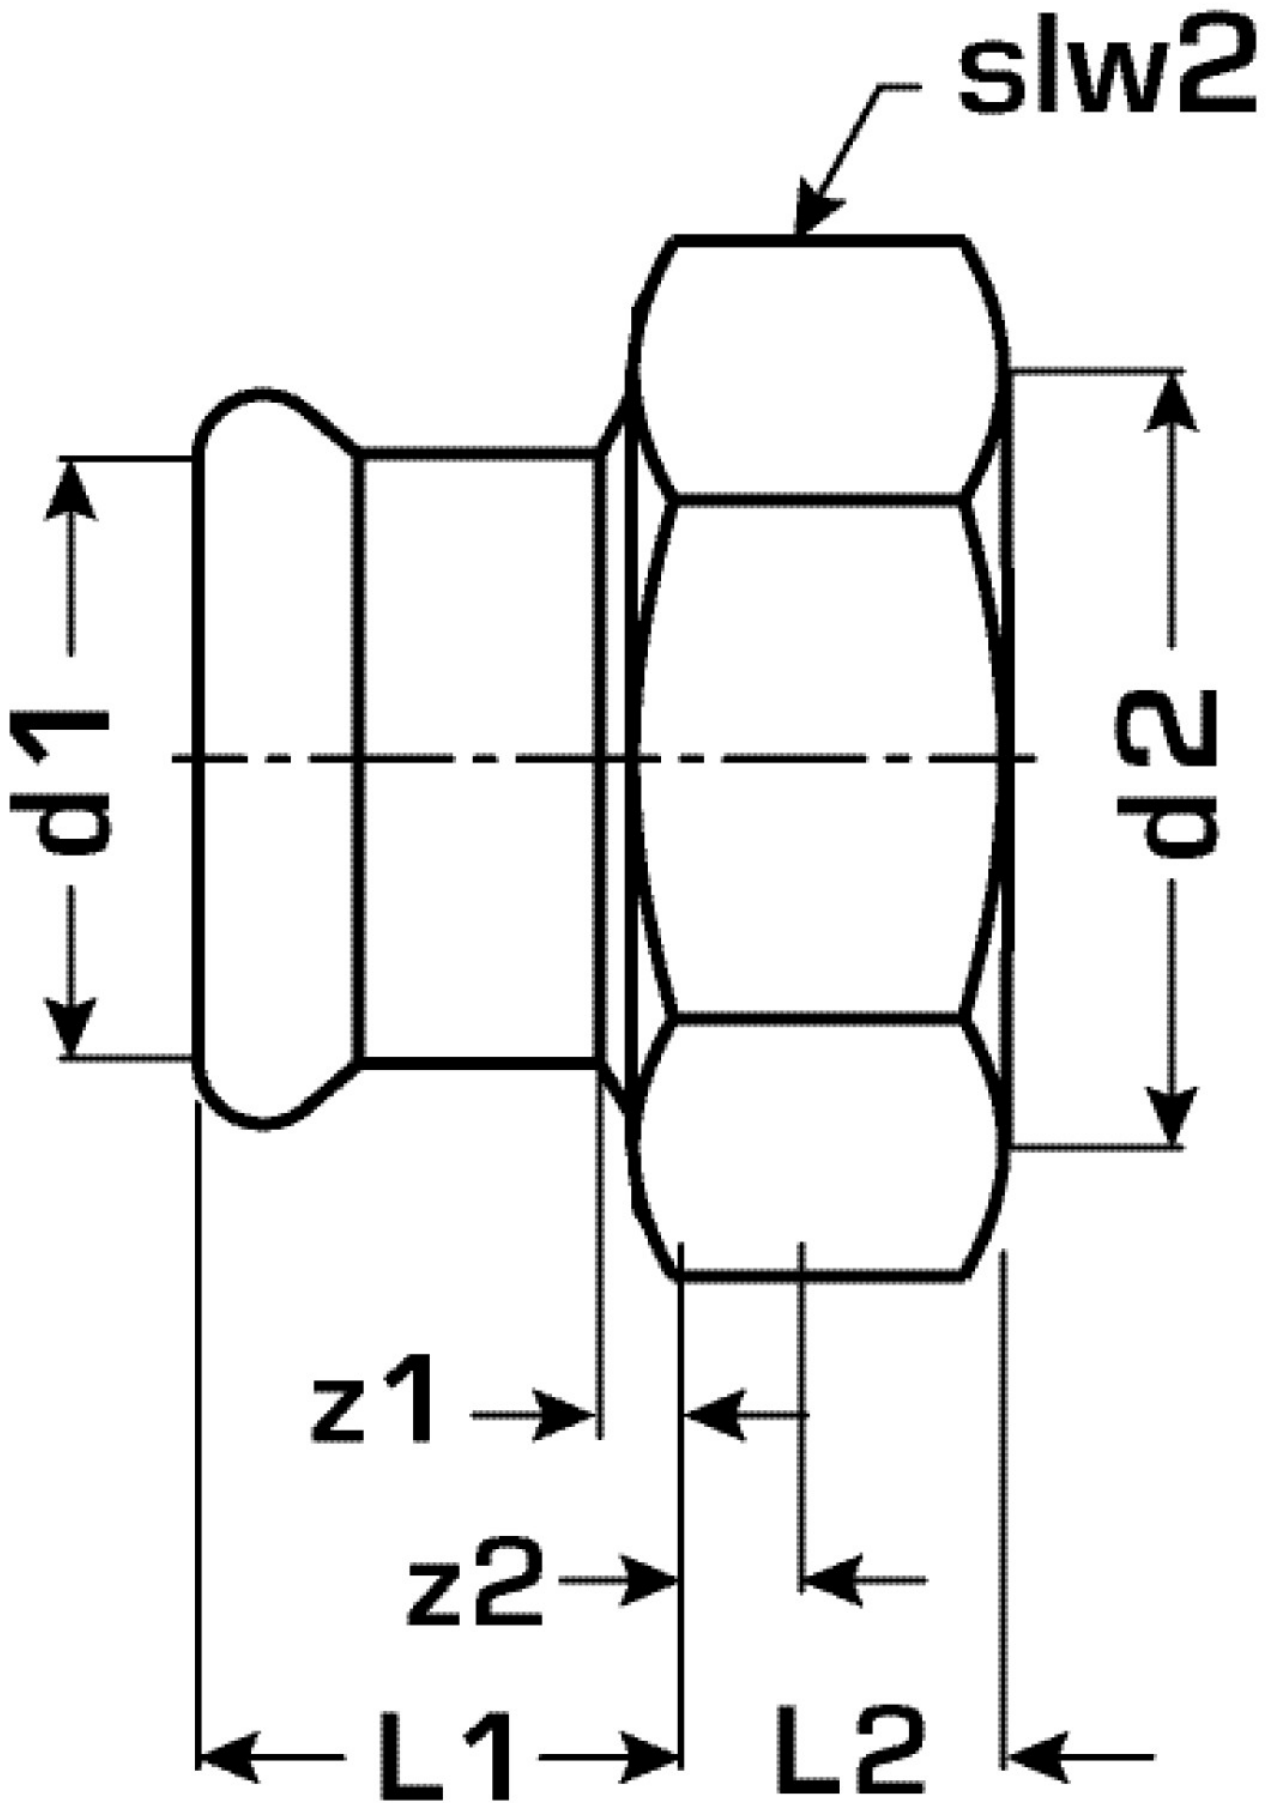

# COPPER FIX

COF455 COPPERFIX copper press-fit screw fitting with female thread 15x3/4"

52703B04

## Areas of application

Press-adapter female screw union to connect to fittings, made of red brass, incl. EPDM sealing components, "leak before pressed"

Press contour: M

## Article information

|               |                                 |
|---------------|---------------------------------|
| port 1        | Pressmuffe                      |
| port 2        | Innengewinde zylindrisch (BSPP) |
| execution     | 2-part                          |
| design        | gerade                          |
| press contour | M                               |

| Art. No  | label   | d2               | d1 mm | L1 mm | L2 mm | z1 mm | z2 mm | slw2 mm |
|----------|---------|------------------|-------|-------|-------|-------|-------|---------|
| 52703B04 | 15x3/4" | 3/4 Zoll<br>(20) | 15    | 30    | 11    | 10    | 3     | 30      |