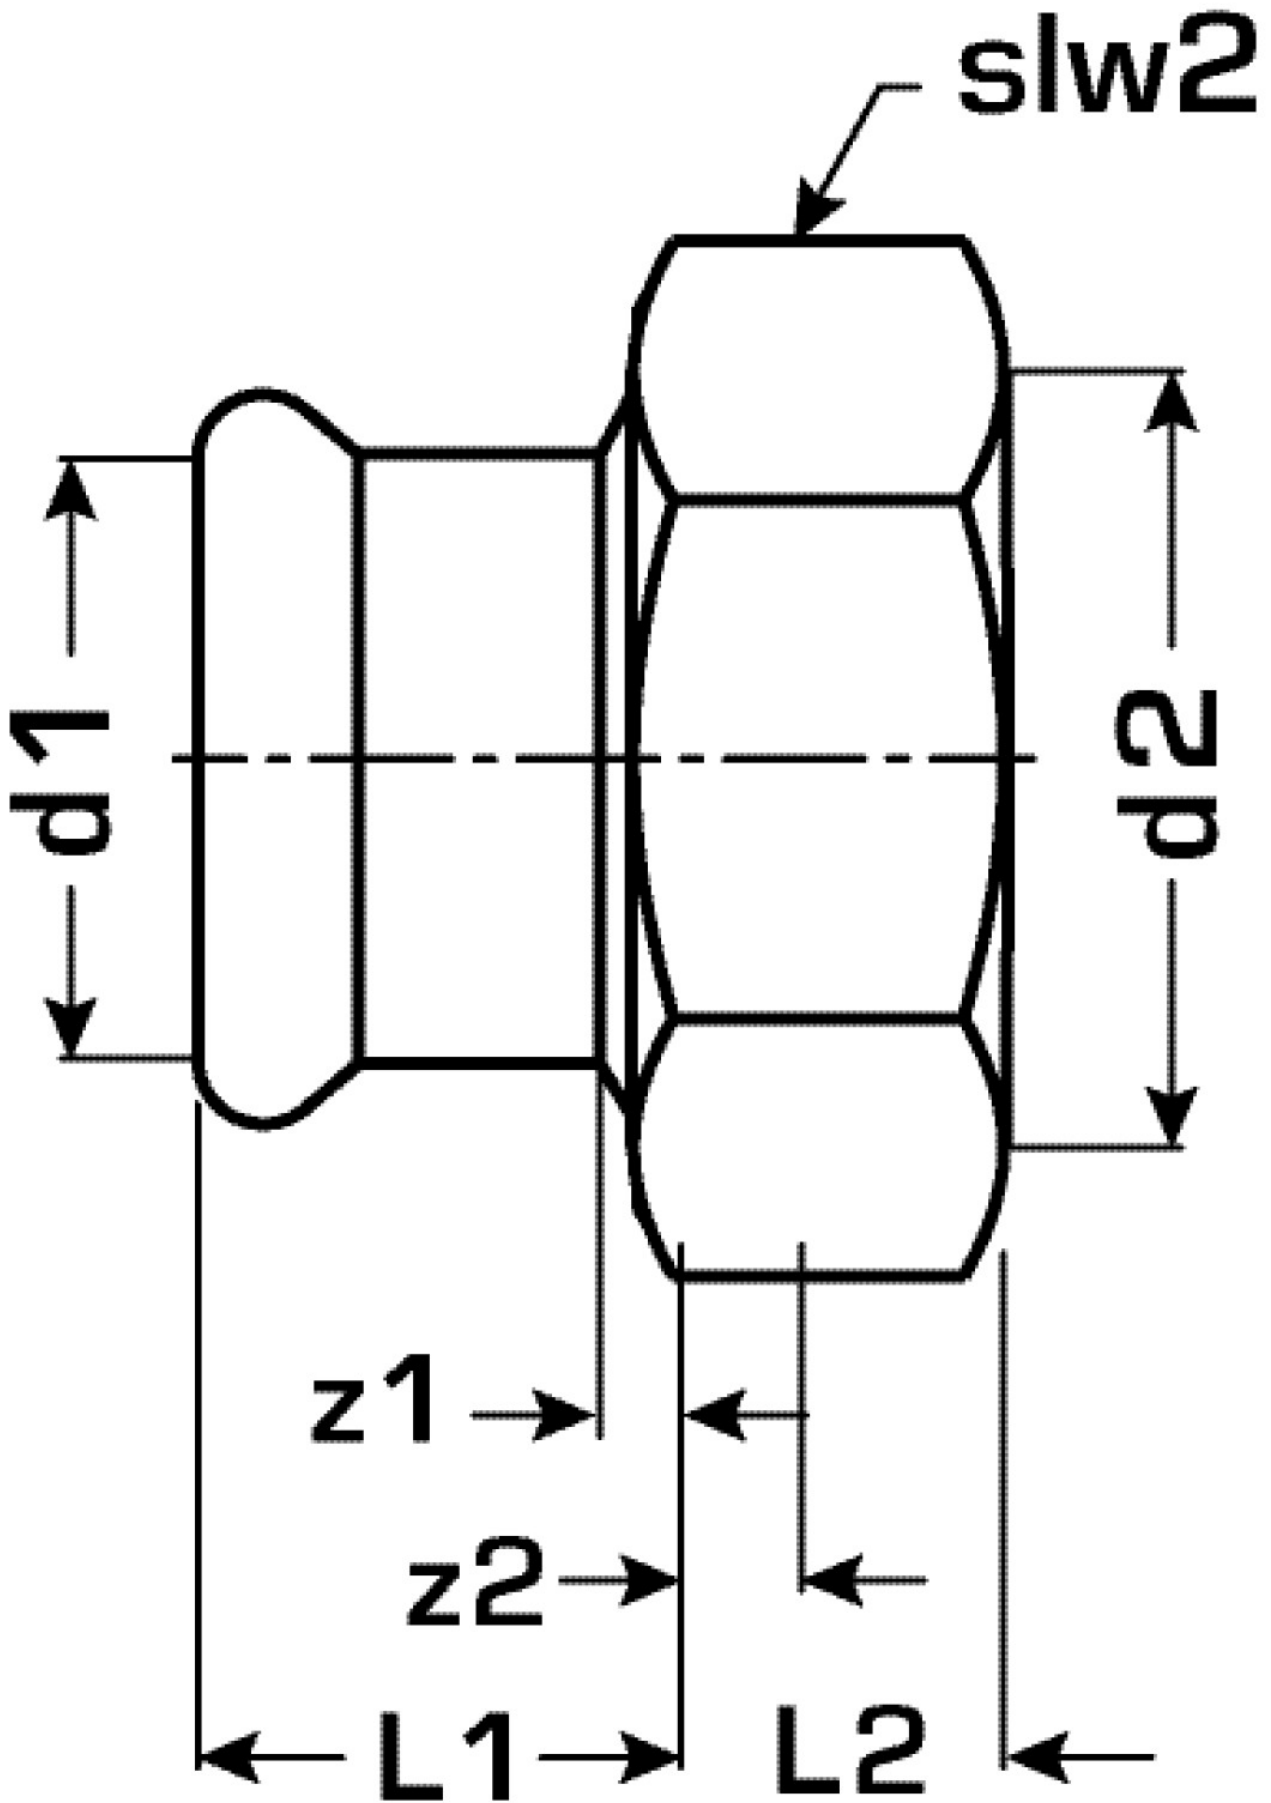

COPPER FIX

COF455 COPPERFIX copper press-fit screw fitting with female thread 18x3/4"

52703C04

Areas of application

Press-adapter female screw union to connect to fittings, made of red brass, incl. EPDM sealing components, "leak before pressed"

Press contour: M

Approvals:

Specifications

Article information

port 1	Pressmuffe
port 2	Innengewinde zylindrisch (BSPP)
execution	2-part
design	gerade
press contour	M

Product information

VPE1	5,00 SA1
VPE2	100,00 KT1
weight	0,077 KGM
text	COPPERFIX copper press-fit screw fitting with female thread
INTRNR	74122000
main material group	COPPERFIX
material group	KUPFER pressfittings
code	COF455

Art. No	label	d2	d1 mm	L1 mm	L2 mm	z1 mm	z2 mm	slw2 mm
52703C04	18x3/4"	3/4 Zoll (20)	18	28	11	8	3	30

KE KELIT GmbH

A 4020 Linz, Ignaz-Mayer-Straße 17, Austria, Europe

PHONE +43 (0) 50 779 **E-MAIL** office@kekelit.com