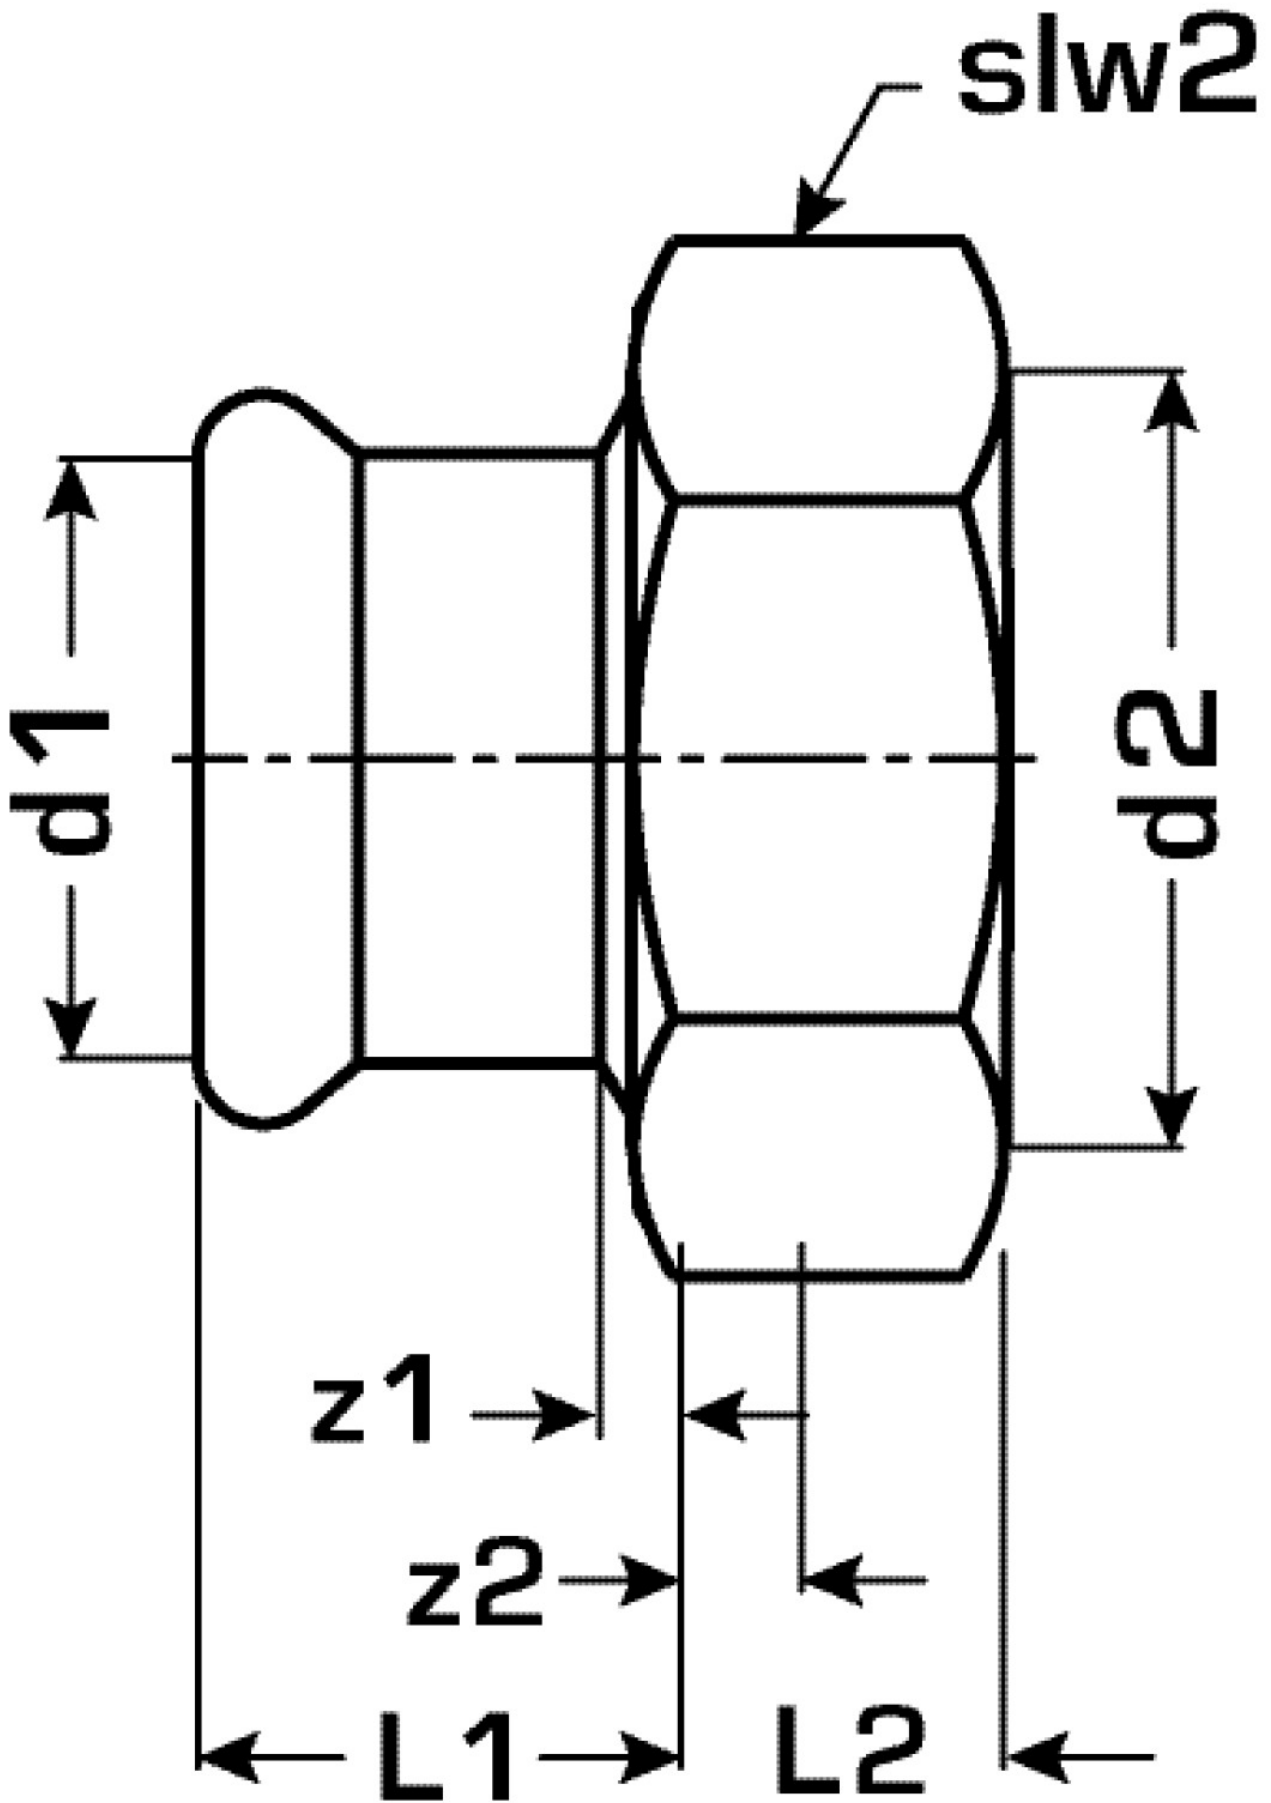

COPPER FIX

COF455 COPPERFIX copper press-fit screw fitting with female thread 22x1"

52703D05

Areas of application

Press-adapter female screw union to connect to fittings, made of red brass, incl. EPDM sealing components, "leak before pressed"

Press contour: M

Approvals:

Specifications

Article information

port 1	Pressmuffe
port 2	Innengewinde zylindrisch (BSPP)
execution	2-part
design	gerade
press contour	M

Product information

VPE1	5,00 SA1
VPE2	75,00 KT1
weight	0,105 KGM
text	COPPERFIX copper press-fit screw fitting with female thread
INTRNR	74122000
main material group	COPPERFIX
material group	KUPFER pressfittings
code	COF455

Art. No	label	d2	d1 mm	L1 mm	L2 mm	z1 mm	z2 mm	slw2 mm
52703D05	22x1"	1"	22	36	13	15	3	36

KE KELIT GmbH

A 4020 Linz, Ignaz-Mayer-Straße 17, Austria, Europe

PHONE +43 (0) 50 779 **E-MAIL** office@kekelit.com