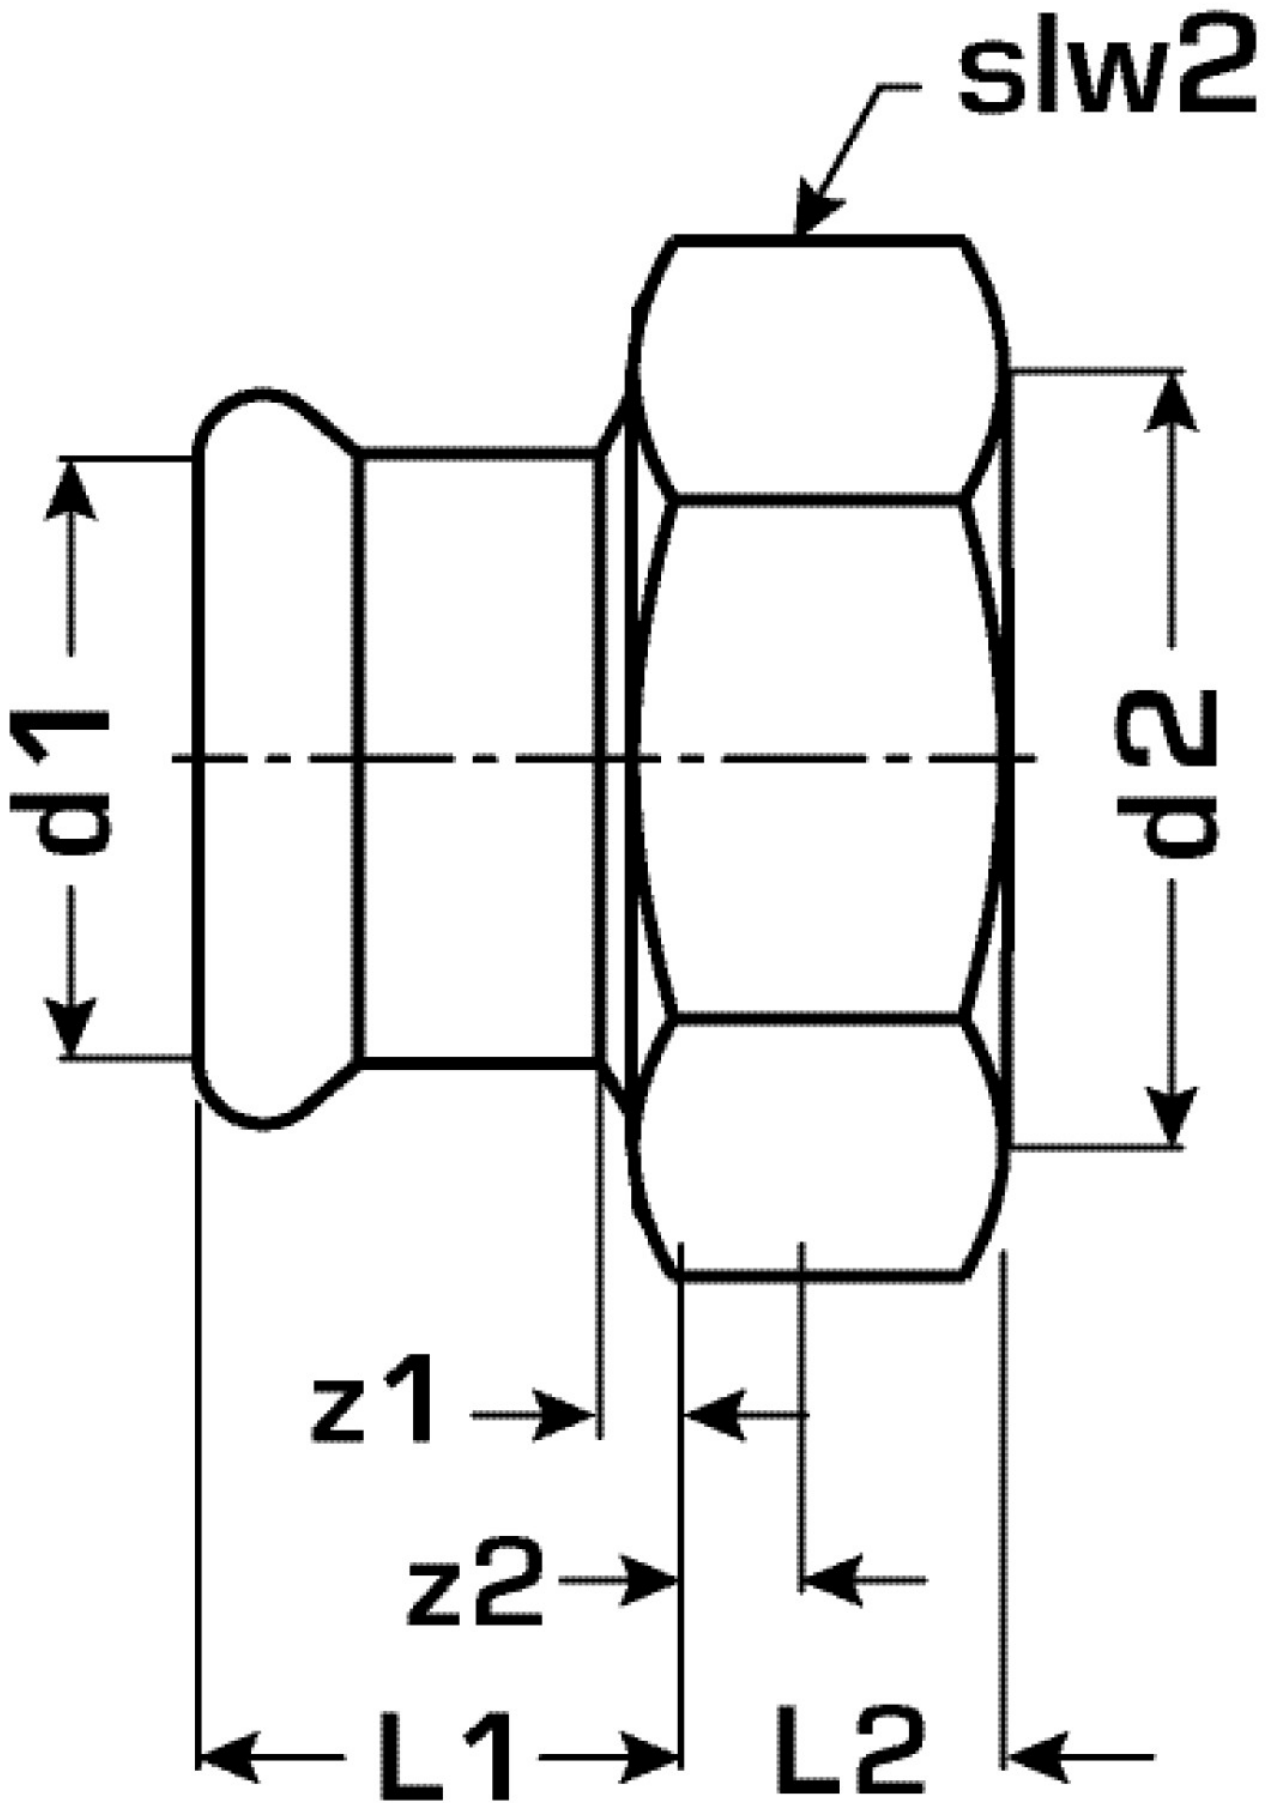

# COPPER FIX

COF455 COPPERFIX copper press-fit screw fitting with female thread 28x5/4"

52703E06

## Areas of application

Press-adapter female screw union to connect to fittings, made of red brass, incl. EPDM sealing components, "leak before pressed"

Press contour: M

## Article information

port 1	Pressmuffe
port 2	Innengewinde zylindrisch (BSPP)
execution	2-part
design	gerade
press contour	M

Art. No	label	d2	d1 mm	L1 mm	L2 mm	z1 mm	z2 mm	slw2 mm
52703E06	28x5/4"	1 1/4"	28	36	14	13	4	46

**KE KELIT GmbH**

A 4020 Linz, Ignaz-Mayer-Straße 17, Austria, Europe

**PHONE** +43 (0) 50 779 **E-MAIL** [office@kekelit.com](mailto:office@kekelit.com)