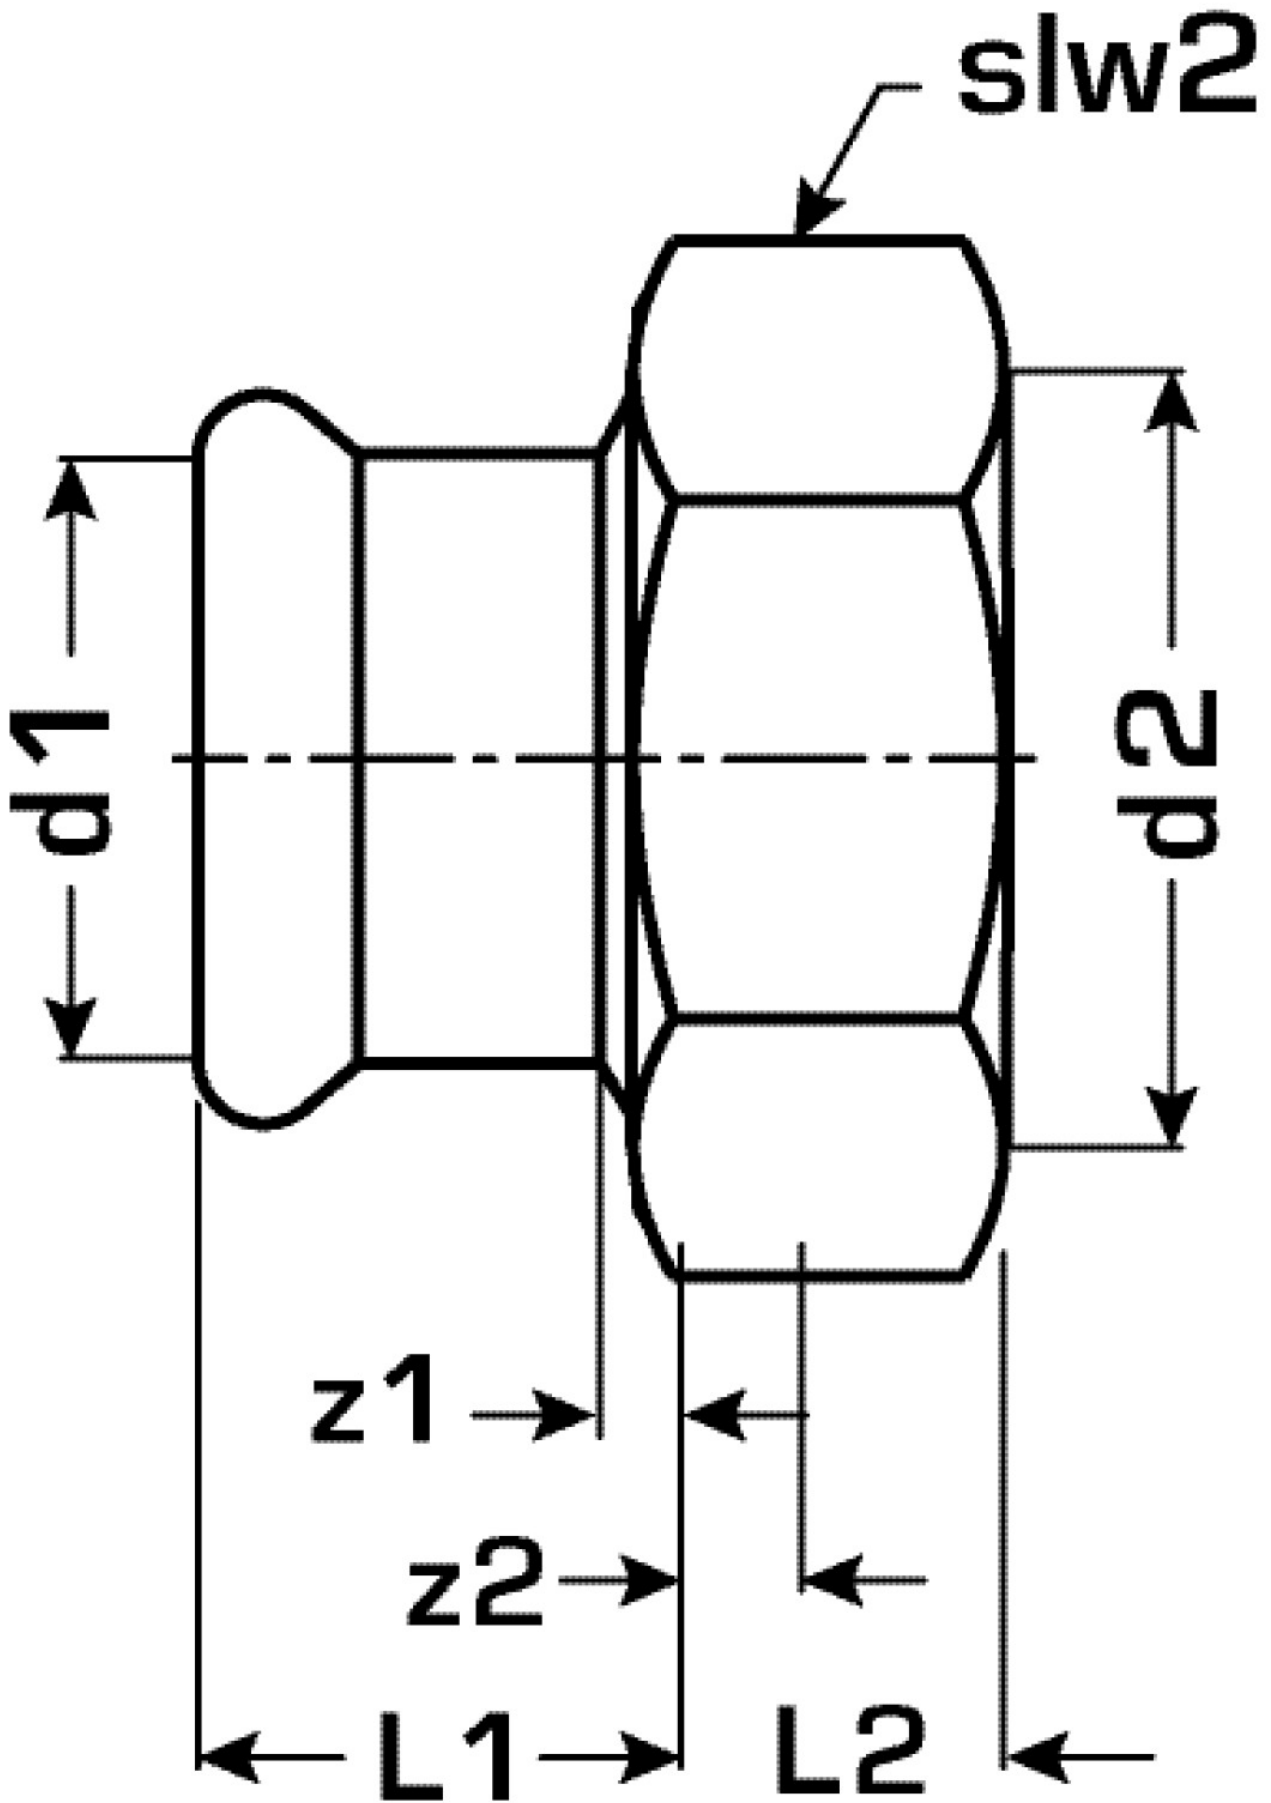

COPPER FIX

COF455 COPPERFIX copper press-fit screw fitting with female thread 35x6/4"

52703F07

Areas of application

Press-adapter female screw union to connect to fittings, made of red brass, incl. EPDM sealing components, "leak before pressed"

Press contour: M

Approvals:

Specifications

Article information

port 1	Pressmuffe
port 2	Innengewinde zylindrisch (BSPP)
execution	2-part
design	gerade
press contour	M

Product information

VPE1	5,00 SA1
VPE2	40,00 KT1
weight	0,178 KGM
text	COPPERFIX copper press-fit screw fitting with female thread
INTRNR	74122000
main material group	COPPERFIX
material group	KUPFER pressfittings
code	COF455

Art. No	label	d2	d1 mm	L1 mm	L2 mm	z1 mm	z2 mm	slw2 mm
52703F07	35x6/4"	1 1/2"	35	36	15	10	4	52

KE KELIT GmbH

A 4020 Linz, Ignaz-Mayer-Straße 17, Austria, Europe

PHONE +43 (0) 50 779 **E-MAIL** office@kekelit.com