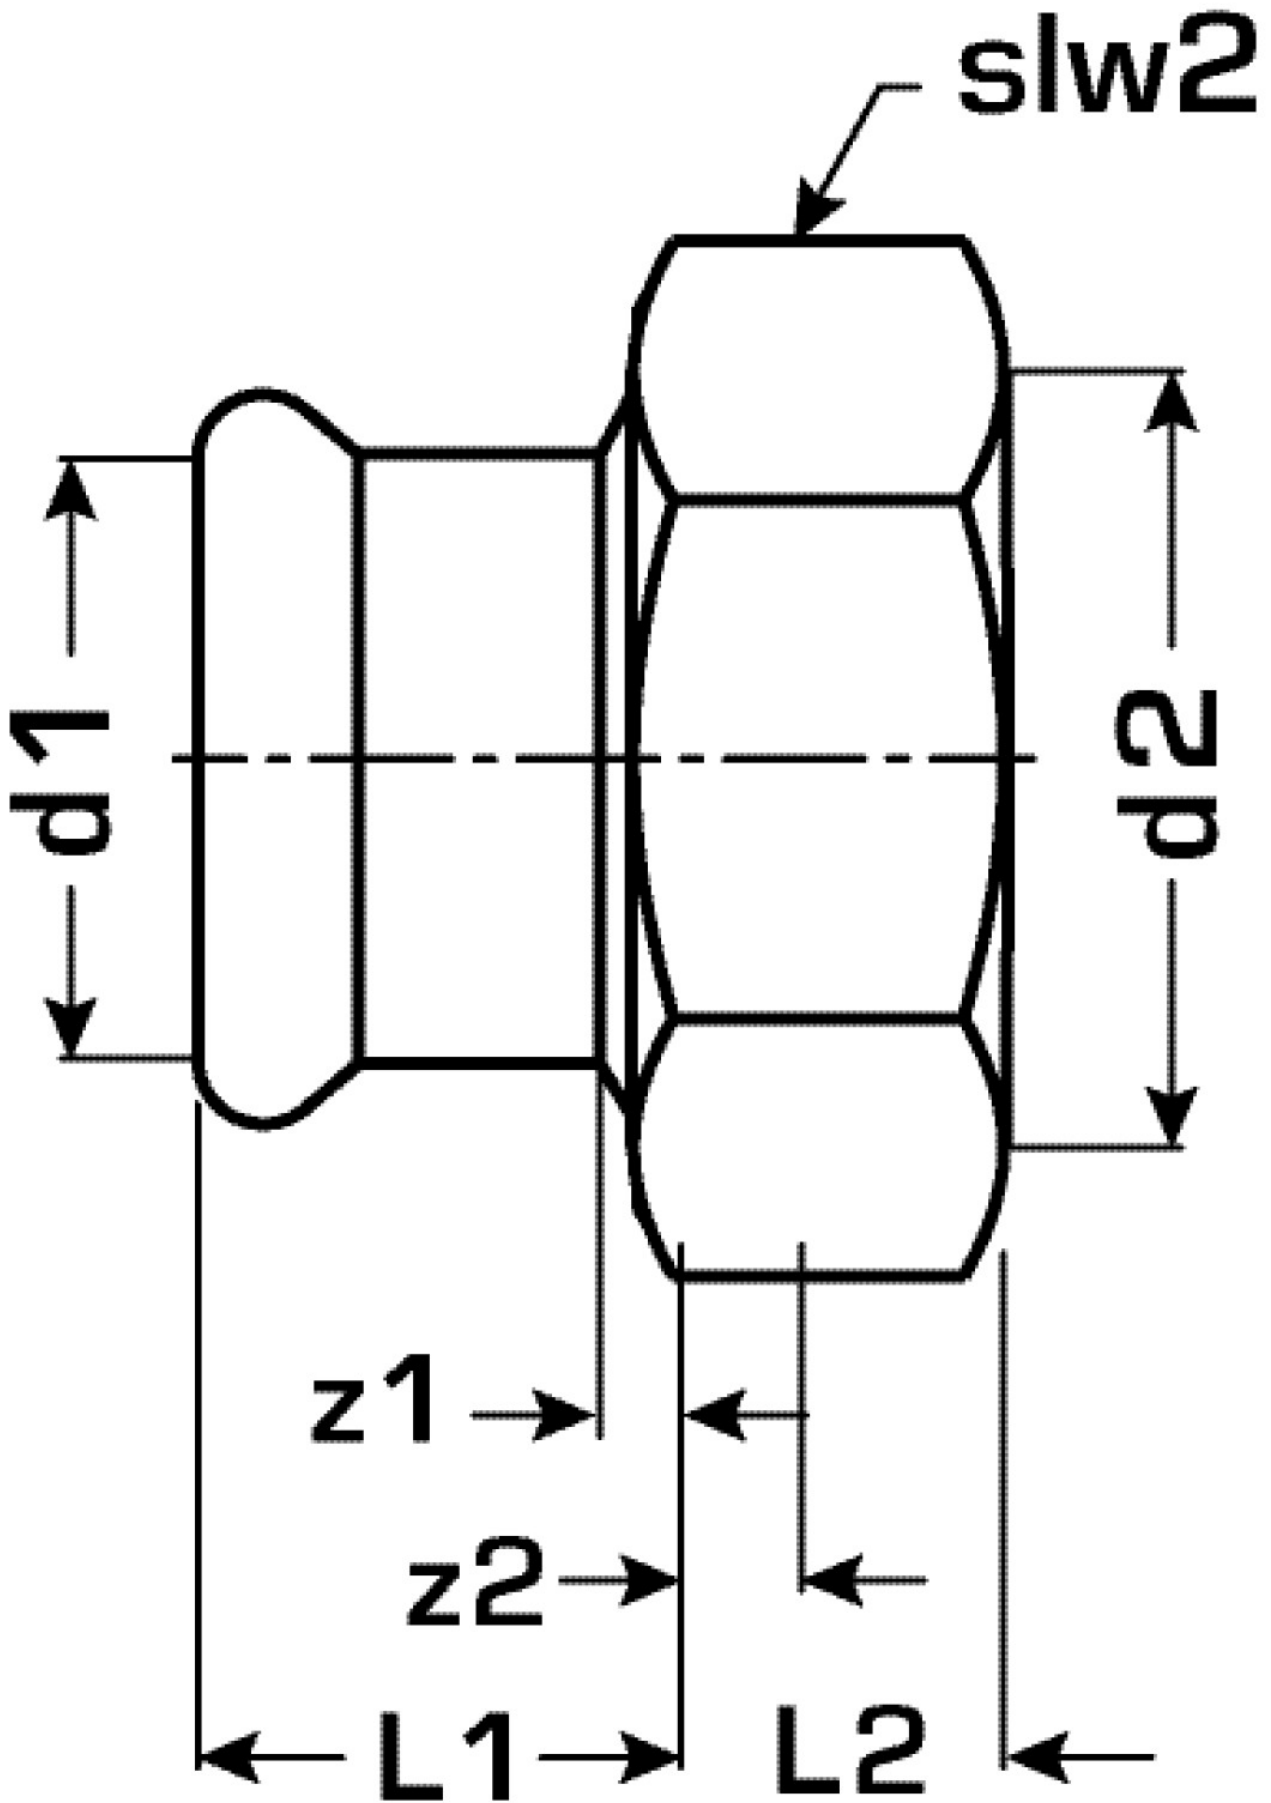

# COPPER FIX

COF455 COPPERFIX copper press-fit screw fitting with female thread 42x1 3/4"

52703G08

## Areas of application

Press-adapter female screw union to connect to fittings, made of red brass, incl. EPDM sealing components, "leak before pressed"

Press contour: M

## Article information

port 1	Pressmuffe
port 2	Innengewinde zylindrisch (BSPP)
execution	2-part
design	gerade
press contour	M

Art. No	label	d2	d1 mm	L1 mm	L2 mm	z1 mm	z2 mm	slw2 mm
52703G08	42x1 3/4"	1 3/4"	42	44	17	14	4	58

**KE KELIT GmbH**

A 4020 Linz, Ignaz-Mayer-Straße 17, Austria, Europe

**PHONE** +43 (0) 50 779 **E-MAIL** [office@kekelit.com](mailto:office@kekelit.com)