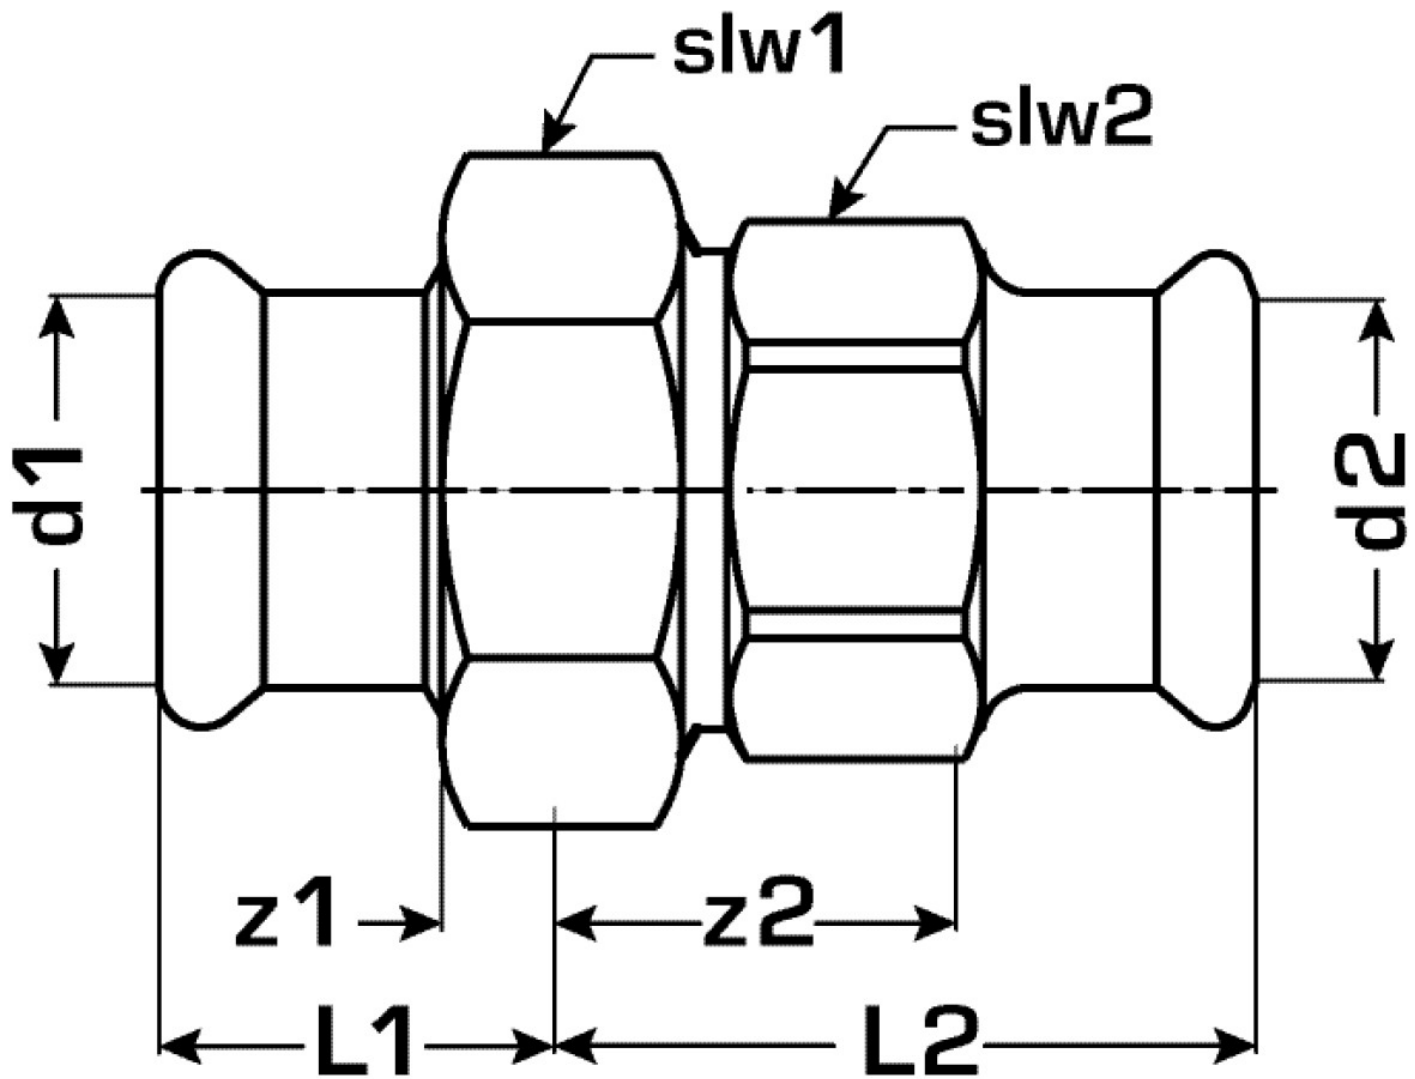

COPPER FIX

COF456 COPPERFIX copper press-fit union 54

52746HH0

Areas of application

Press-fit union made of red brass, incl. EPDM sealing elements, "leak before pressed"

Press contour: M

Approvals:

Specifications

Article information

port 1	Pressmuffe
port 2	Pressmuffe
press contour	M

Product information

VPE1	1,00 SA1
VPE2	5,00 KT1
weight	0,675 KGM
text	COPPERFIX copper press-fit union
INTRNR	74122000
main material group	COPPERFIX
material group	KUPFER pressfittings
code	COF456

Art. No	label	d1 mm	d2 mm	L1 mm	L2 mm	z1 mm	z2 mm	slw1 mm	slw2 mm
52746HH0	54	54	54	48	51	13	16	79	70