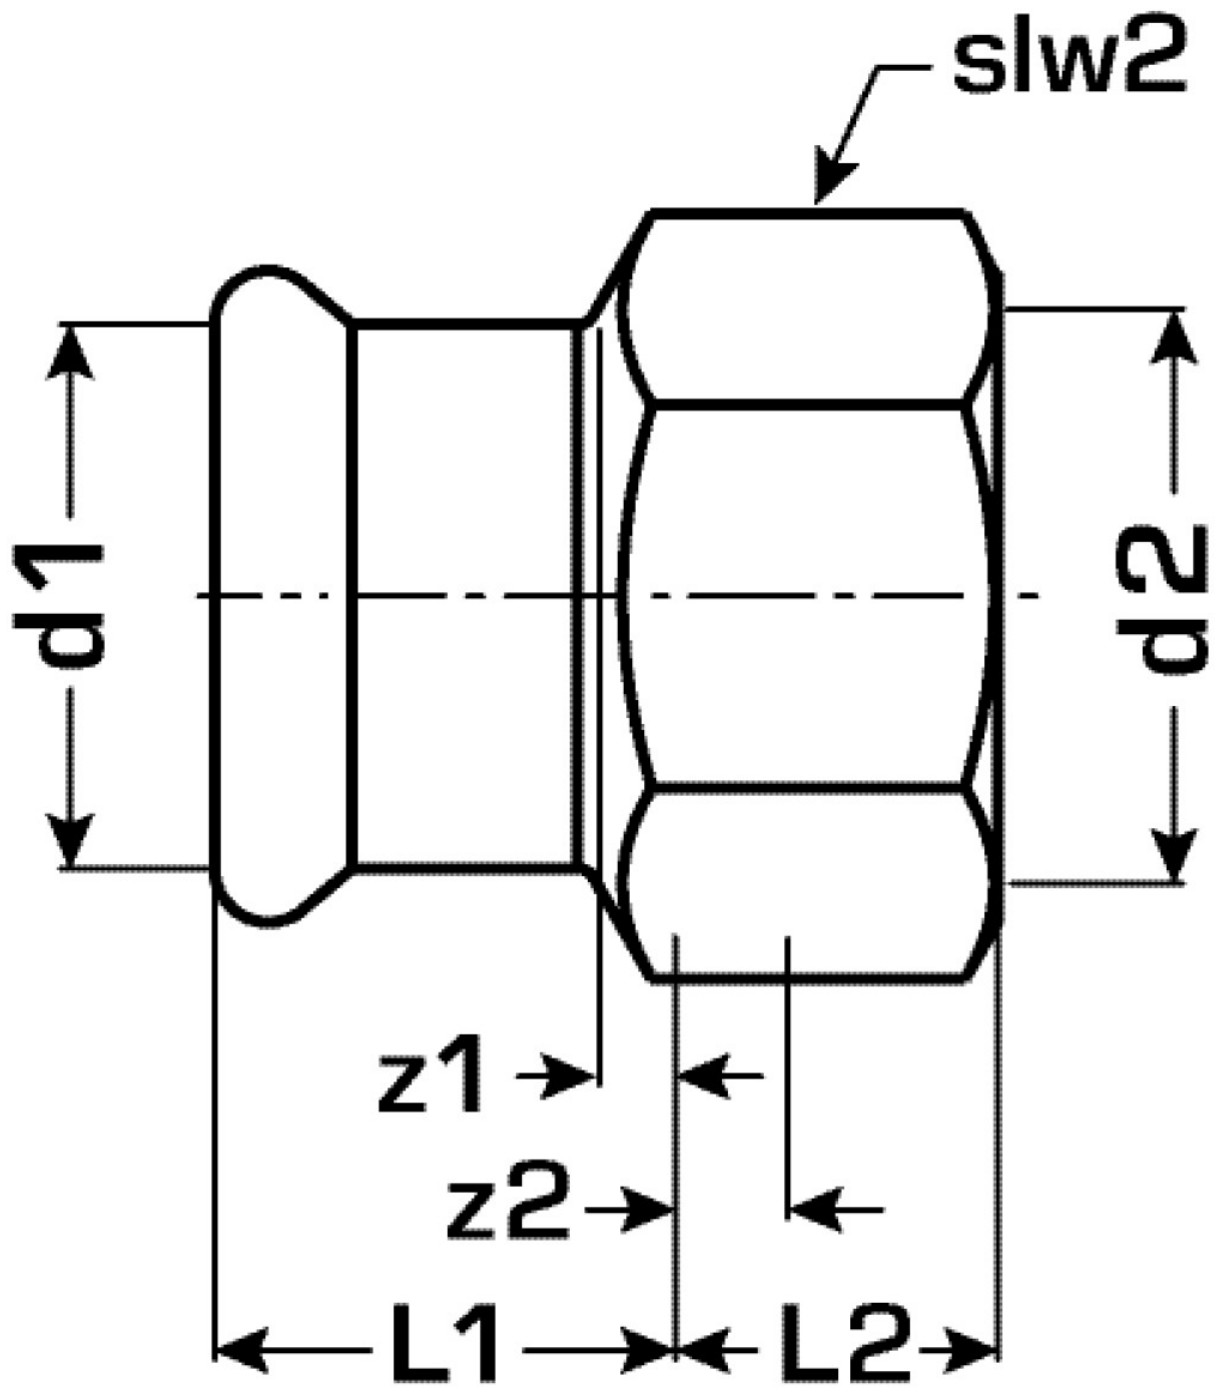

# COPPER FIX

COF457 COPPERFIX copper press-adapter  
female 12x1/2"

52706A02

## Areas of application

Press-adapter with female thread conforming to EN 10226-1 made of red brass, incl. EPDM sealing elements, "leak before pressed"

Press contour: M

## Article information

port 1	Pressmuffe
port 2	Innengewinde zylindrisch BSPT-Rp (ISO 7-1 / EN 10226-1)
design	gerade
press contour	M

Art. No	label	d2	d1 mm	L1 mm	L2 mm	z2 mm	slw2 mm
52706A02	12x1/2"	1/2" (15)	12	18	17	8	22