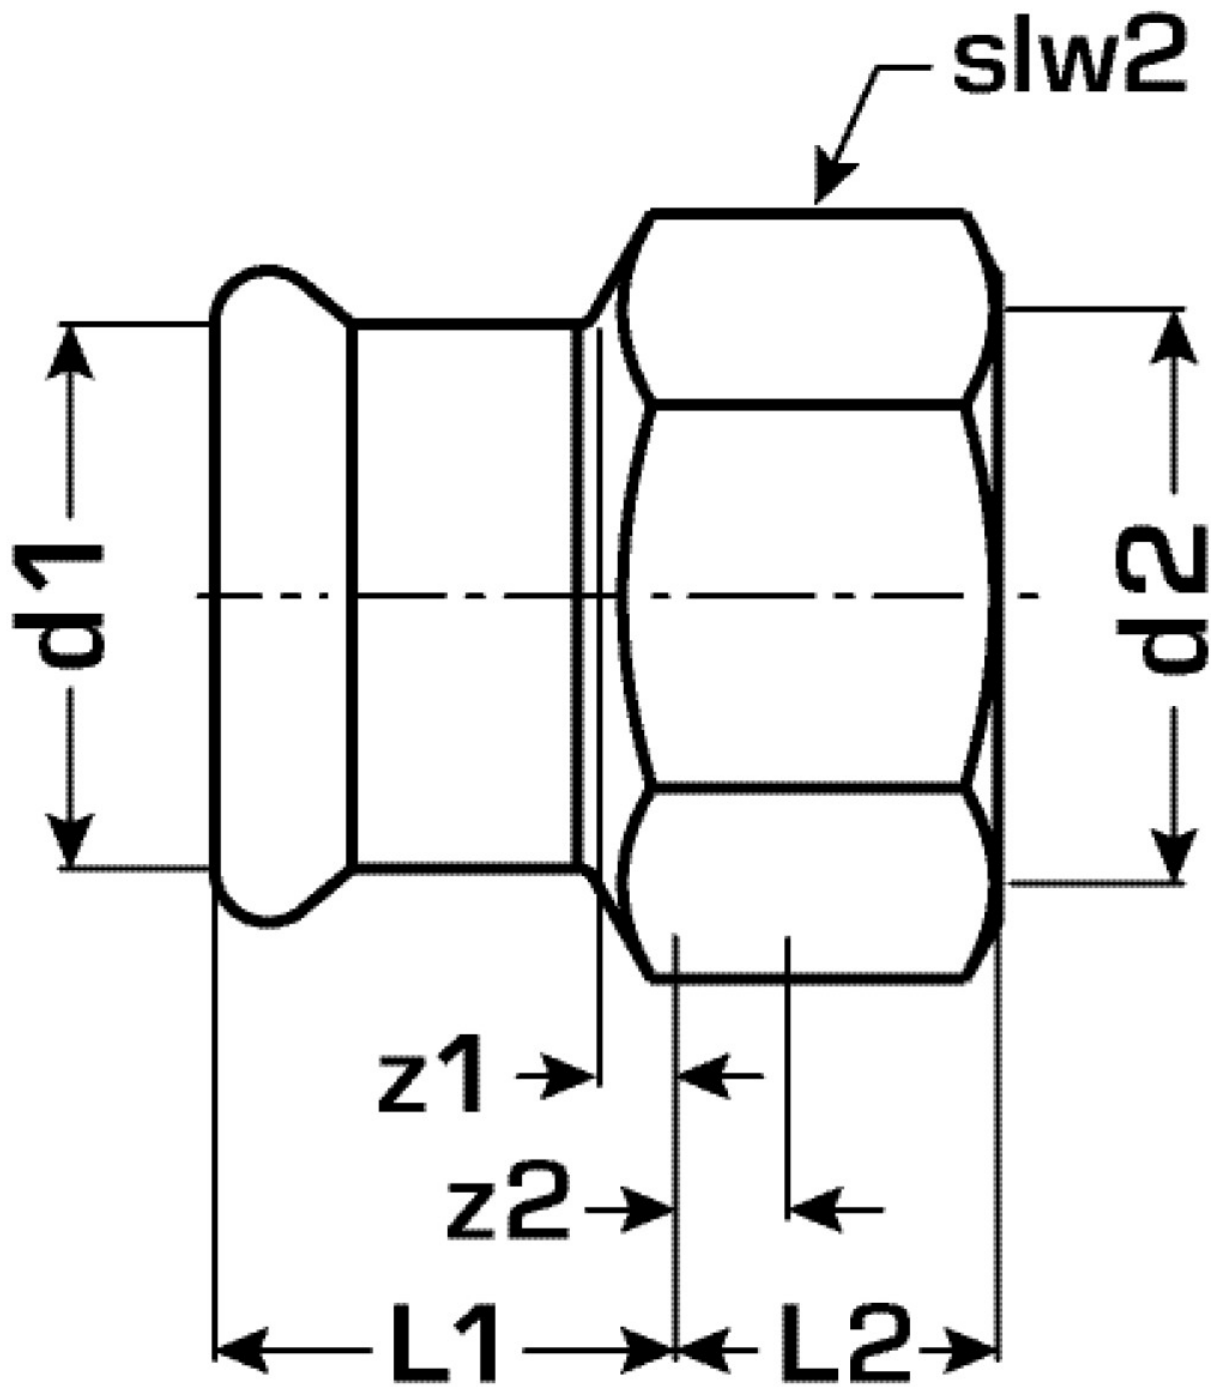

COPPER FIX

COF457 COPPERFIX copper press-adapter
female 15x1/2"

52706B02

Areas of application

Press-adapter with female thread conforming to EN 10226-1 made of red brass, incl. EPDM sealing elements, "leak before pressed"

port 1	Pressmuffe
port 2	Innengewinde zylindrisch BSPT-Rp (ISO 7-1 / EN 10226-1)
design	gerade
press contour	M

Product information

VPE1	10,00 SA1
VPE2	150,00 KT1
weight	0,046 KGM
text	COPPERFIX copper press-adapter female
INTRNR	74122000
main material group	COPPERFIX
material group	KUPFER pressfittings
code	COF457

Art. No	label	d2	d1 mm	L1 mm	L2 mm	z1 mm	z2 mm	slw2 mm
52706B02	15x1/2"	1/2" (15)	15	20	18	3	8	25