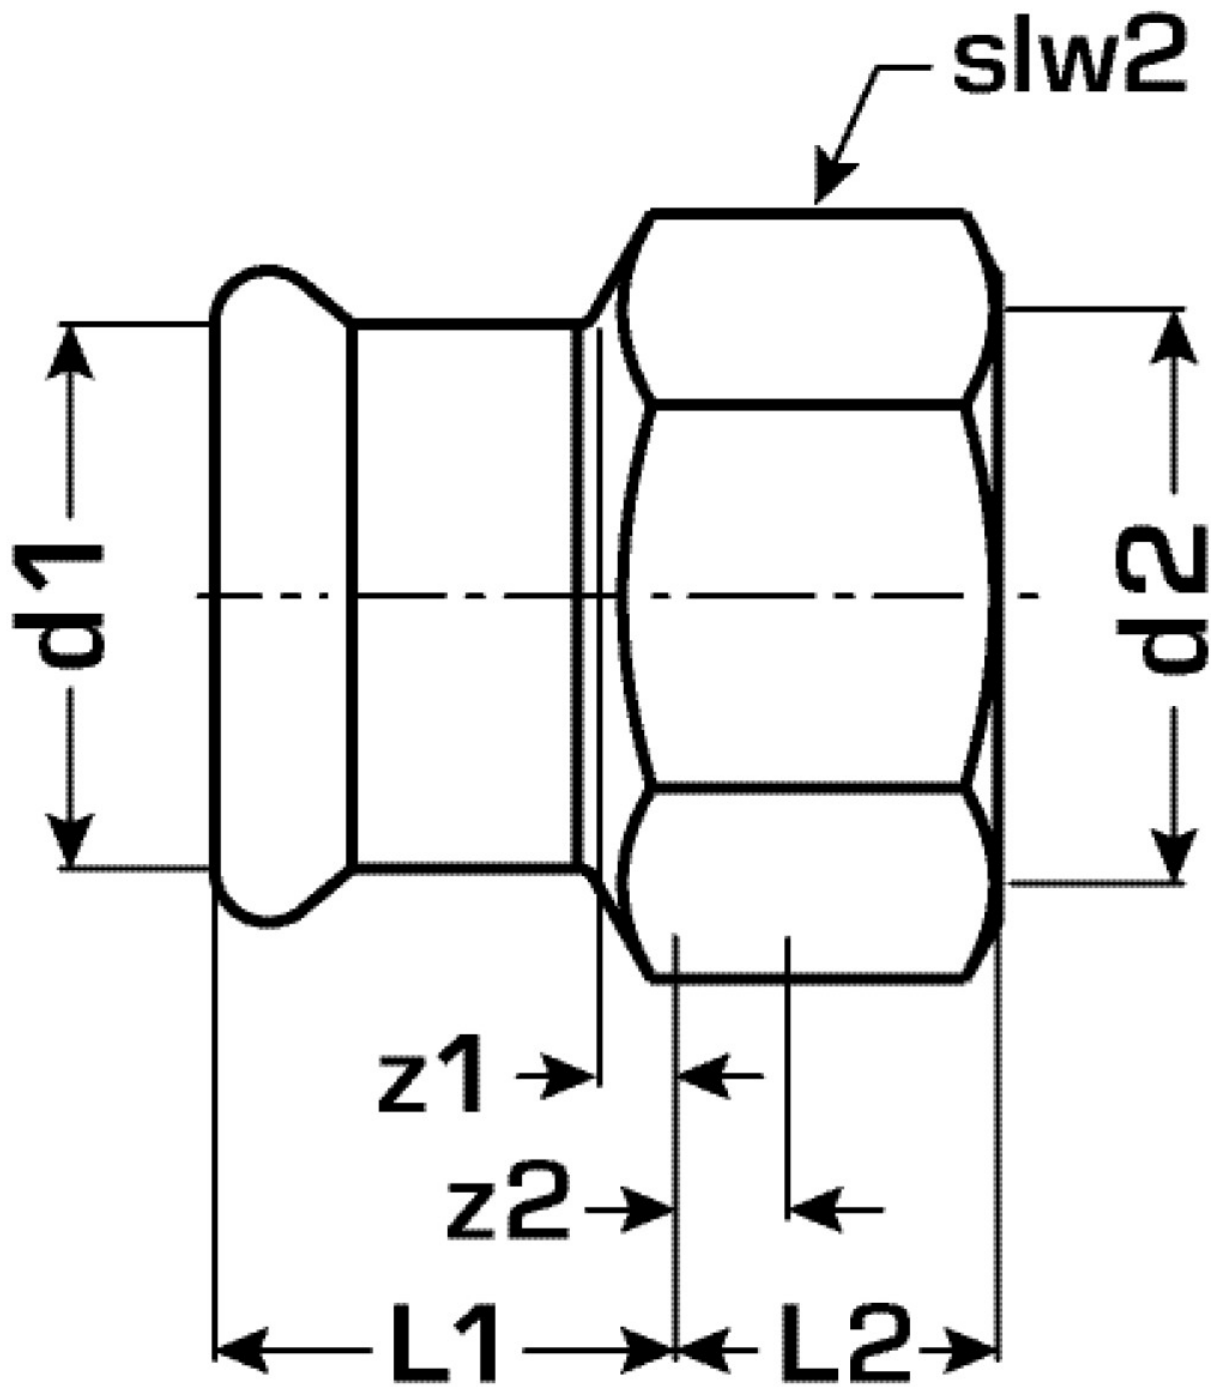

COPPER FIX

COF457 COPPERFIX copper press-adapter
female 15x3/4"

52706B04

Areas of application

Press-adapter with female thread conforming to EN 10226-1 made of red brass, incl. EPDM sealing elements, "leak before pressed"

Press contour: M

Approvals:

Specifications

Article information

port 1	Pressmuffe
port 2	Innengewinde zylindrisch BSPT-Rp (ISO 7-1 / EN 10226-1)
design	gerade
press contour	M

Product information

VPE1	5,00 SA1
VPE2	100,00 KT1
weight	0,062 KGM
text	COPPERFIX copper press-adapter female
INTRNR	74122000
main material group	COPPERFIX
material group	KUPFER pressfittings
code	COF457

Art. No	label	d2	d1 mm	L1 mm	L2 mm	z1 mm	z2 mm	slw2 mm
52706B04	15x3/4"	3/4 Zoll (20)	15	21	19	5	8	30