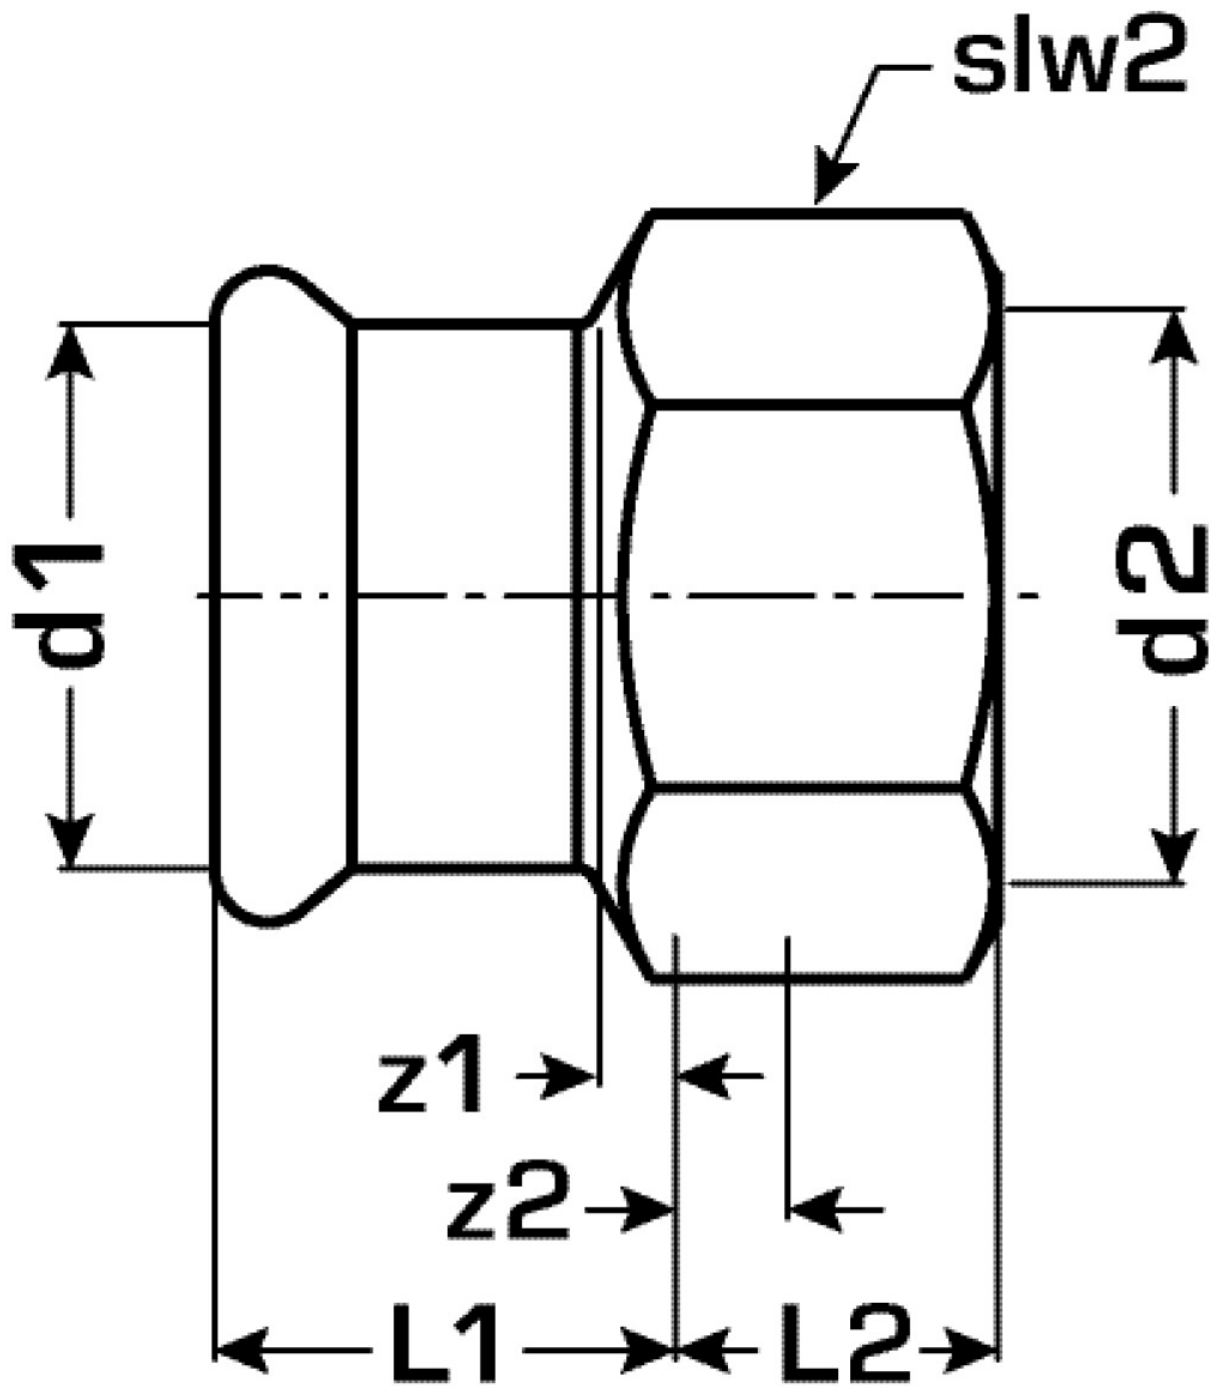

COPPER FIX

COF457 COPPERFIX copper press-adapter
female 18x3/4"

52706C04

Areas of application

Press-adapter with female thread conforming to EN 10226-1 made of red brass, incl. EPDM sealing elements, "leak before pressed"

port 1	Pressmuffe
port 2	Innengewinde zylindrisch BSPT-Rp (ISO 7-1 / EN 10226-1)
design	gerade
press contour	M

Product information

VPE1	5,00 SA1
VPE2	100,00 KT1
weight	0,064 KGM
text	COPPERFIX copper press-adapter female
INTRNR	74122000
main material group	COPPERFIX
material group	KUPFER pressfittings
code	COF457

Art. No	label	d2	d1 mm	L1 mm	L2 mm	z1 mm	z2 mm	slw2 mm
52706C04	18x3/4"	3/4 Zoll (20)	18	20	19	2	9	30