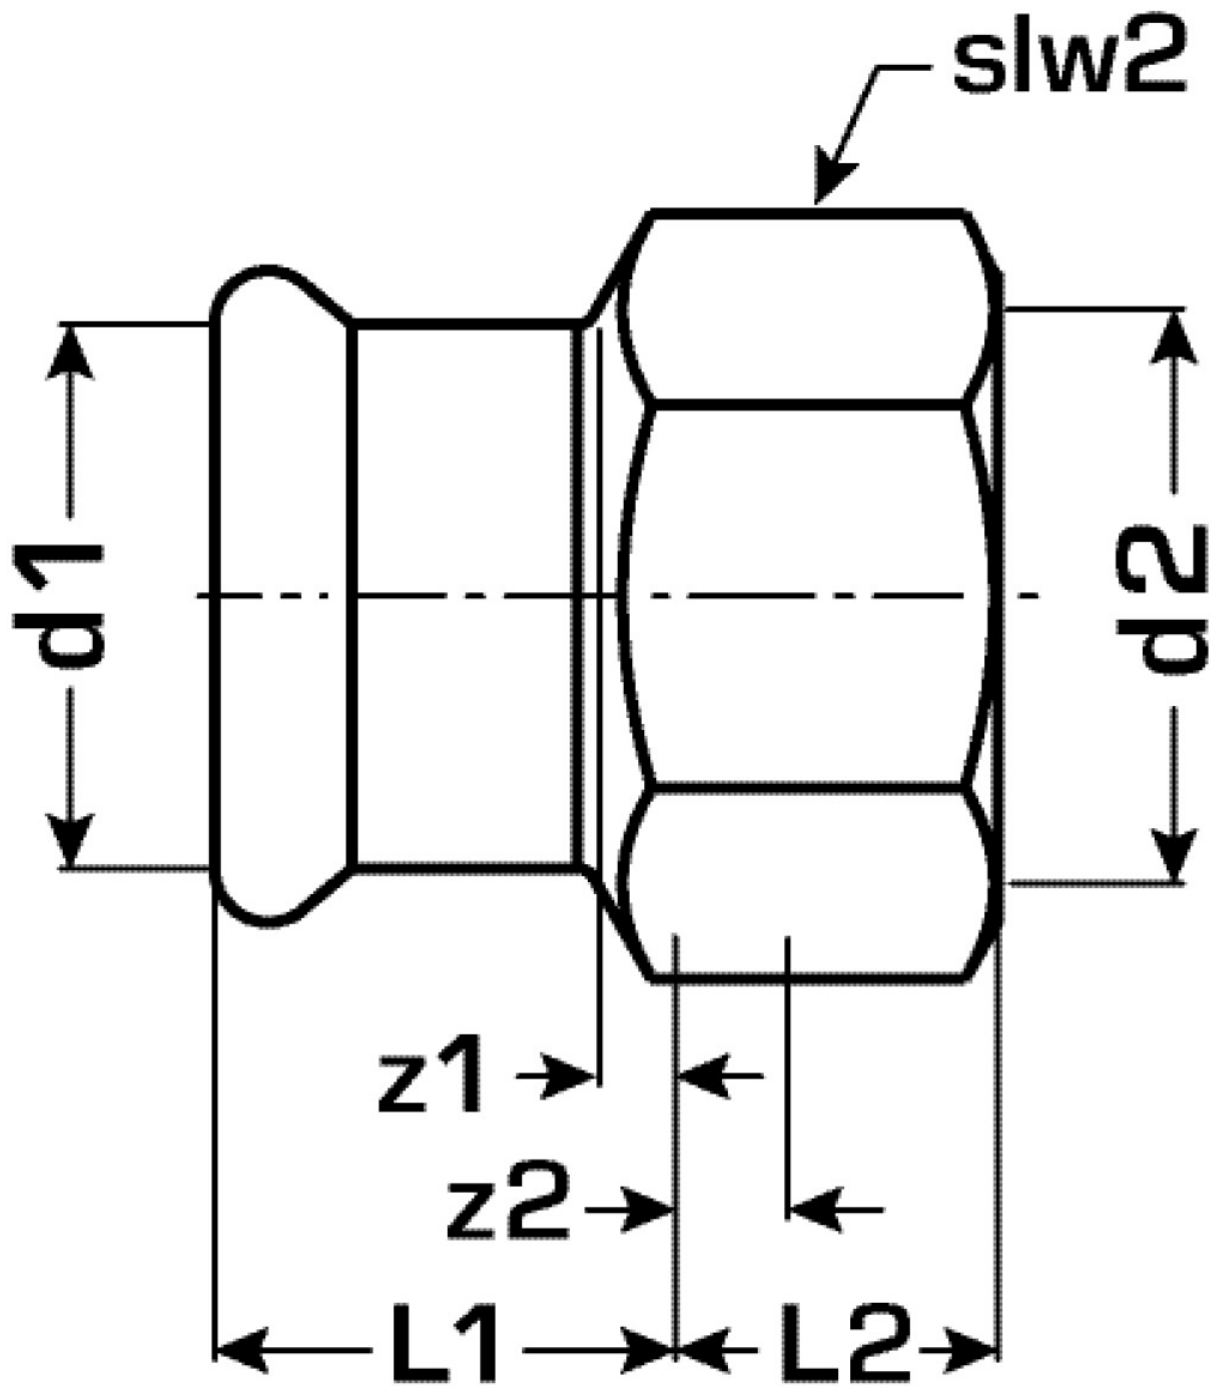

COPPER FIX

COF457 COPPERFIX copper press-adapter
female 22x3/4"

52706D04

Areas of application

Press-adapter with female thread conforming to EN 10226-1 made of red brass, incl. EPDM sealing elements, "leak before pressed"

port 1	Pressmuffe
port 2	Innengewinde zylindrisch BSPT-Rp (ISO 7-1 / EN 10226-1)
design	gerade
press contour	M

Product information

VPE1	5,00 SA1
VPE2	75,00 KT1
weight	0,066 KGM
text	COPPERFIX copper press-adapter female
INTRNR	74122000
main material group	COPPERFIX
material group	KUPFER pressfittings
code	COF457

Art. No	label	d2	d1 mm	L1 mm	L2 mm	z2 mm	slw2 mm
52706D04	22x3/4"	3/4 Zoll (20)	22	20	19	9	30