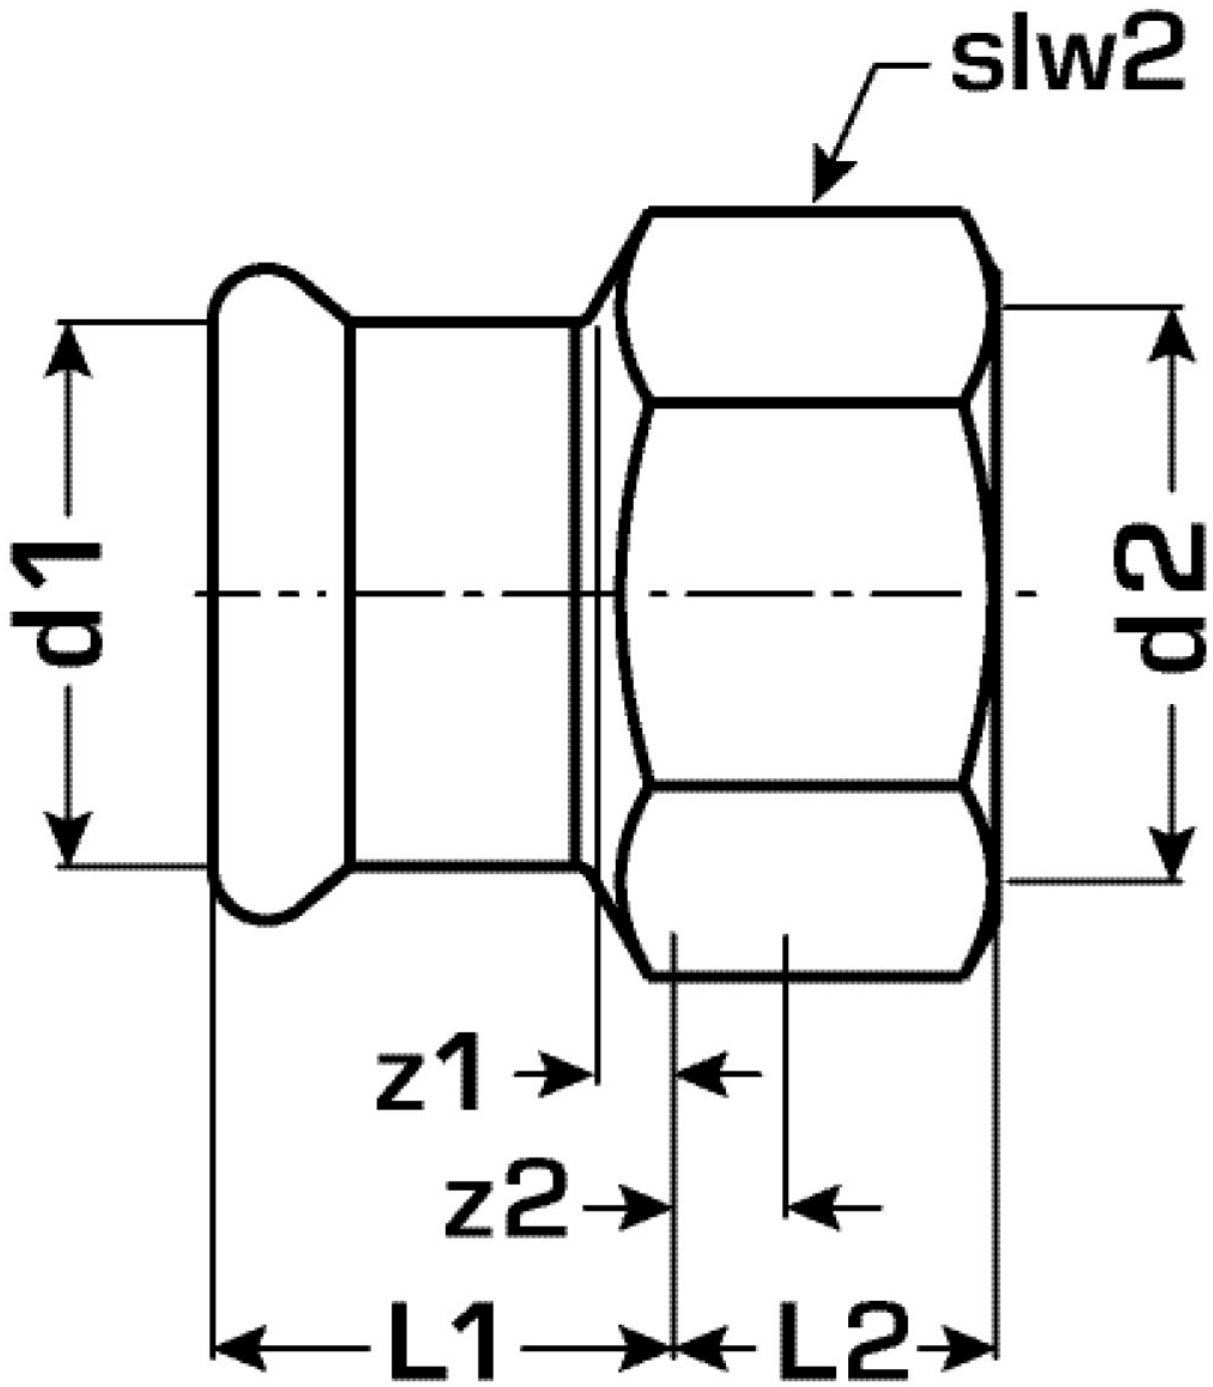

COPPER FIX

COF457 COPPERFIX copper press-adapter
female 28x3/4"

52706E04

Areas of application

Press-adapter with female thread conforming to EN 10226-1 made of red brass, incl. EPDM sealing elements, "leak before pressed"

| | |
|---------------|---|
| port 1 | Pressmuffe |
| port 2 | Innengewinde zylindrisch BSPT-Rp (ISO 7-1 / EN 10226-1) |
| design | gerade |
| press contour | M |

Product information

| | |
|---------------------|---------------------------------------|
| VPE1 | 5,00 SA1 |
| VPE2 | 50,00 KT1 |
| weight | 0,131 KGM |
| text | COPPERFIX copper press-adapter female |
| INTRNR | 74122000 |
| main material group | COPPERFIX |
| material group | KUPFER pressfittings |
| code | COF457 |

| Art. No | label | d2 | d1 mm | L1 mm | L2 mm | z1 mm | z2 mm | slw2 mm |
|----------|---------|------------------|-------|-------|-------|-------|-------|---------|
| 52706E04 | 28x3/4" | 3/4 Zoll (20) | 28 | 23 | 22 | 3 | 10 | 37 |