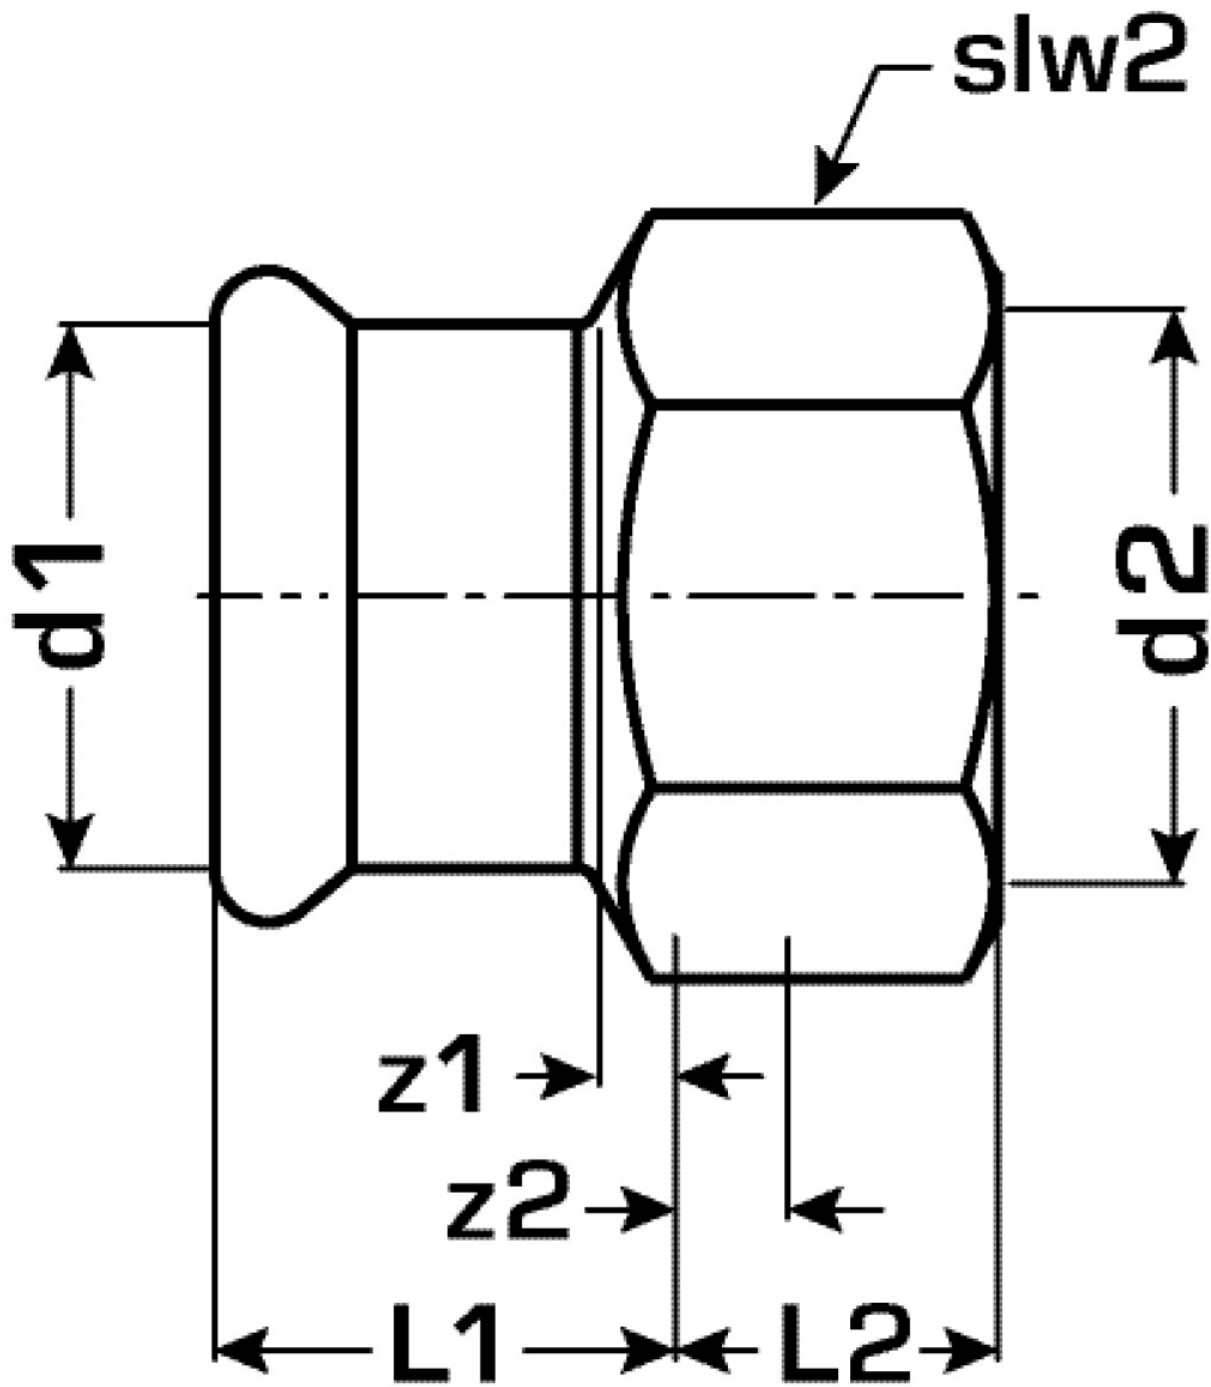

COPPER FIX

COF457 COPPERFIX copper press-adapter
female 42x5/4"

52706G06

Areas of application

Press-adapter with female thread conforming to EN 10226-1 made of red brass, incl. EPDM sealing elements, "leak before pressed"

Press contour: M

Approvals:

Specifications

Article information

port 1	Pressmuffe
port 2	Innengewinde zylindrisch BSPT-Rp (ISO 7-1 / EN 10226-1)
design	gerade
press contour	M

Product information

VPE1	1,00 SA1
VPE2	15,00 KT1
weight	0,171 KGM
text	COPPERFIX copper press-adapter female
INTRNR	74122000
main material group	COPPERFIX
material group	KUPFER pressfittings
code	COF457

Art. No	label	d2	d1 mm	L1 mm	L2 mm	z2 mm	slw2 mm
52706G06	42x5/4"	1 1/4"	42	30	22	8	46