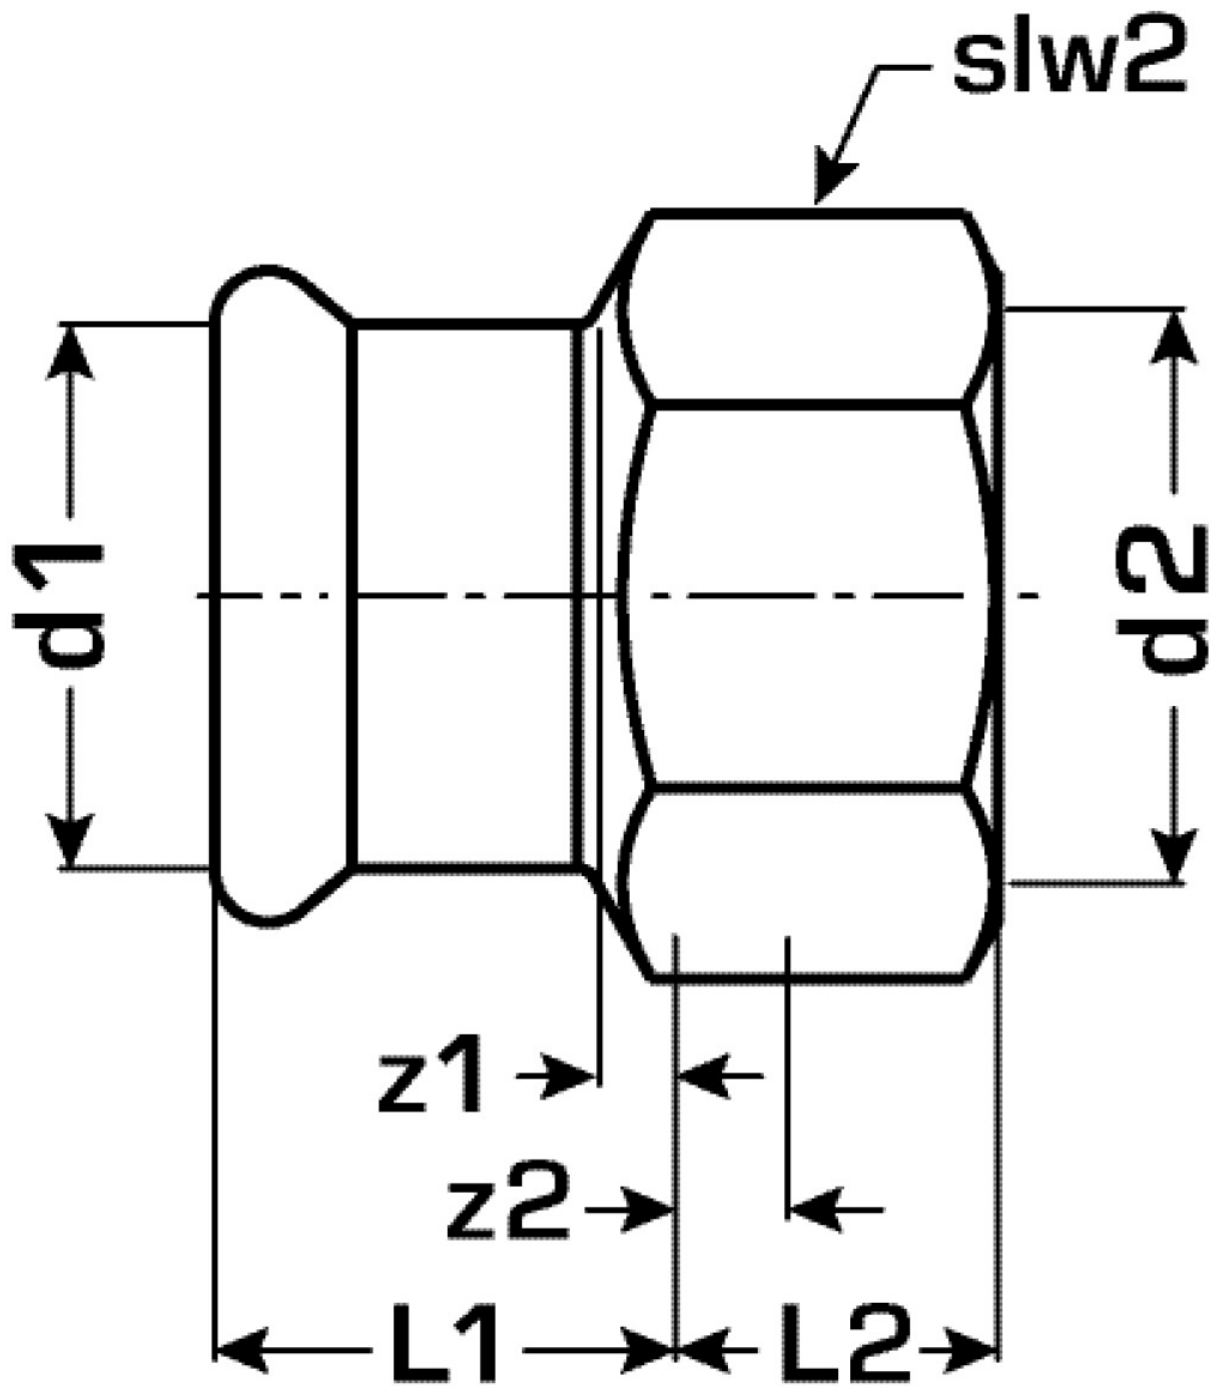

COPPER FIX

COF457 COPPERFIX copper press-adapter
female 42x6/4"

52706G07

Areas of application

Press-adapter with female thread conforming to EN 10226-1 made of red brass, incl. EPDM sealing elements, "leak before pressed"

Press contour: M

Approvals:

Specifications

Article information

port 1	Pressmuffe
port 2	Innengewinde zylindrisch BSPT-Rp (ISO 7-1 / EN 10226-1)
design	gerade
press contour	M

Product information

VPE1	1,00 SA1
VPE2	10,00 KT1
weight	0,200 KGM
text	COPPERFIX copper press-adapter female
INTRNR	74122000
main material group	COPPERFIX
material group	KUPFER pressfittings
code	COF457

Art. No	label	d2	d1 mm	L1 mm	L2 mm	z1 mm	z2 mm	slw2 mm
52706G07	42x6/4"	1 1/2"	42	29	25	3	11	48