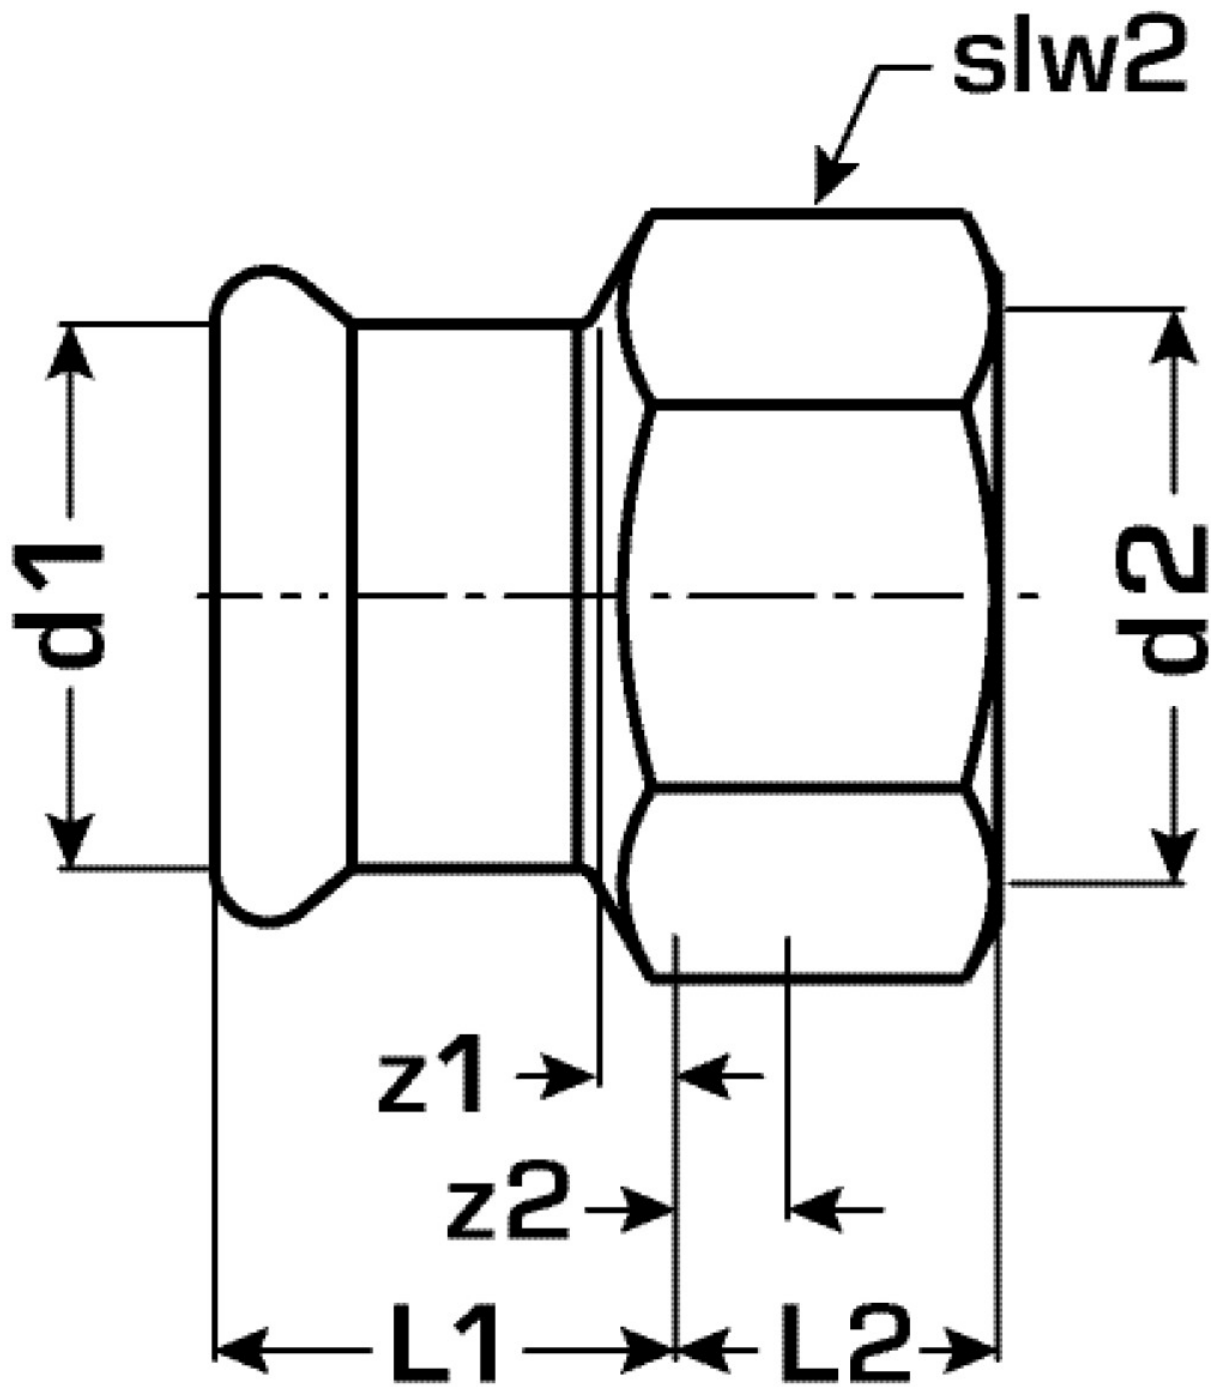

COPPER FIX

COF457 COPPERFIX copper press-adapter female 54x2"

52706H09

Areas of application

Press-adapter with female thread conforming to EN 10226-1 made of red brass, incl. EPDM sealing elements, "leak before pressed"

port 1	Pressmuffe
port 2	Innengewinde zylindrisch BSPT-Rp (ISO 7-1 / EN 10226-1)
design	gerade
press contour	M

Product information

VPE1	1,00 SA1
VPE2	8,00 KT1
weight	0,317 KGM
text	COPPERFIX copper press-adapter female
INTRNR	74122000
main material group	COPPERFIX
material group	KUPFER pressfittings
code	COF457

Art. No	label	d2	d1 mm	L1 mm	L2 mm	z1 mm	z2 mm	slw2 mm
52706H09	54x2"	2"	54	34	25	3	11	48