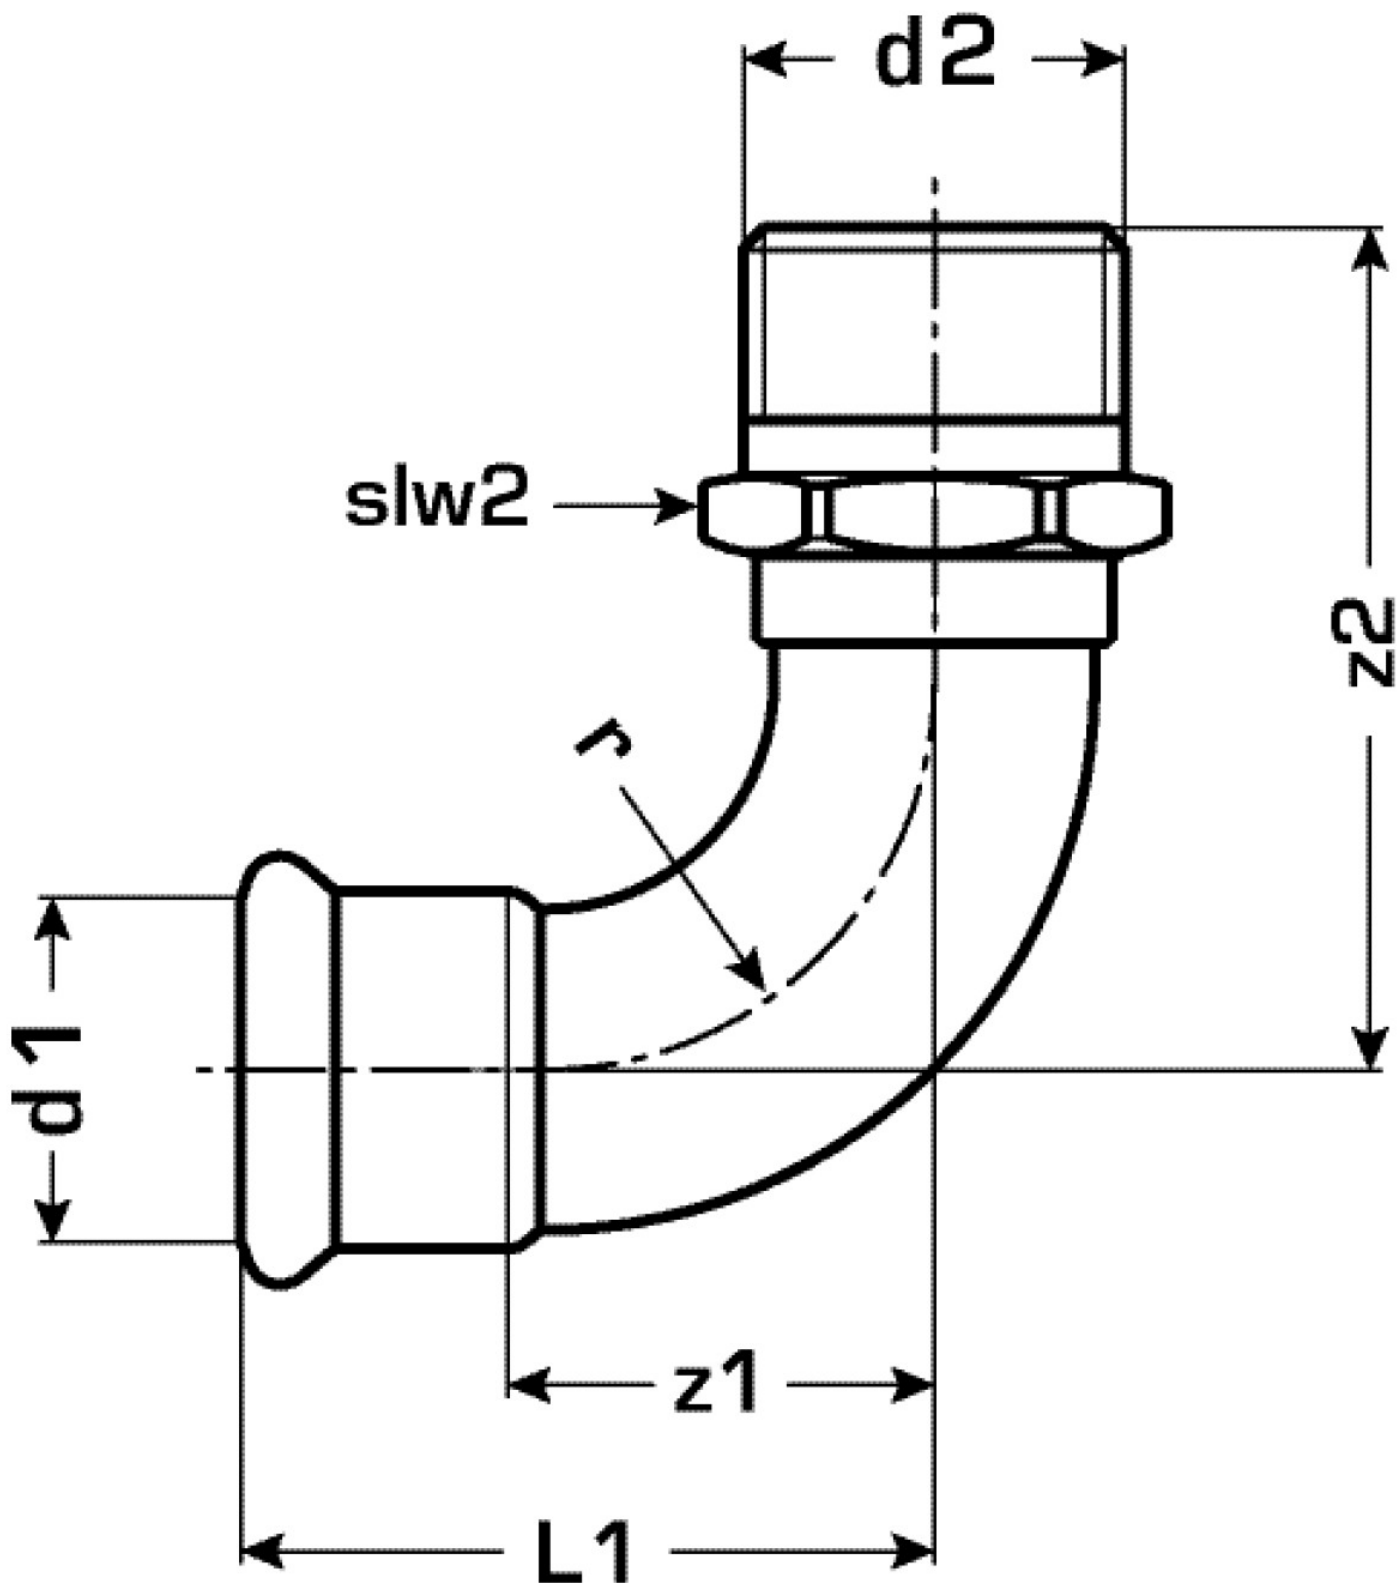

# COPPER FIX

COF460 COPPERFIX copper press-elbow adapter 90° male 15x1/2"

52712B02

## Areas of application

Press-elbow adapter 90° with male thread conforming to EN 10226-1 made of red brass, incl. EPDM sealing components, "leak before pressed"

Press contour: M

## Article information

port 1	Pressmuffe
port 2	Außengewinde konisch BSPT-R (ISO 7-1 / EN 10226-1)
design	Bogen
angle	90 °
press contour	M

## Product information

VPE1	10,00 SA1
VPE2	50,00 KT1
weight	0,085 KGM
text	COPPERFIX copper press-elbow adapter 90° male
INTRNR	74122000
main material group	COPPERFIX
material group	KUPFER pressfittings
code	COF460