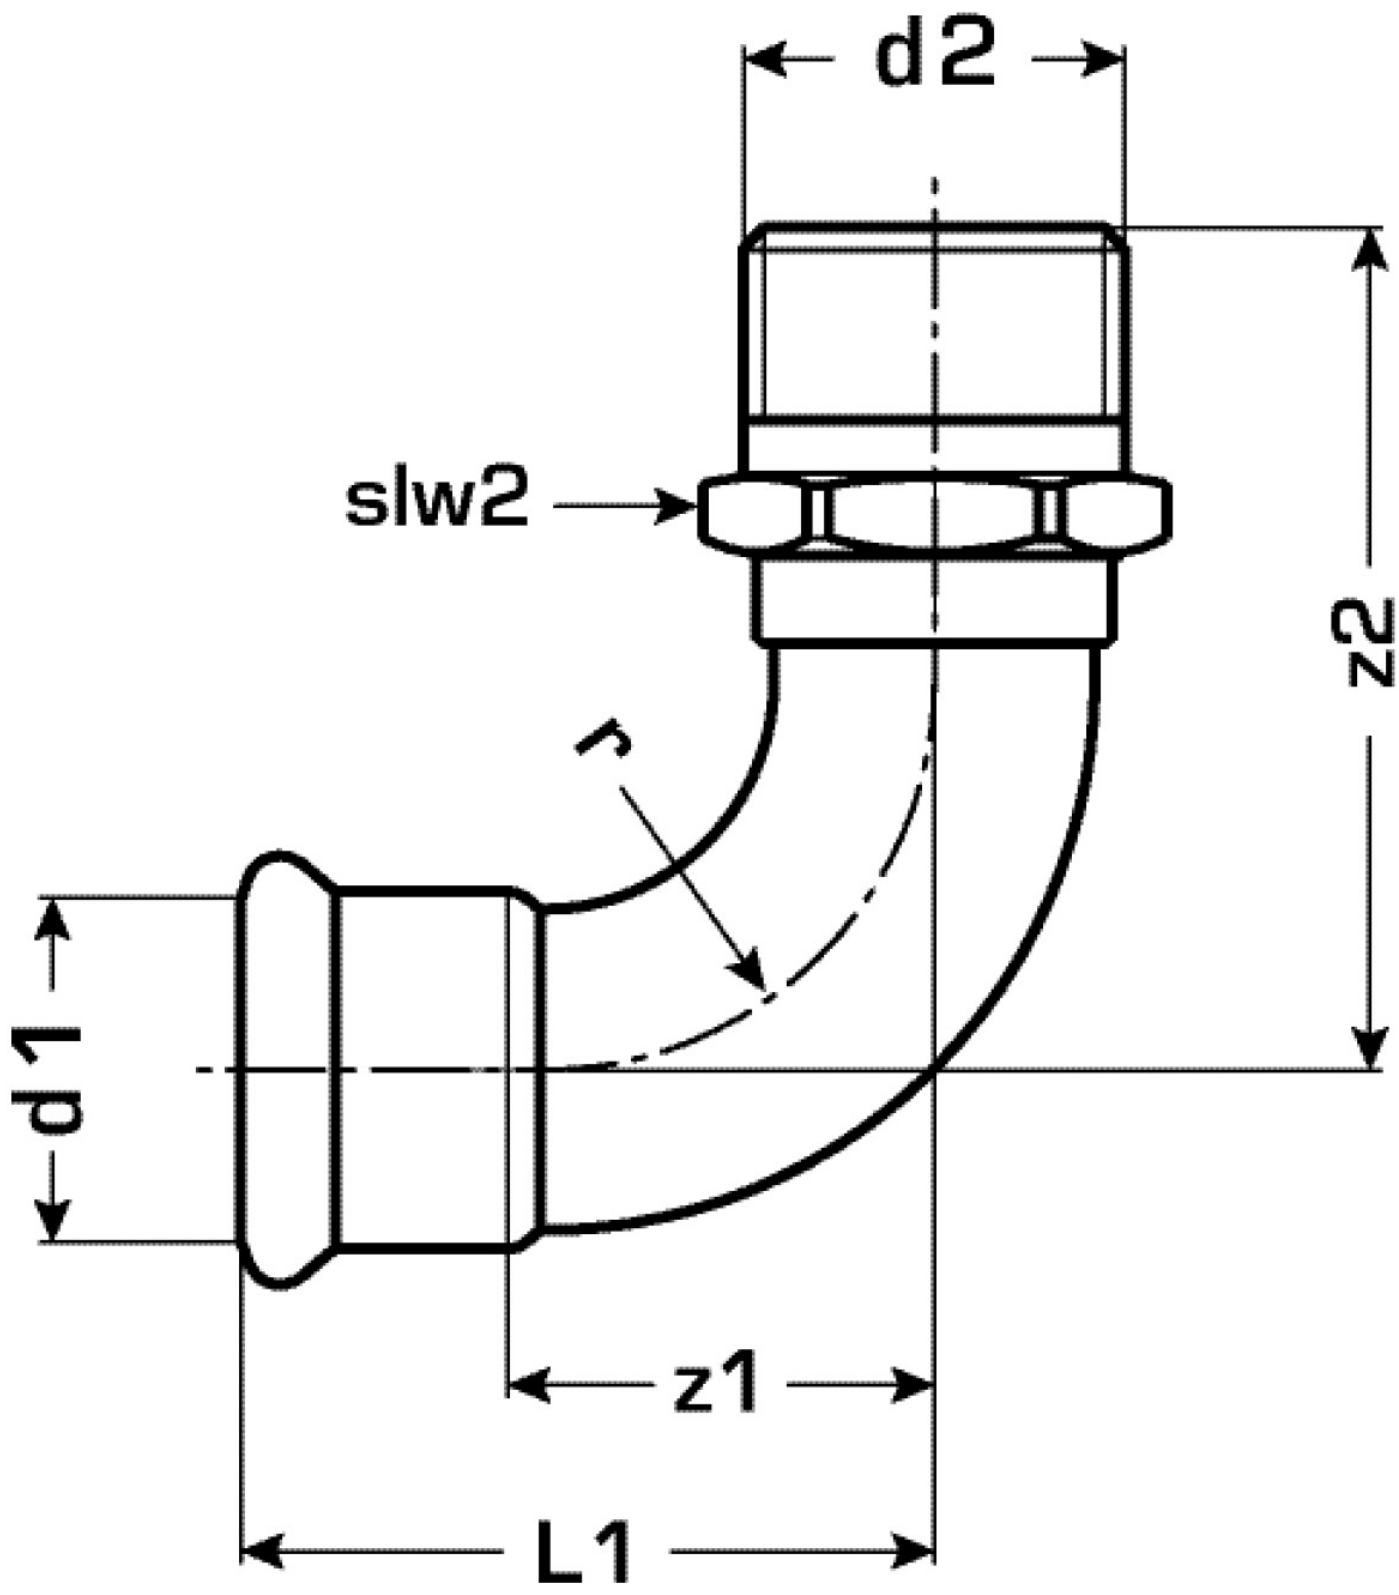

COPPER FIX

COF460 COPPERFIX copper press-elbow adapter 90° male 18x1/2"

52712C02

Areas of application

Press-elbow adapter 90° with male thread conforming to EN 10226-1 made of red brass, incl. EPDM sealing components, "leak before pressed"

port 1	Pressmuffe
port 2	Außengewinde konisch BSPT-R (ISO 7-1 / EN 10226-1)
design	Bogen
angle	90 °
press contour	M

Product information

VPE1	5,00 SA1
VPE2	25,00 KT1
weight	0,098 KGM
text	COPPERFIX copper press-elbow adapter 90° male
INTRNR	74122000
main material group	COPPERFIX
material group	KUPFER pressfittings
code	COF460

Art. No	label	d2	d1 mm	L1 mm	z1 mm	z2 mm	slw2 mm
52712C02	18x1/2"	1/2" (15)	18	42	15	37	21

KE KELIT GmbH

A 4020 Linz, Ignaz-Mayer-Straße 17, Austria, Europe

PHONE +43 (0) 50 779 **E-MAIL** office@kekelit.com