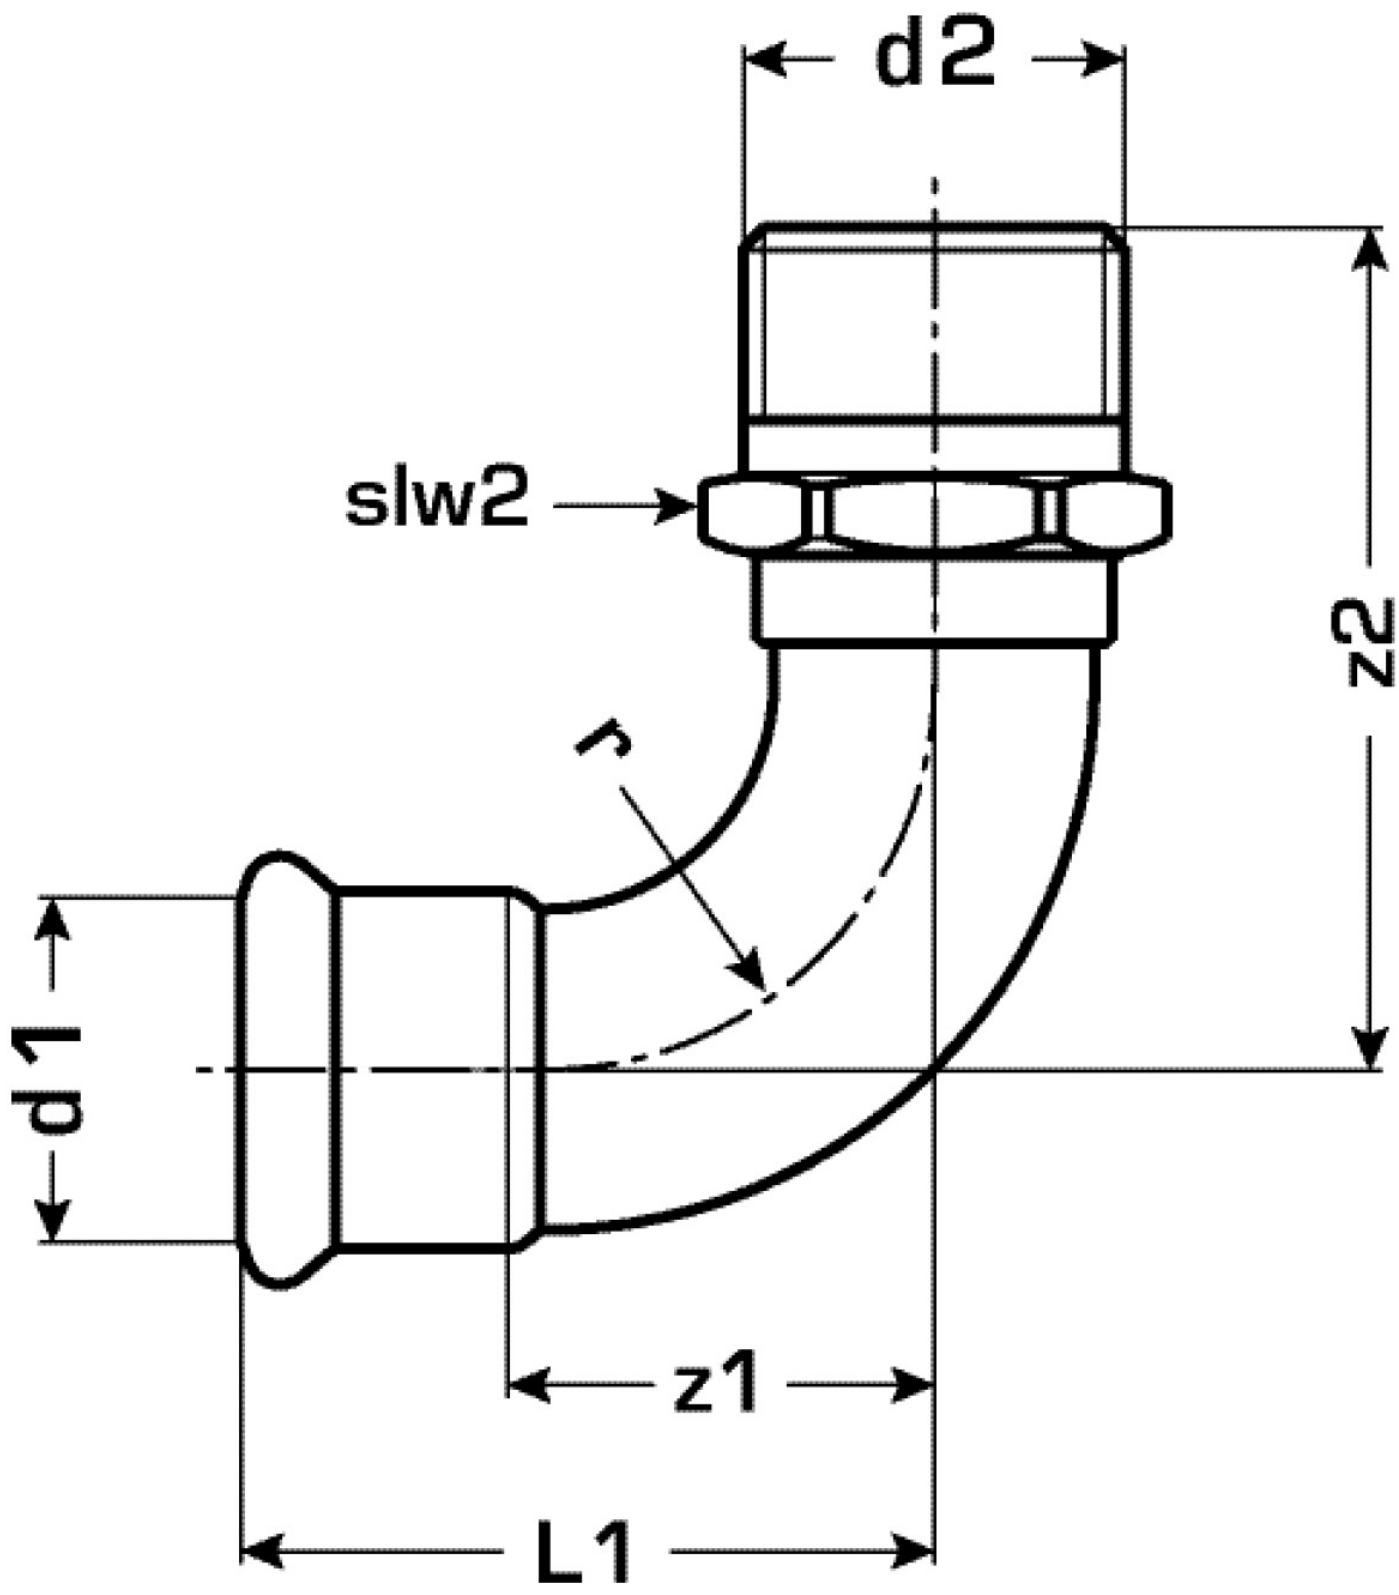

COPPER FIX

COF460 COPPERFIX copper press-elbow adapter 90° male 22x3/4"

52712D04

Areas of application

Press-elbow adapter 90° with male thread conforming to EN 10226-1 made of red brass, incl. EPDM sealing components, "leak before pressed"

port 1	Pressmuffe
port 2	Außengewinde konisch BSPT-R (ISO 7-1 / EN 10226-1)
design	Bogen
angle	90 °
press contour	M

Product information

VPE1	5,00 SA1
VPE2	25,00 KT1
weight	0,145 KGM
text	COPPERFIX copper press-elbow adapter 90° male
INTRNR	74122000
main material group	COPPERFIX
material group	KUPFER pressfittings
code	COF460

Art. No	label	d2	d1 mm	L1 mm	z1 mm	z2 mm	slw2 mm
52712D04	22x3/4"	3/4 Zoll (20)	22	47	28	43	29

KE KELIT GmbH

A 4020 Linz, Ignaz-Mayer-Straße 17, Austria, Europe

PHONE +43 (0) 50 779 **E-MAIL** office@kekelit.com