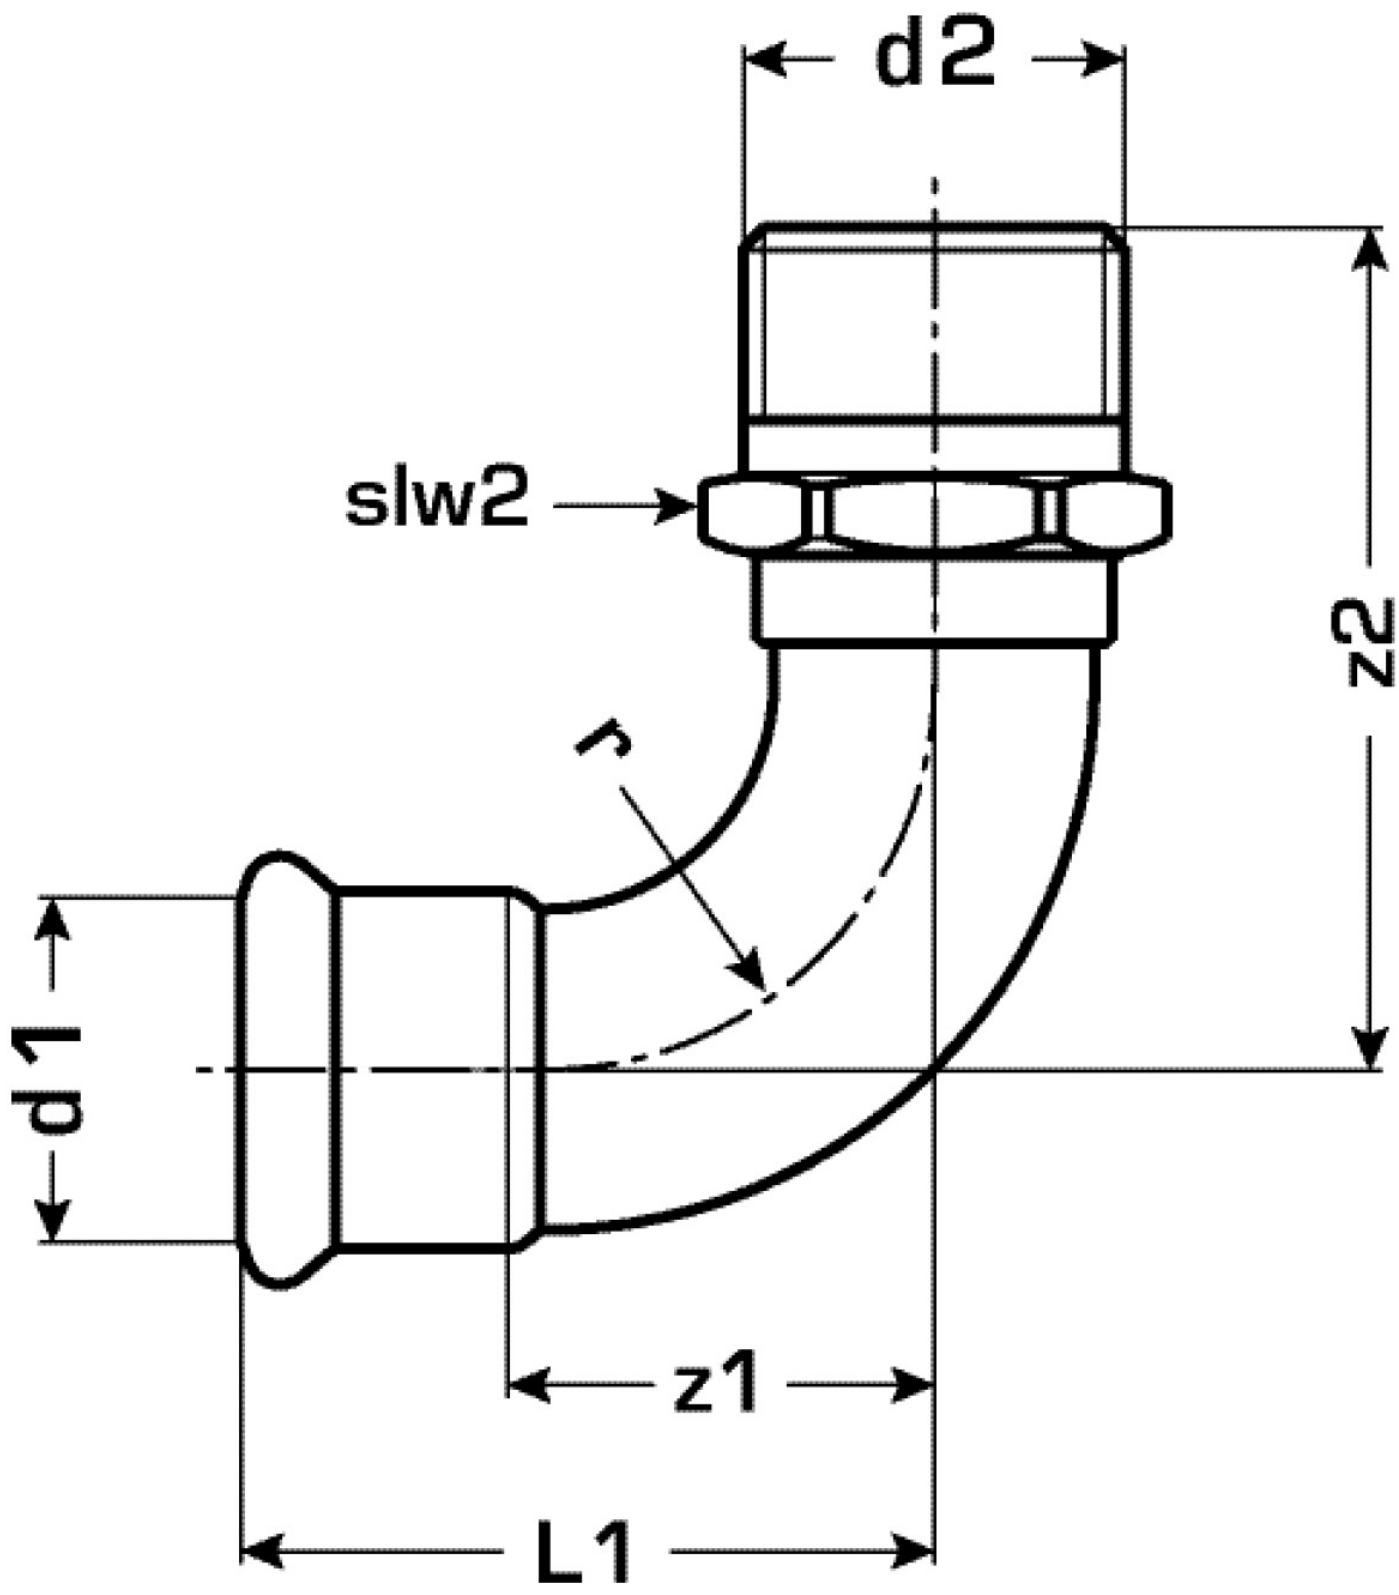

COPPER FIX

COF460 COPPERFIX copper press-elbow adapter 90° male 28x1"

52712E05

Areas of application

Press-elbow adapter 90° with male thread conforming to EN 10226-1 made of red brass, incl. EPDM sealing components, "leak before pressed"

Press contour: M

Approvals:

Specifications

Article information

port 1	Pressmuffe
port 2	Außengewinde konisch BSPT-R (ISO 7-1 / EN 10226-1)
design	Bogen
angle	90 °
press contour	M

Product information

VPE1	5,00 SA1
VPE2	25,00 KT1
weight	0,226 KGM
text	COPPERFIX copper press-elbow adapter 90° male
INTRNR	74122000
main material group	COPPERFIX
material group	KUPFER pressfittings
code	COF460

Art. No	label	d2	d1 mm	L1 mm	z1 mm	z2 mm	slw2 mm
52712E05	28x1"	1"	28	58	36	53	38

KE KELIT GmbH

A 4020 Linz, Ignaz-Mayer-Straße 17, Austria, Europe

PHONE +43 (0) 50 779 **E-MAIL** office@kekelit.com

www.kekelit.com