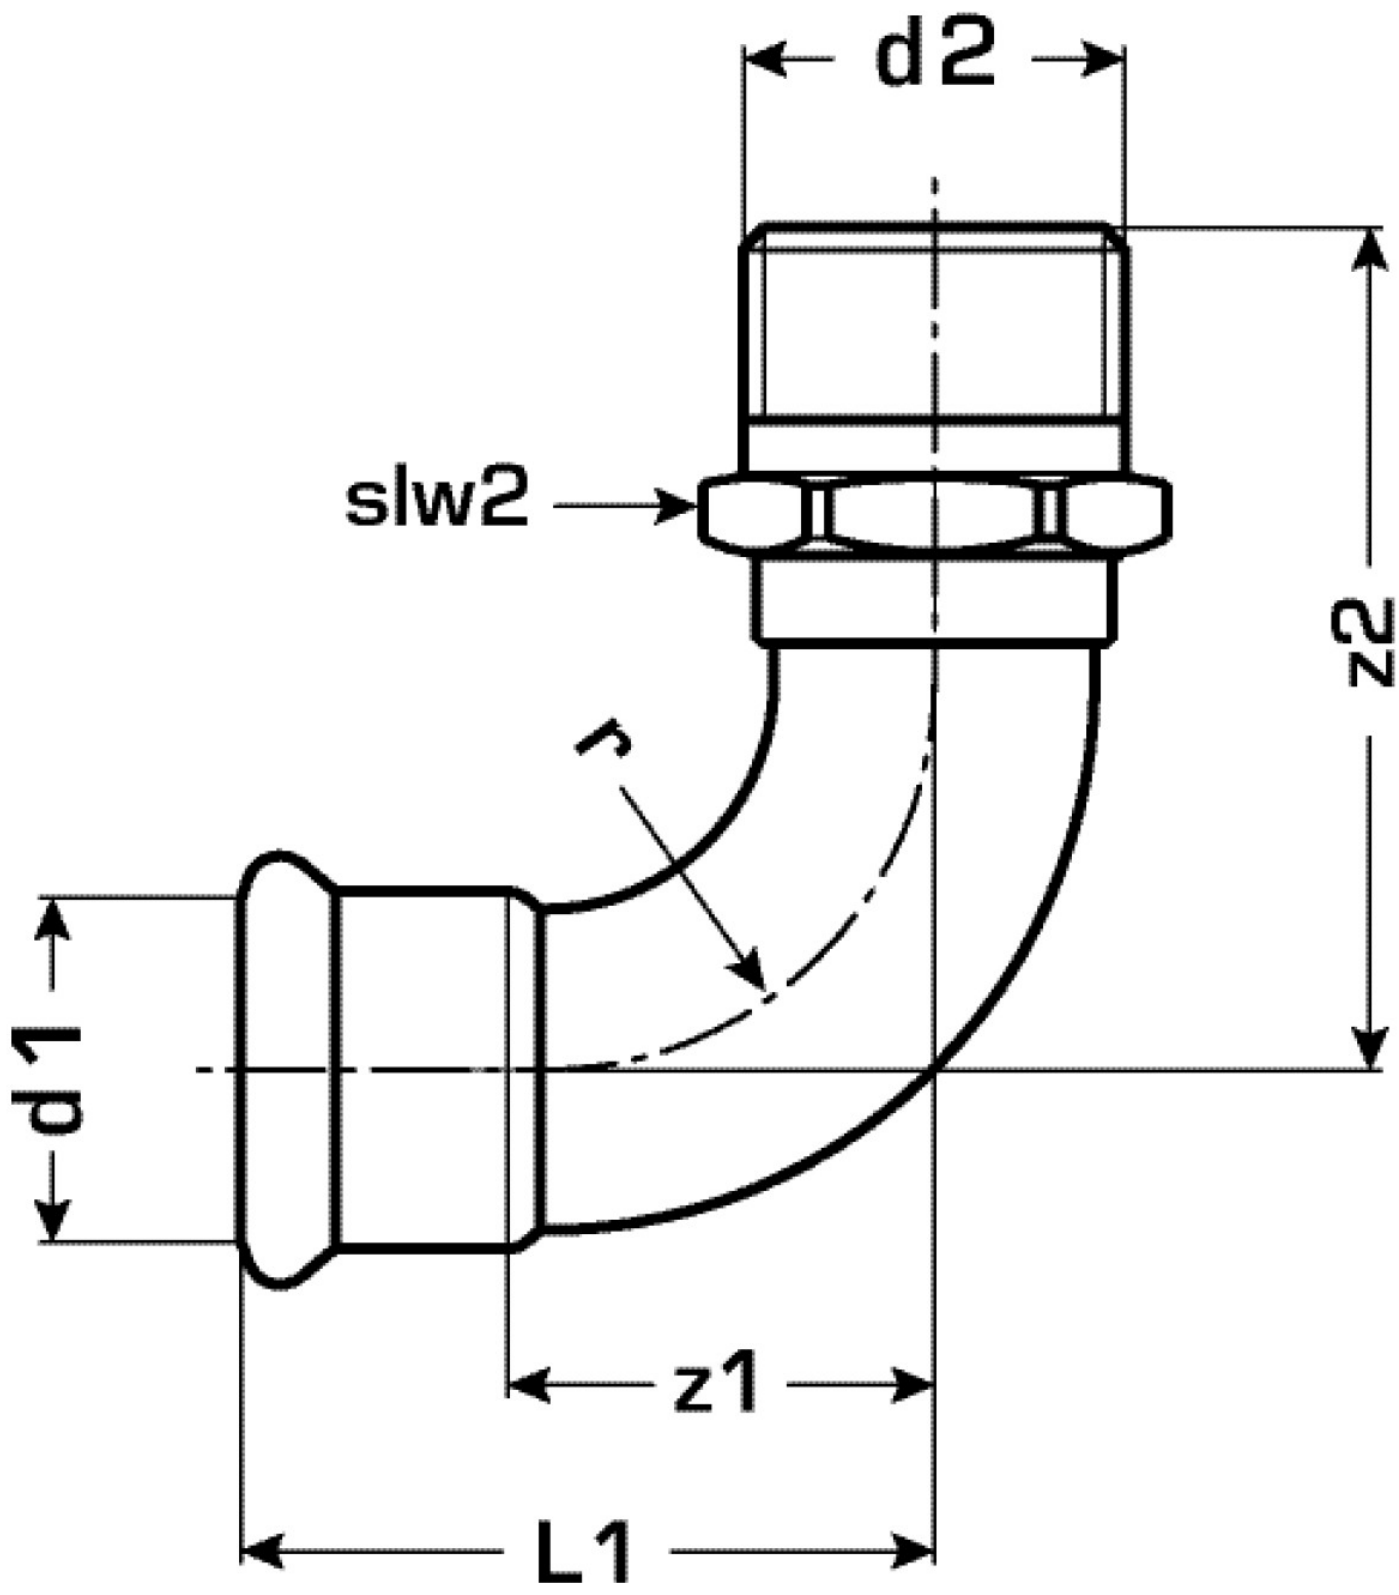

COPPER FIX

COF460 COPPERFIX copper press-elbow adapter 90° male 42x6/4"

52712G07

Areas of application

Press-elbow adapter 90° with male thread conforming to EN 10226-1 made of red brass, incl. EPDM sealing components, "leak before pressed"

port 1	Pressmuffe
port 2	Außengewinde konisch BSPT-R (ISO 7-1 / EN 10226-1)
design	Bogen
angle	90 °
press contour	M

Product information

VPE1	1,00 SA1
VPE2	15,00 KT1
weight	0,444 KGM
text	COPPERFIX copper press-elbow adapter 90° male
INTRNR	74122000
main material group	COPPERFIX
material group	KUPFER pressfittings
code	COF460

Art. No	label	d2	d1 mm	L1 mm	z1 mm	z2 mm	slw2 mm
52712G07	42x6/4"	1 1/2"	42	62	32	51	58

KE KELIT GmbH

A 4020 Linz, Ignaz-Mayer-Straße 17, Austria, Europe

PHONE +43 (0) 50 779 **E-MAIL** office@kekelit.com