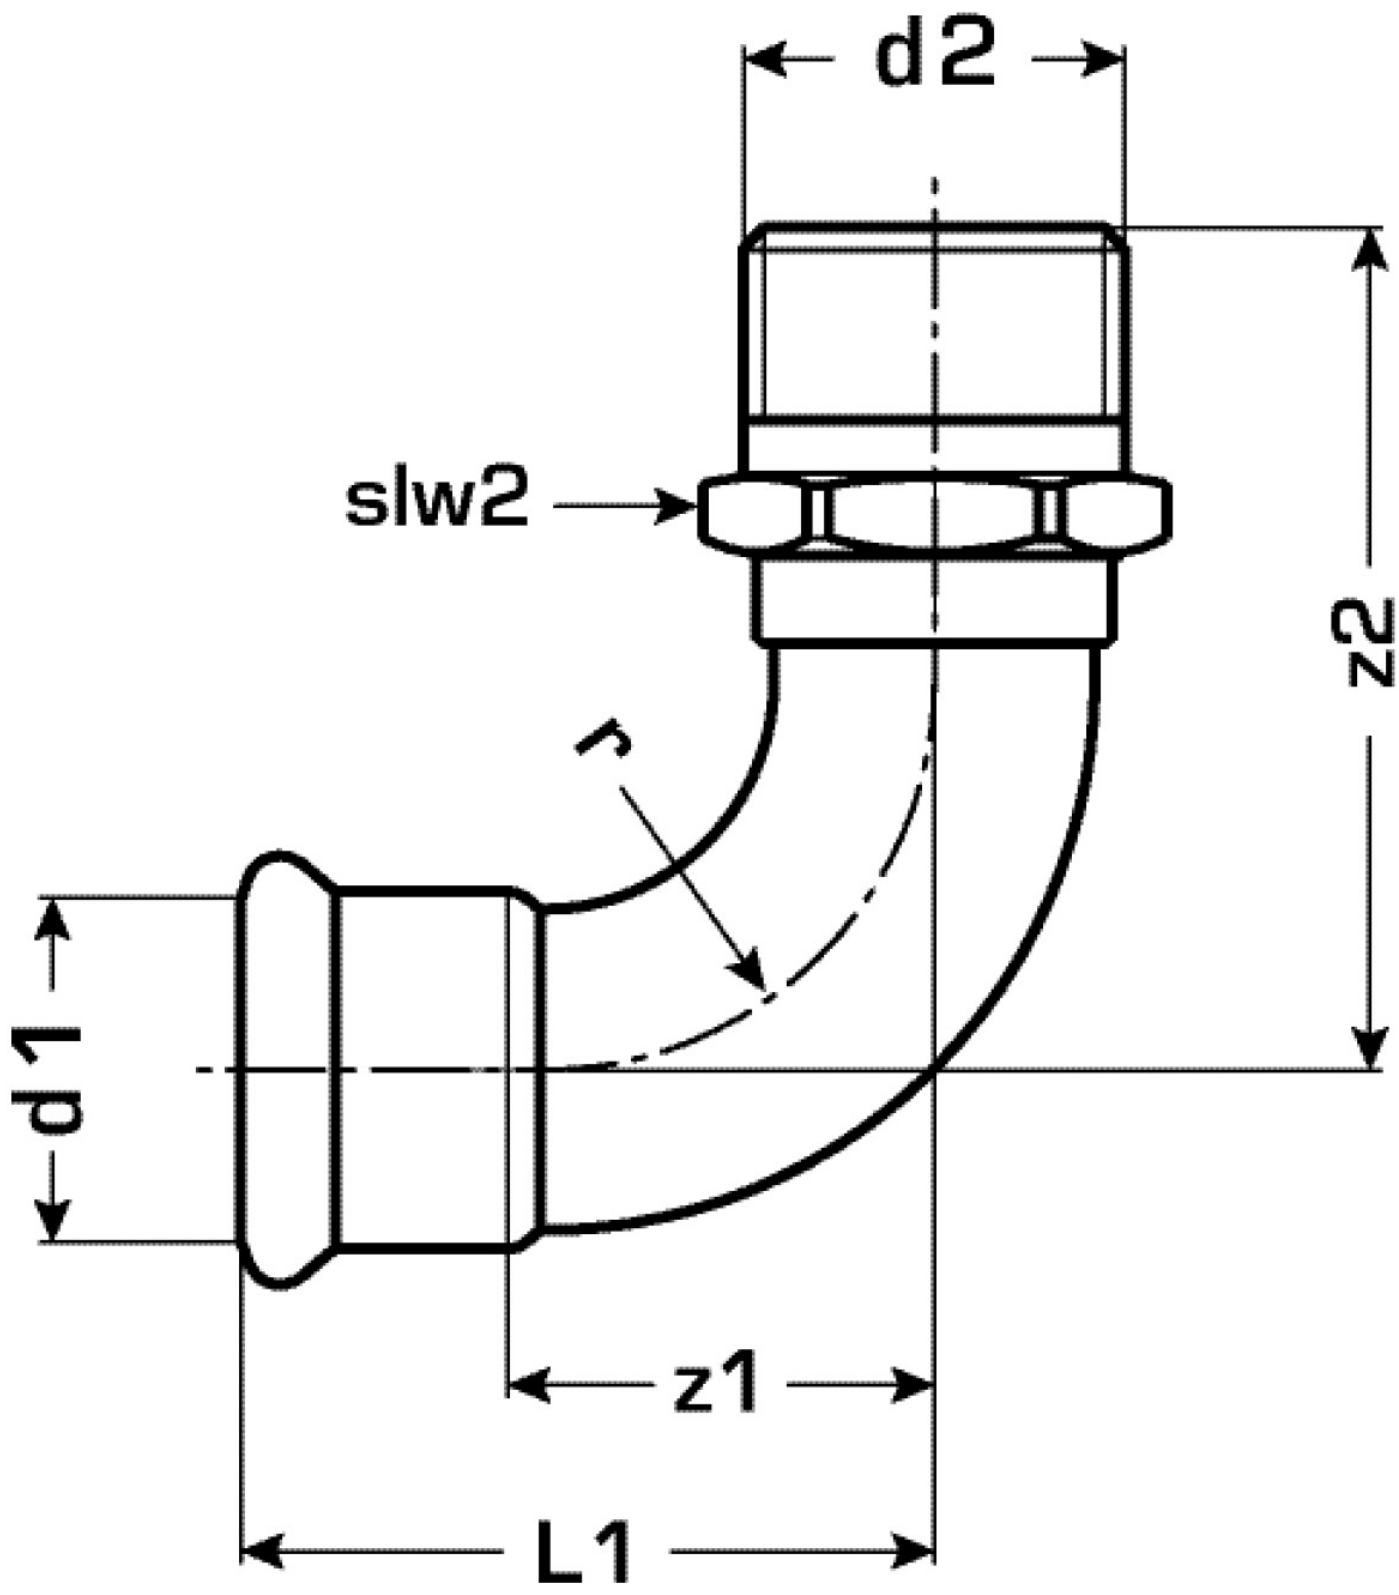

# COPPER FIX

COF460 COPPERFIX copper press-elbow adapter 90° male 54x2"

52712H09

## Areas of application

Press-elbow adapter 90° with male thread conforming to EN 10226-1 made of red brass, incl. EPDM sealing components, "leak before pressed"

Press contour: M

## Article information

port 1	Pressmuffe
port 2	Außengewinde konisch BSPT-R (ISO 7-1 / EN 10226-1)
design	Bogen
angle	90 °
press contour	M

## Product information

VPE1	1,00 SA1
VPE2	10,00 KT1
weight	0,596 KGM
text	COPPERFIX copper press-elbow adapter 90° male
INTRNR	74122000
main material group	COPPERFIX
material group	KUPFER pressfittings
code	COF460