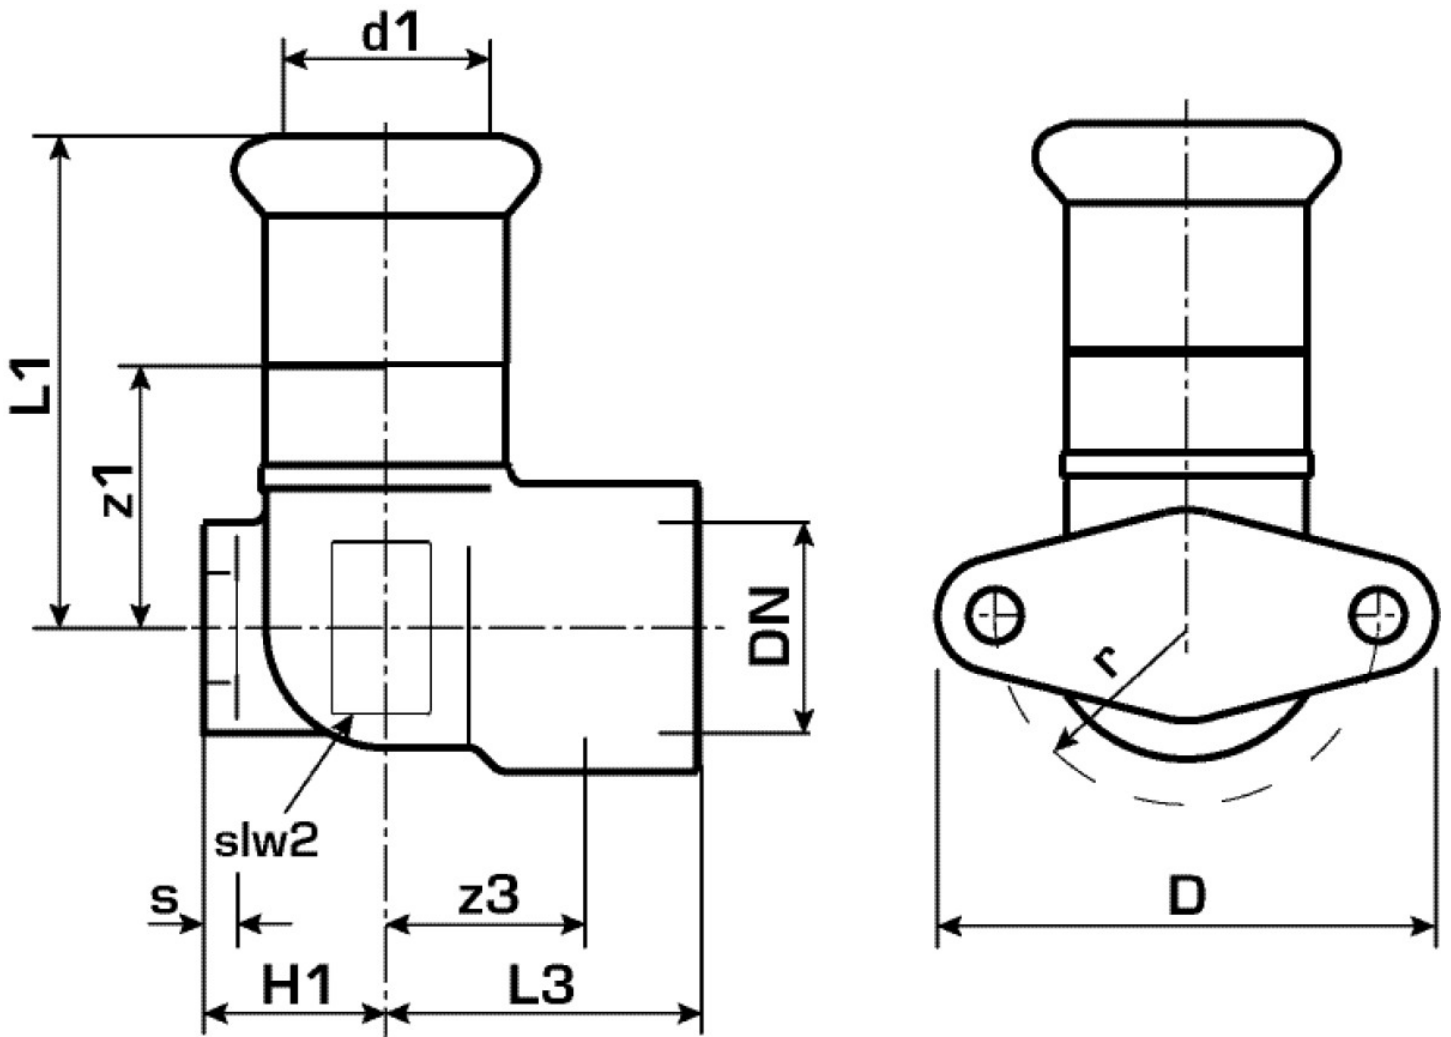

COPPER FIX

COF480 COPPERFIX copper press wall bracket fitting 90° female 15x1/2"

52750B02

Areas of application

Press-wall bracket fitting 90°, female, made of red brass, incl. EPDM sealing elements, "leak before pressed"

VPE2 80,00 KT1

weight 0,104 KGM

text COPPERFIX copper press wall bracket fitting 90° female

INTRNR 74122000

main material group COPPERFIX

material group KUPFER pressfittings

code COF480

Art. No	label	d1 mm	d2 Zoll	d1 mm	L1 mm	L3 mm	z1 mm	z2 mm	z1 mm	z3 mm
52750B02	15x1/2"	15	1/2"	15	38	19	22	9	17	9