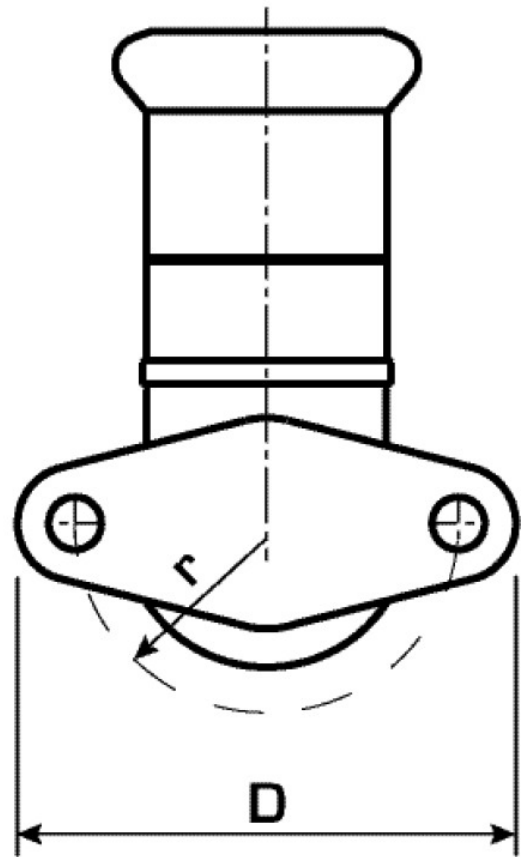

COPPER FIX

COF480 COPPERFIX copper press wall bracket fitting 90° female 18x1/2"

52750C02

Areas of application

Press-wall bracket fitting 90°, female, made of red brass, incl. EPDM sealing elements, "leak before pressed"

VPE2 50,00 KT1

weight 0,115 KGM

text COPPERFIX copper press wall bracket fitting 90° female

INTRNR 74122000

main material group COPPERFIX

material group KUPFER pressfittings

code COF480

Art. No	label	d1 mm	d2 Zoll	d1 mm	L1 mm	L3 mm	z1 mm	z2 mm	z1 mm	z3 mm	slw2 mm
52750C0	18x1/2"	18	1/2"	18	41	23,5	23	9	24,5	11,5	22